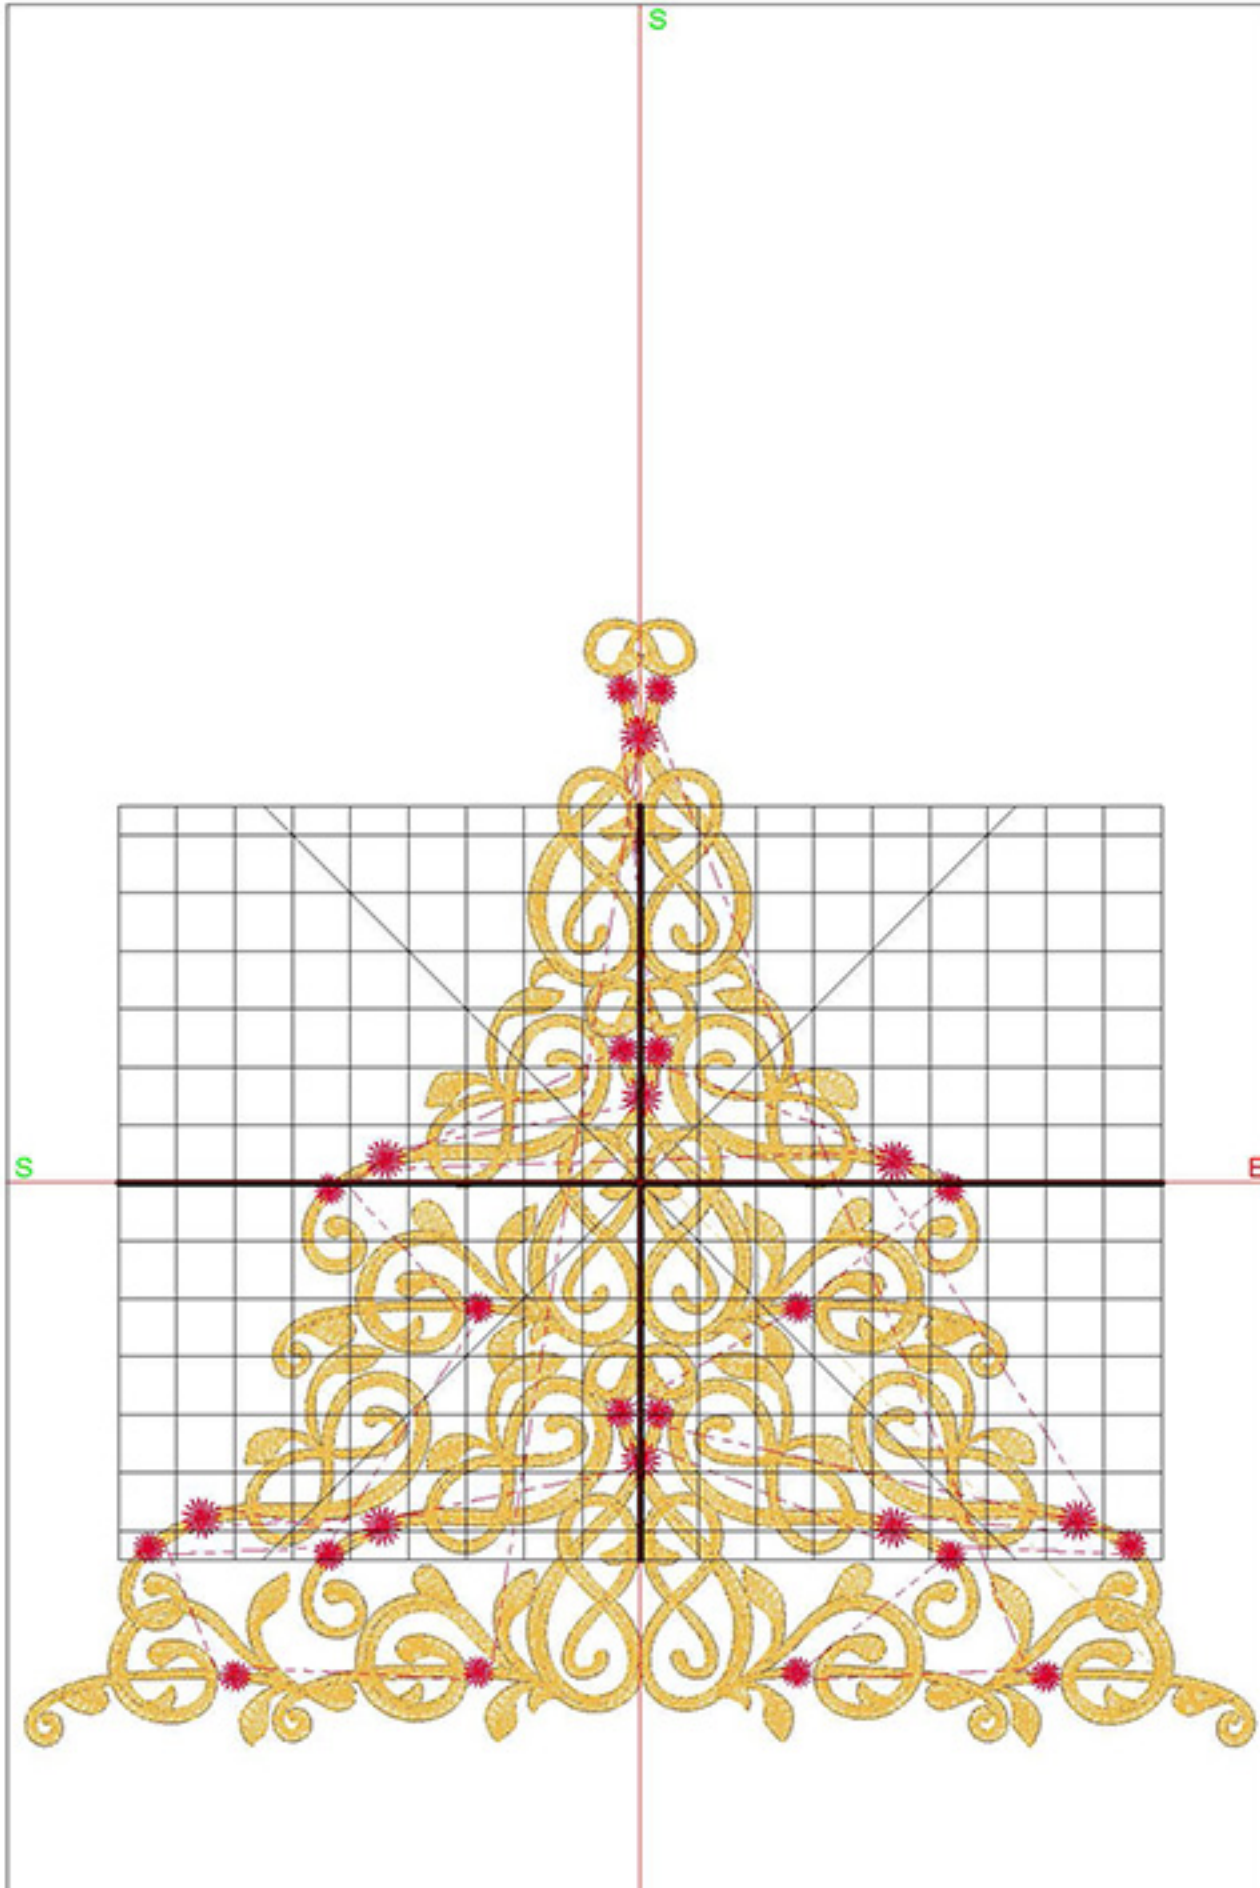

Alluring

Embroidery

Design Worksheet

Zoom: 0.64

**BERNINA Embroidery
Software DesignerPlus**

Name: FCSwirledLeaves8x10.AR T				
Height:	194.8 mm			
Width:	212.5 mm			
Stitches:	30538			
Colors:	2			
Color changes:	1			
Trims:	32			
Machine format:	Bernina			
Hoop:	PRH180 (180 x 130)			
Total bobbin:	58.39m			
Color Sequence:				
#	Color	Code	Name	Chart
1.	1	1670	Vegas Gold	Madeira Polyneon
2.	3	1838	Brick Red	Madeira Polyneon
Machine runtime:				
Module	Runtime (hr:min:sec)			
Default	1:15:42