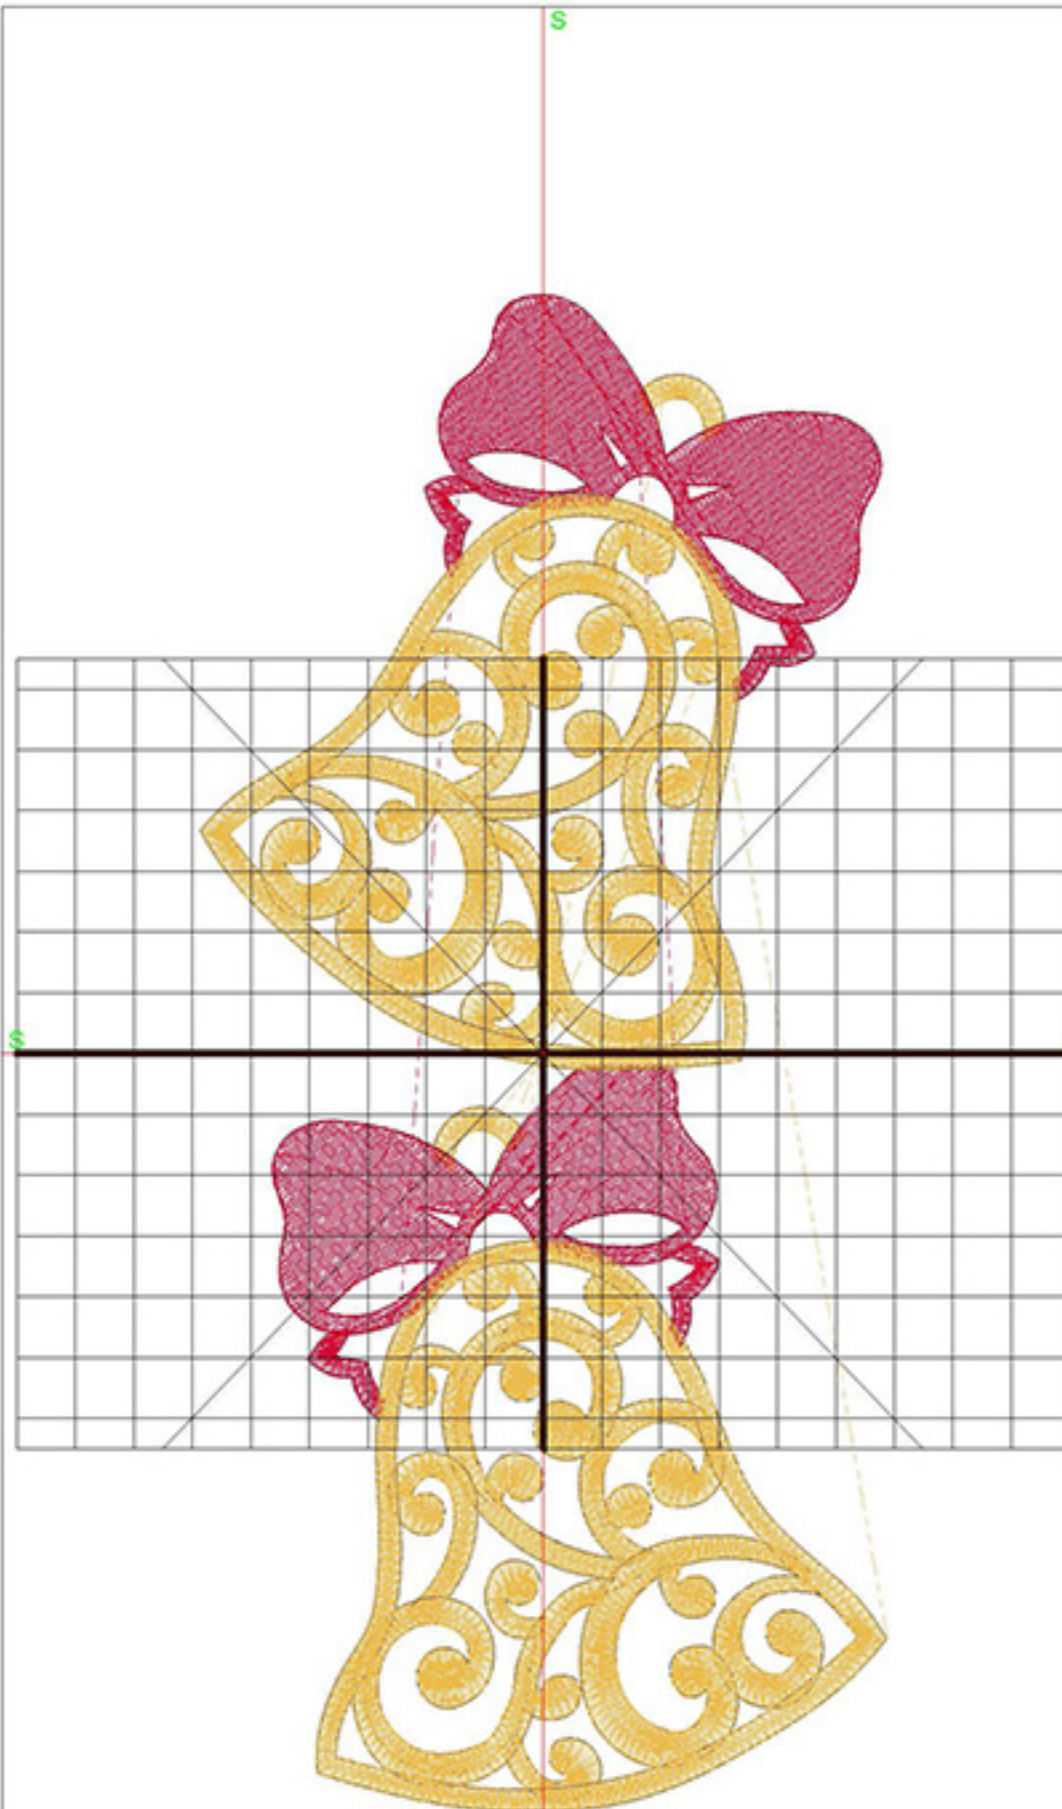

## Embroidery

Design Worksheet

Zoom: 0.76

BERNINA Embroidery  
Software DesignerPlus

Name: FCSwirledstarTree8x10.A  
RT

Height: 249.8 mm

Width: 171.1 mm

Stitches: 17493

## Embroidery

Design Worksheet

Zoom: 0.76

BERNINA Embroidery  
Software DesignerPlus

Name: FCTwoBells8x10.ART

Height: 249.9 mm

Width: 117.6 mm

Stitches: 24617