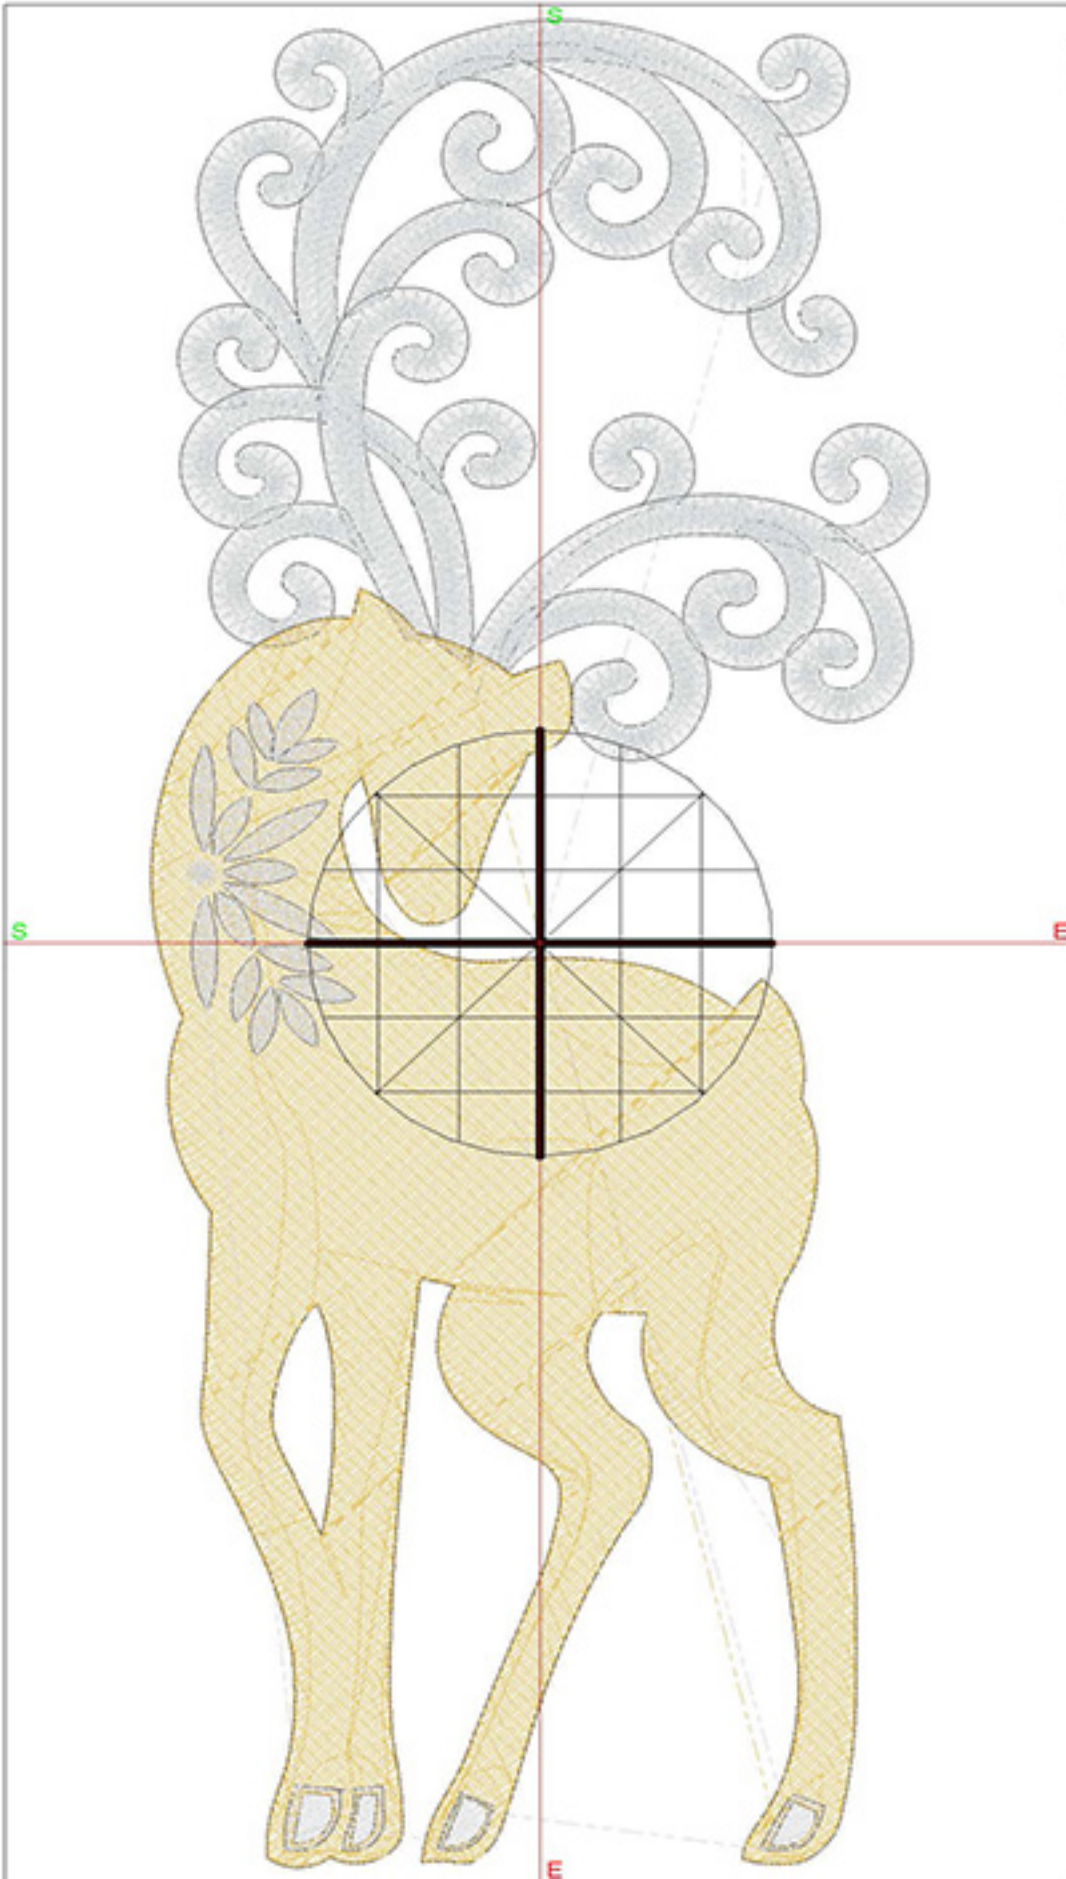

Alluring

Embroidery

Design Worksheet

Zoom: 1.03

BERNINA Embroidery Software DesignerPlus

Name:FCReindeer8x10.ART	
Height:	249.9 mm
Width:	96.4 mm
Stitches:	22270
Colors:	2
Color changes:	2
Trims:	12
Machine format:	Bernina
Hoop:	BERNINA E16 9cm - 3.51in Round
Total bobbin:	61.49m
Color Sequence:	
#	Color Code Name Chart
1.	2 1810 Gray Haze Madeira Polyneon
2.	1 1670 Vegas Gold Madeira Polyneon
3.	2 1810 Gray Haze Madeira Polyneon
Machine runtime:	
<u>Module</u>	<u>Runtime (hr:min:sec)</u>
Default	0:52:42