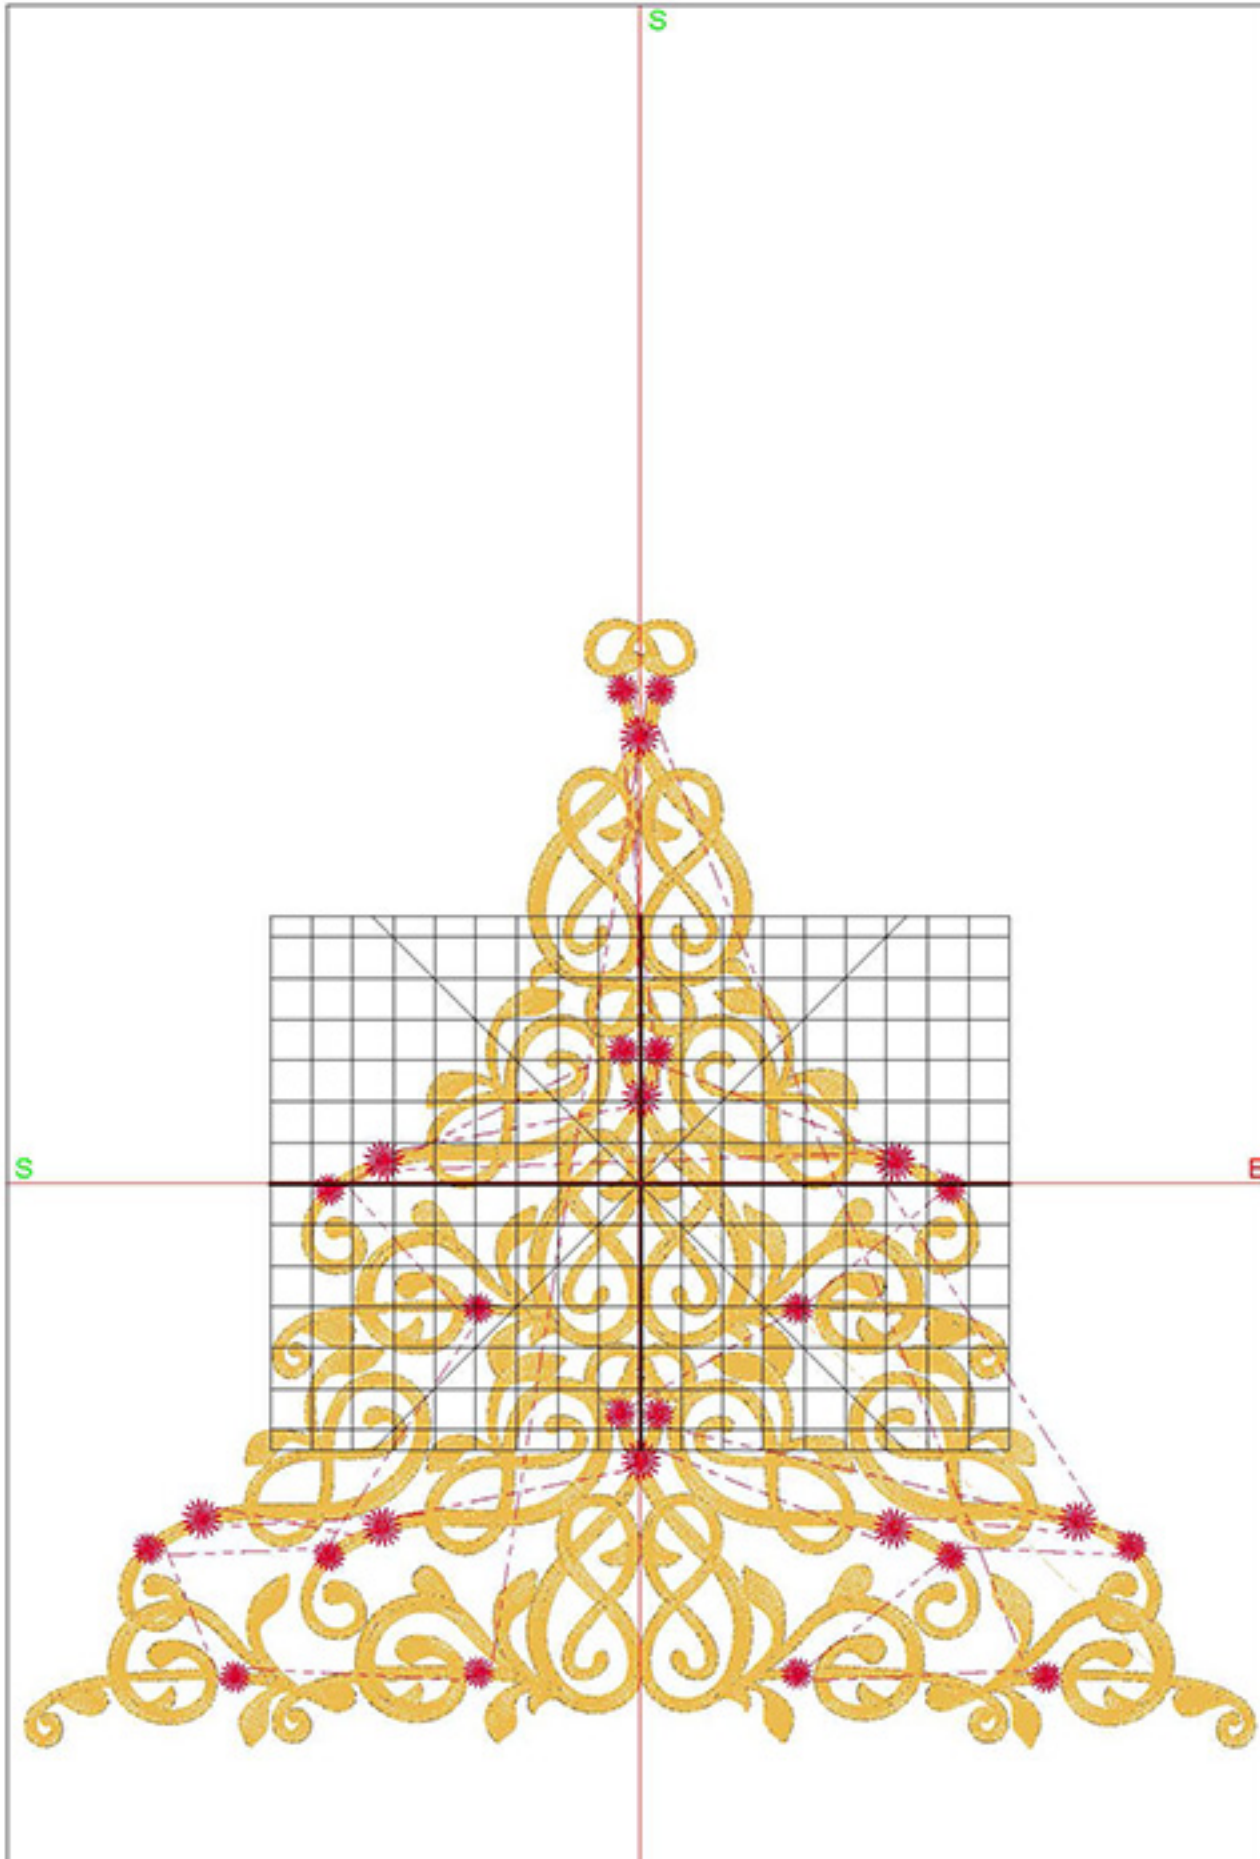

Stitches: 40069

Colors: 2

Color changes: 1

Trims: 167

Machine format: Bernina

Hoop: PRH180 (180 x 130)

Total bobbin: 112.34m

Color Sequence:

Name: FCCandleTree12x12.ART

Height: 300.4 mm
 Width: 215.2 mm
 Stitches: 44509
 Colors: 1
 Color changes: 0
 Trims: 17
 Machine format: Bernina
 Hoop: Imperial Hoop 360 x 260
 Total bobbin: 130.01m

Color Sequence:

Height: 299.9 mm

Width: 115.6 mm

Stitches: 28989

Colors: 2

Color changes: 2

Trims: 13

Machine format: Bernina

Hoop: BERNINA E16 9cm - 3.51in Round

Alluring

Embroidery

Design Worksheet

Zoom: 0.45

**BERNINA Embroidery
Software DesignerPlus**

Name: FCSwirledLeaves12x12.A
RT

Height: 275.1 mm

Width: 300.0 mm