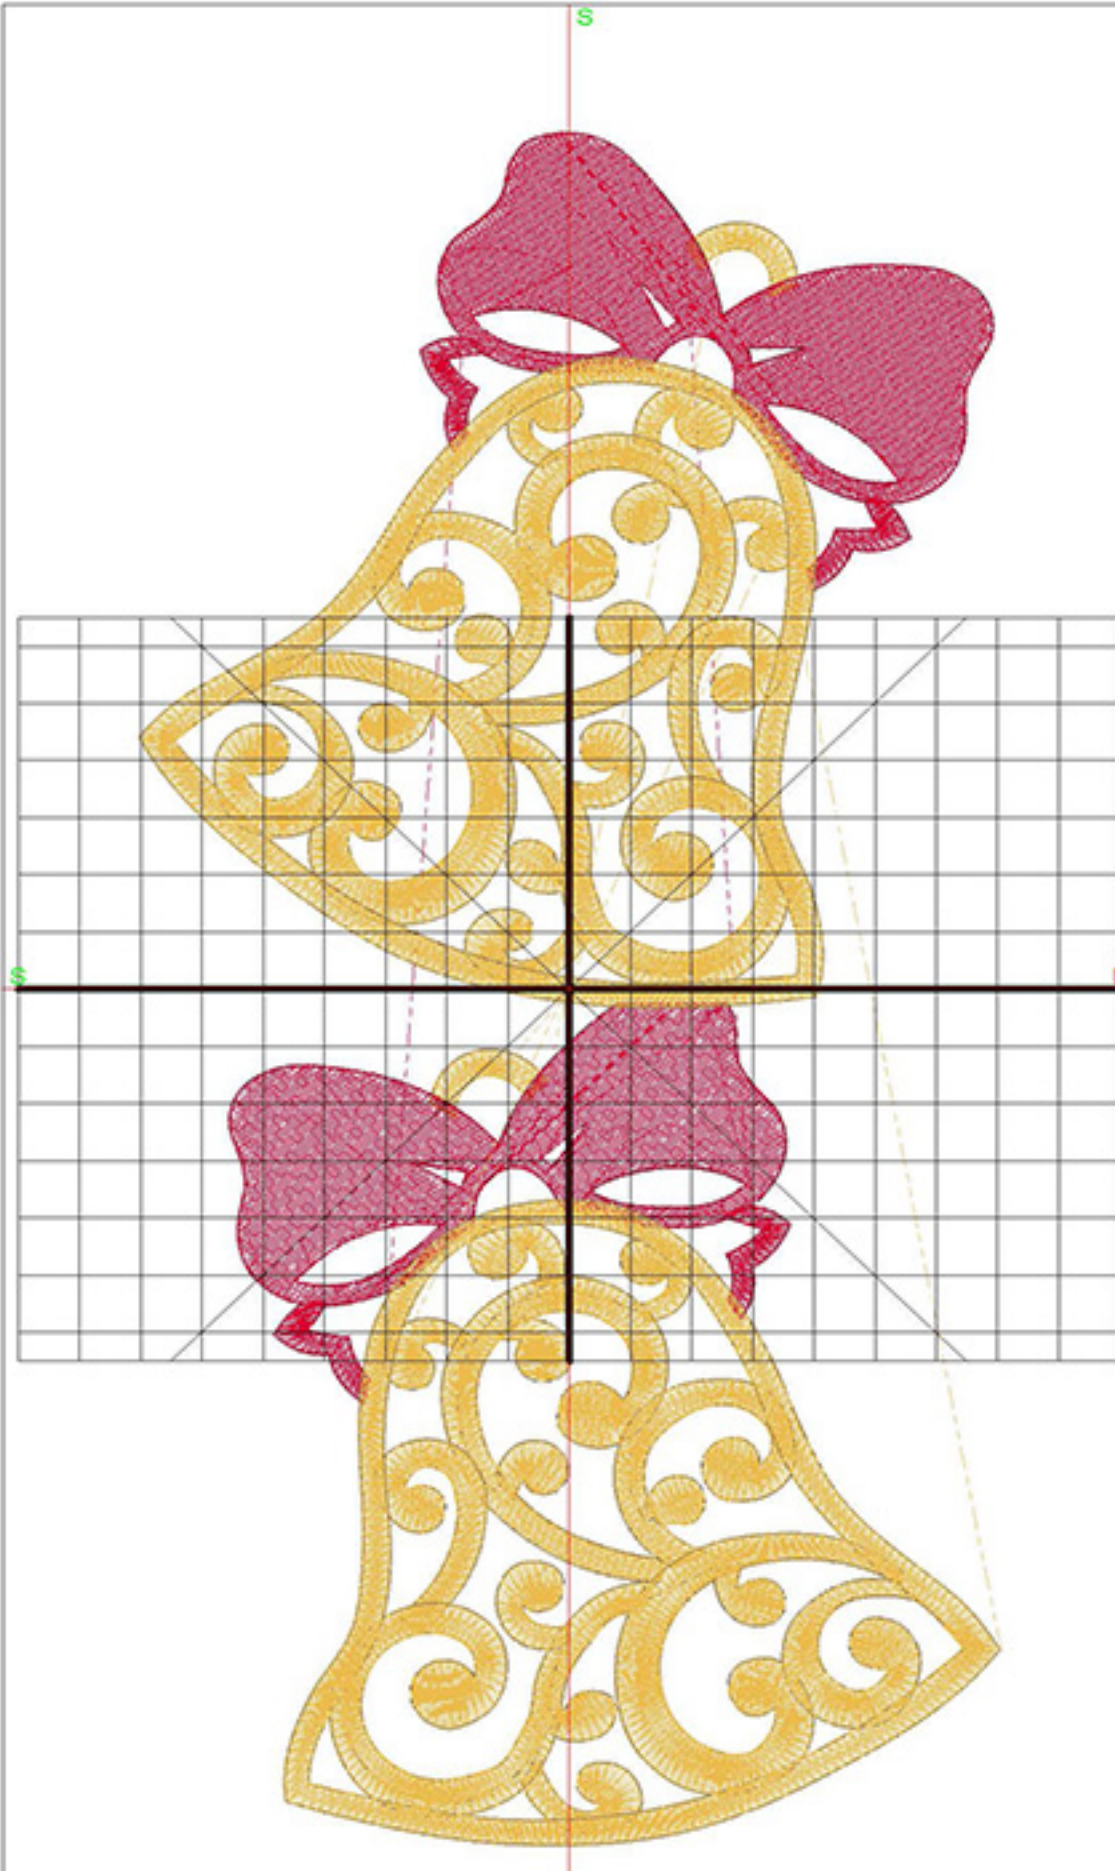

Name: FCCandleTree12x12.ART

Height: 300.4 mm
 Width: 215.2 mm
 Stitches: 44509
 Colors: 1
 Color changes: 0
 Trims: 17
 Machine format: Bernina
 Hoop: Imperial Hoop 360 x 260
 Total bobbin: 130.01m

Color Sequence:

BERNINA Embroidery
Software DesignerPlus

Name: FCSwirledstarTree12x12.
ART

Height: 299.8 mm
Width: 205.3 mm
Stitches: 22035
Colors: 2
Color changes: 1
Trims: 11
Machine format: Bernina
Hoop: PRH180 (180 x 130)
Total bobbin: 74.60m

Zoom: 0.76

**BERNINA Embroidery
Software DesignerPlus**

Name: FCTwoBells12x12.ART

Height: 299.9 mm
 Width: 141.1 mm
 Stitches: 31796
 Colors: 2
 Color changes: 2
 Trims: 18
 Machine format: Bernina
 Hoop: PRH180 (180 x 130)
 Total bobbin: 103.97m