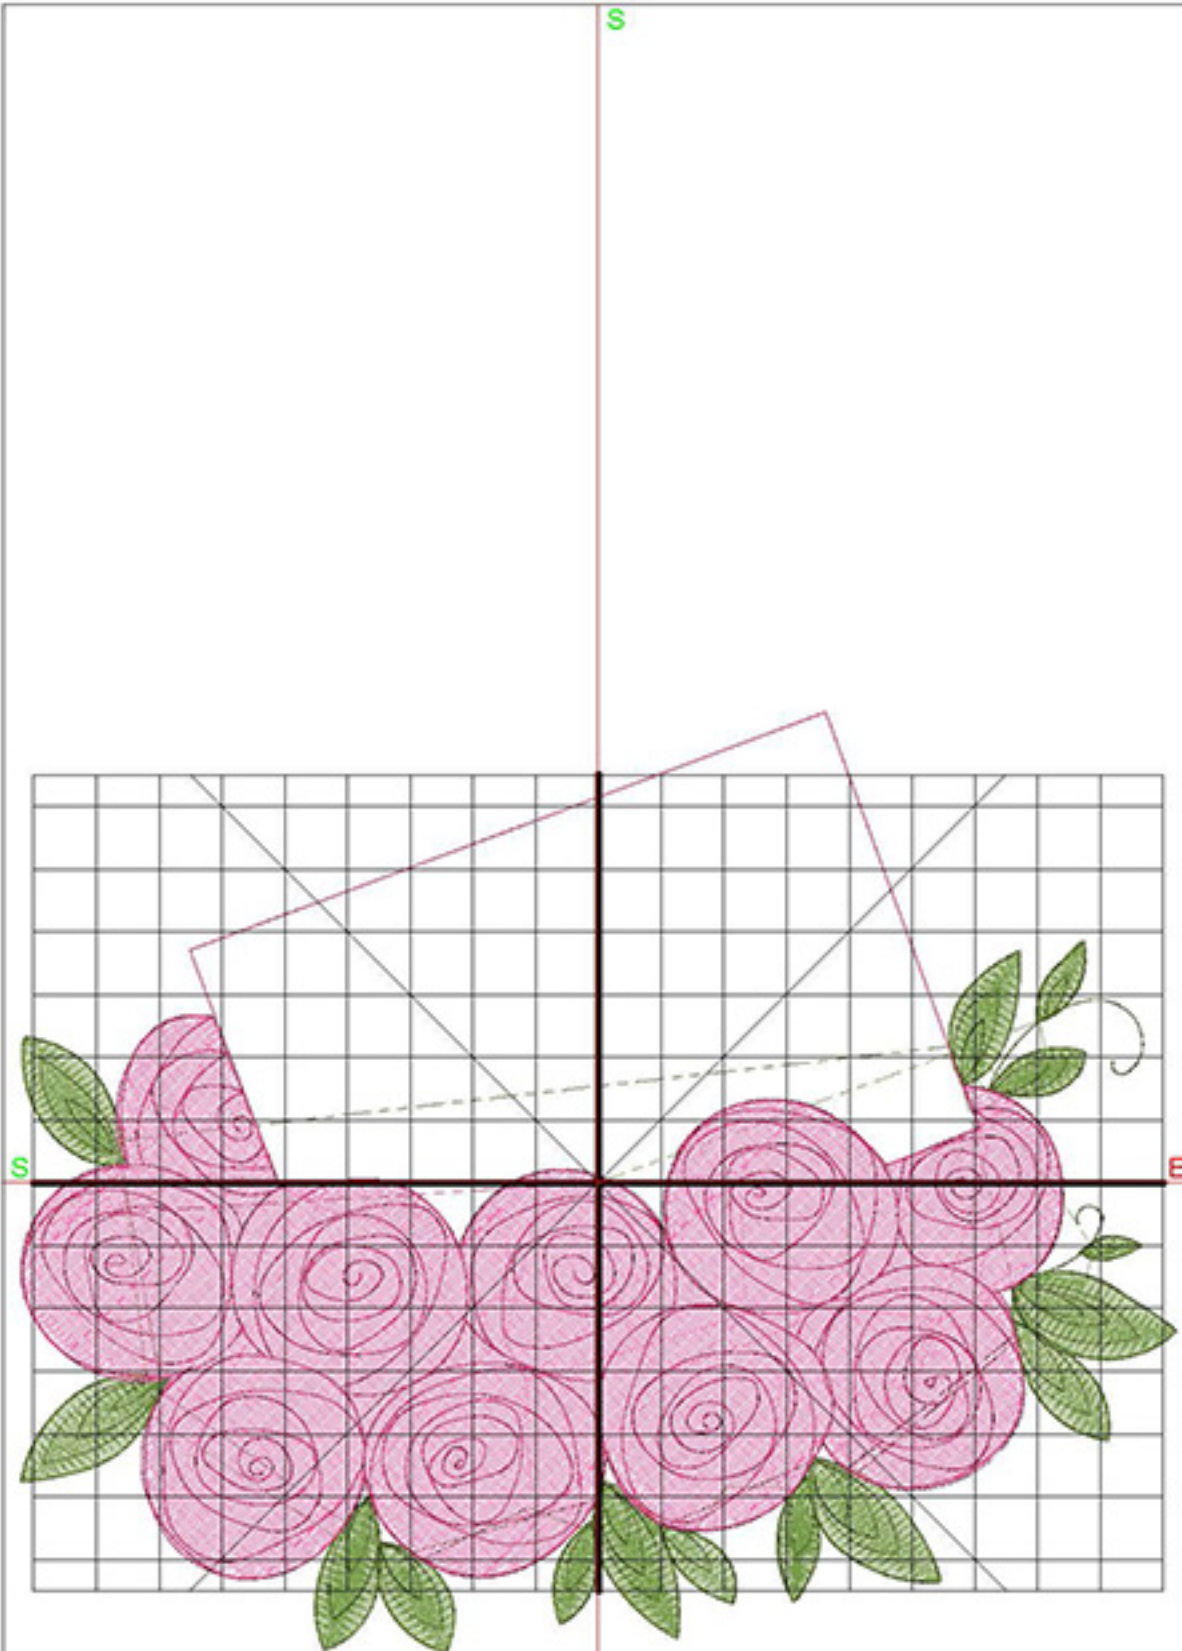

Alluring

Embroidery

Name:RRRRosesFrame6x8.ART

Height: 150.0 mm
Width: 184.2 mm
Stitches: 22099
Colors: 4
Color changes: 3
Trims: 9
Machine format: Bernina
Hoop: PRH180 (180 x 130)
Total bobbin: 56.89m

Color Sequence:

#	Color	Code	Name	Chart
1.	2	1648	Celery	Madeira Polyneon
2.	1	1756	Pea Green	Madeira Polyneon
3.	4	1921	Bubble Gum Pink	Madeira Polyneon
4.	3	1986	Ripe Raspberry	Madeira Polyneon

Machine runtime:

Module	Runtime (hr:min:sec)
Default	0:51:45