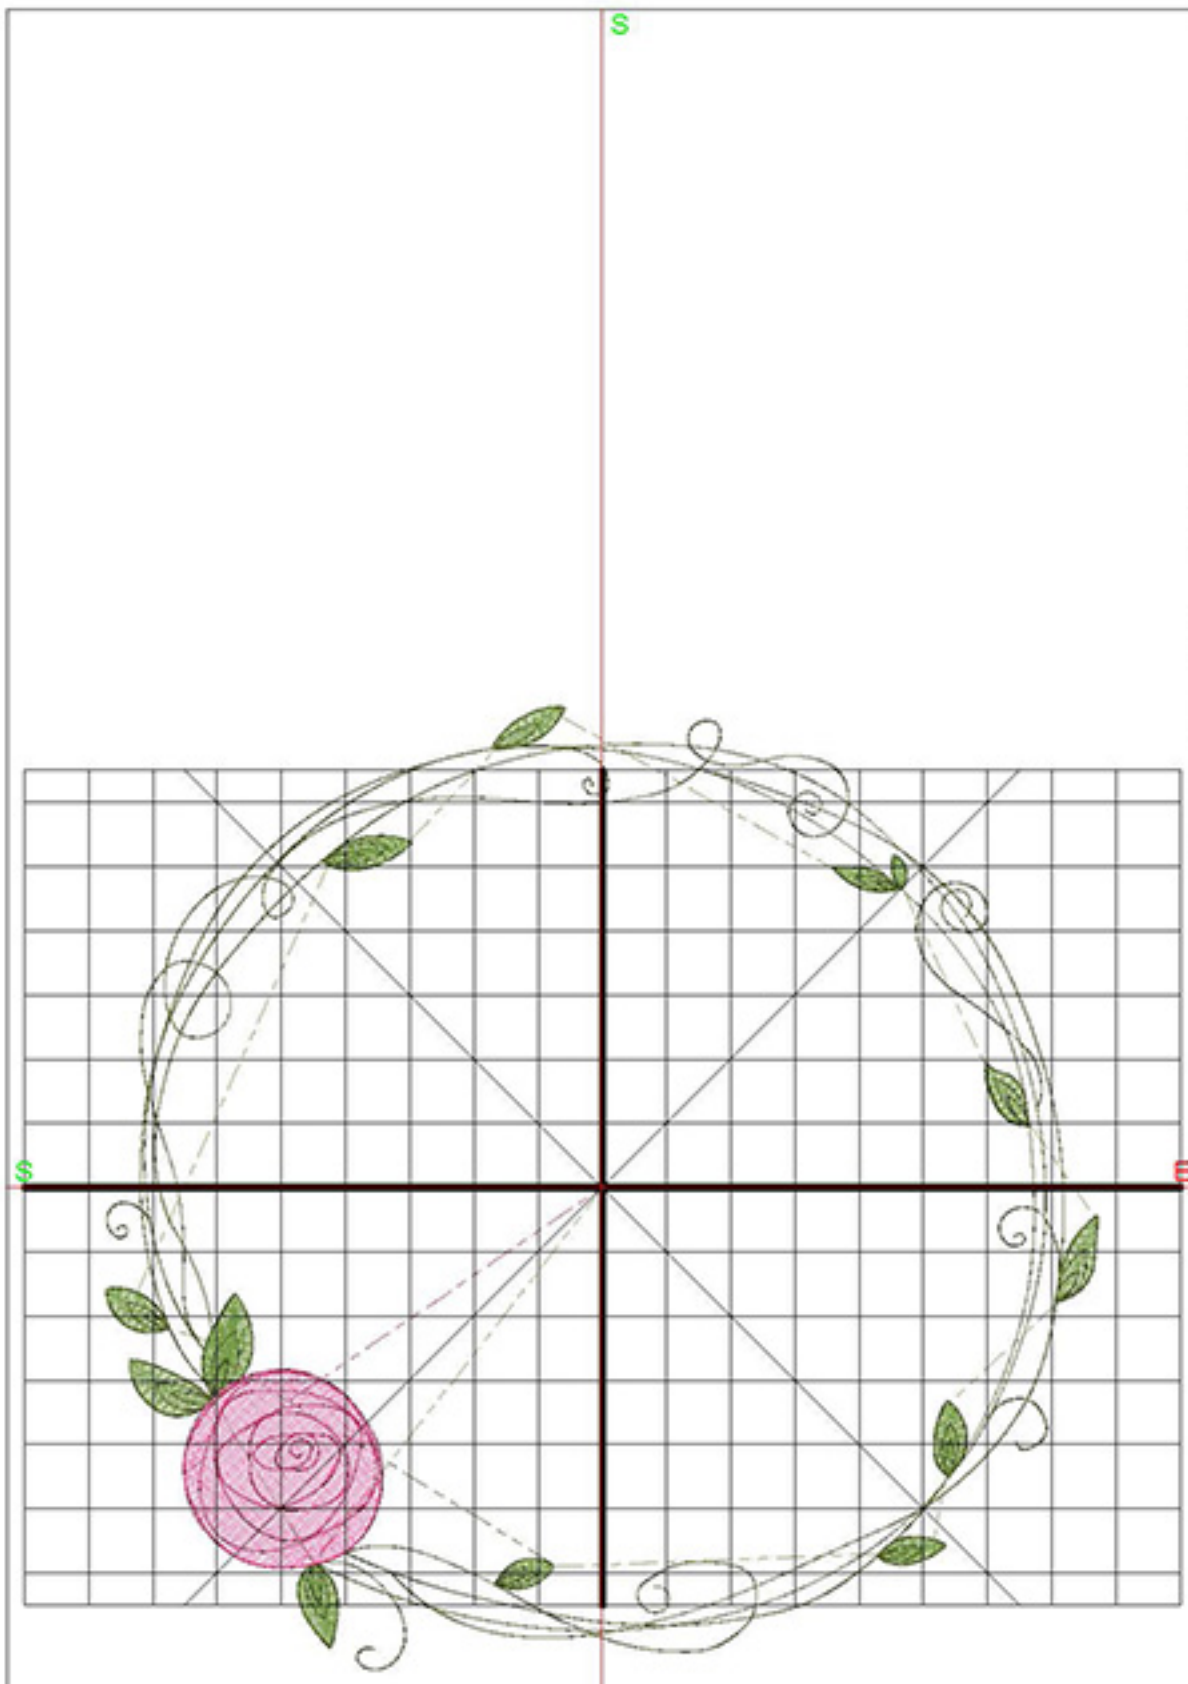

Alluring

Embroidery

Name:RRRSingleRoseCorner6x8.A
RT

Height: 167.5 mm
Width: 149.9 mm
Stitches: 3900
Colors: 4
Color changes: 3
Trims: 6
Machine format: Bernina
Hoop: PRH180 (180 x 130)
Total bobbin: 8.02m

Module	Runtime (hr:min:sec)
Default	0:10:35

Alluring

Embroidery

Name: RRRSingleRoseWreath6x8.A
RT

Height: 150.0 mm
Width: 154.6 mm
Stitches: 6083
Colors: 4
Color changes: 3
Trims: 13
Machine format: Bernina
Hoop: PRH180 (180 x 130)
Total bobbin: 11.34m