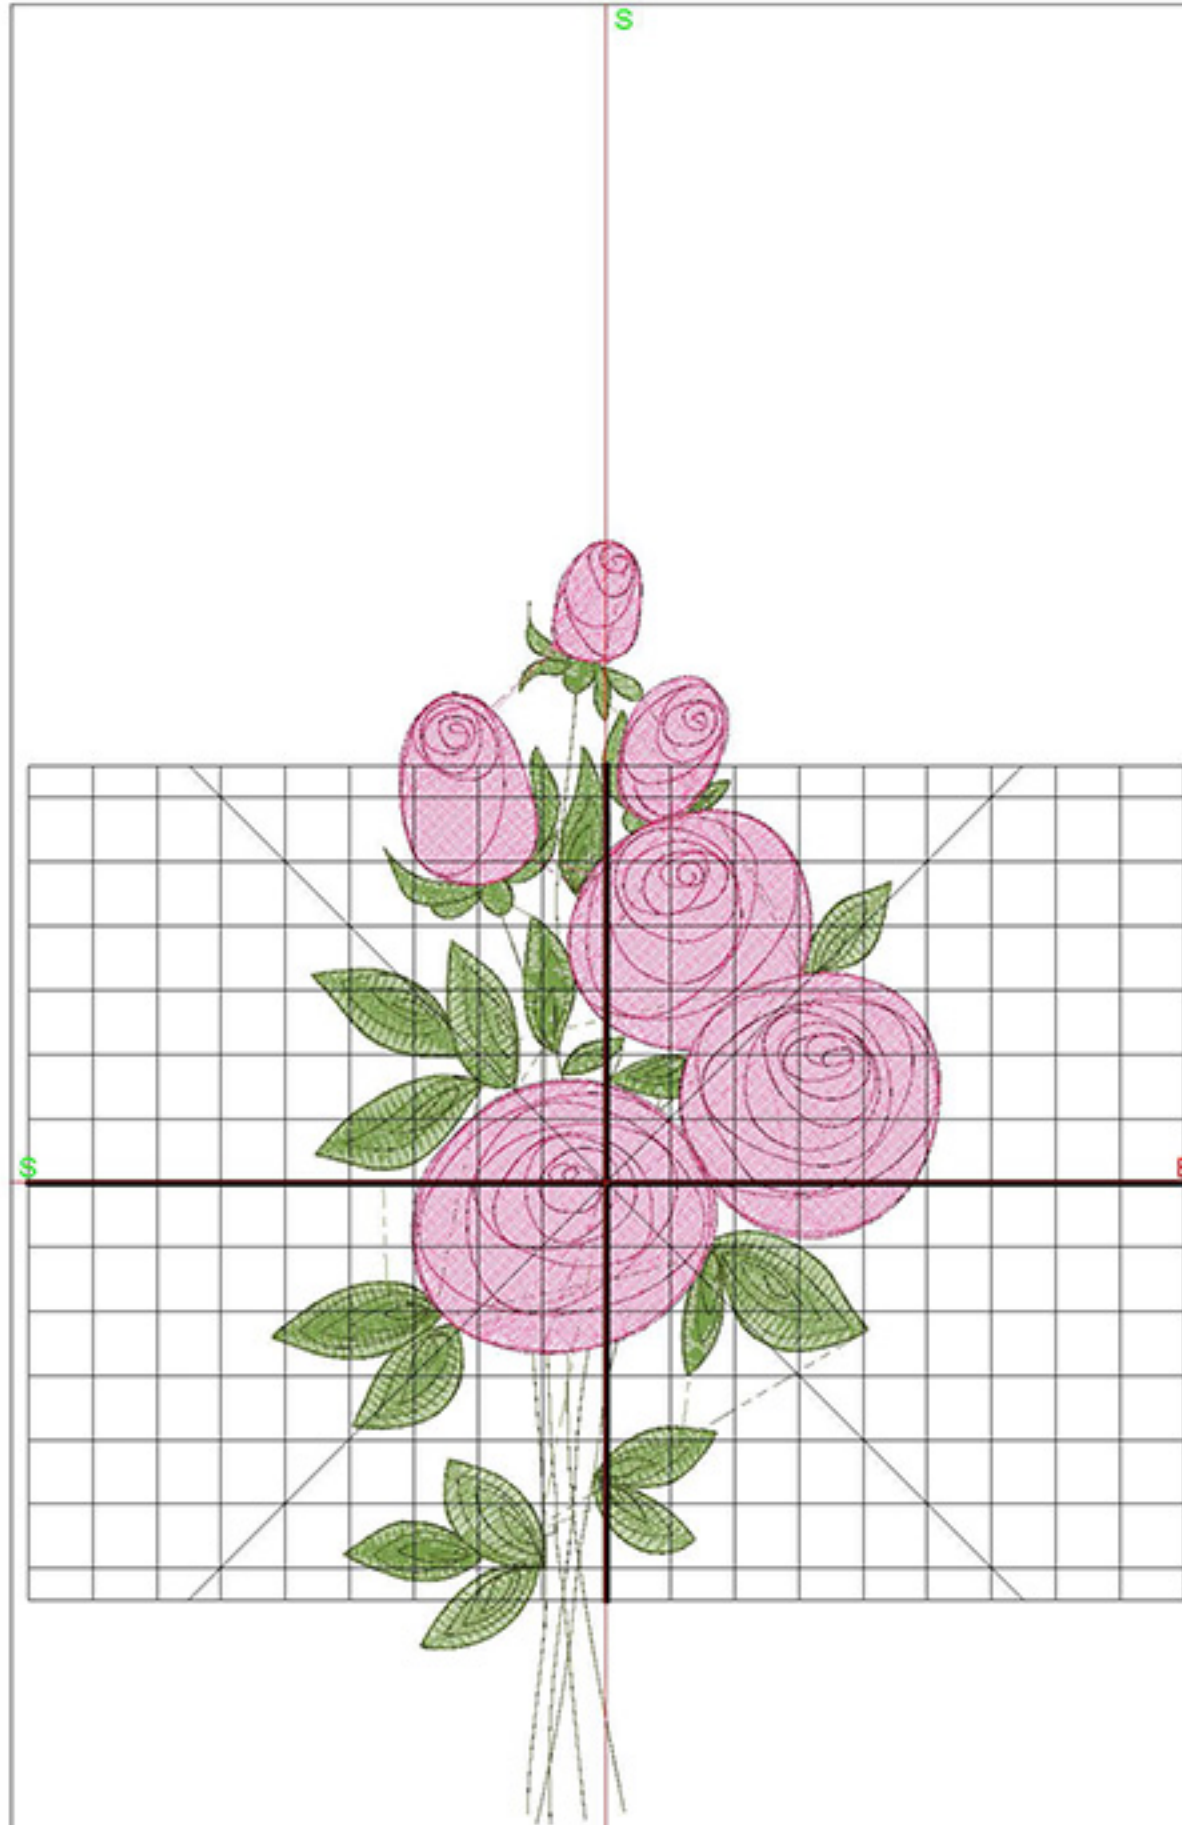

Alluring

Embroidery

Name: RRRBouquet6x8.ART

Height: 200.0 mm
Width: 104.1 mm
Stitches: 18238
Colors: 4
Color changes: 3
Trims: 22
Machine format: Bernina
Hoop: PRH180 (180 x 130)
Total bobbin: 44.09m

Color Sequence:

#	Color	Code	Name	Chart
1.	2	1648	Celery	Madeira Polyneon
2.	1	1756	Pea Green	Madeira Polyneon
3.	4	1921	Bubble Gum Pink	Madeira Polyneon
4.	3	1986	Ripe Raspberry	Madeira Polyneon

Machine runtime:

Module	Runtime (hr:min:sec)
Default	0:46:16