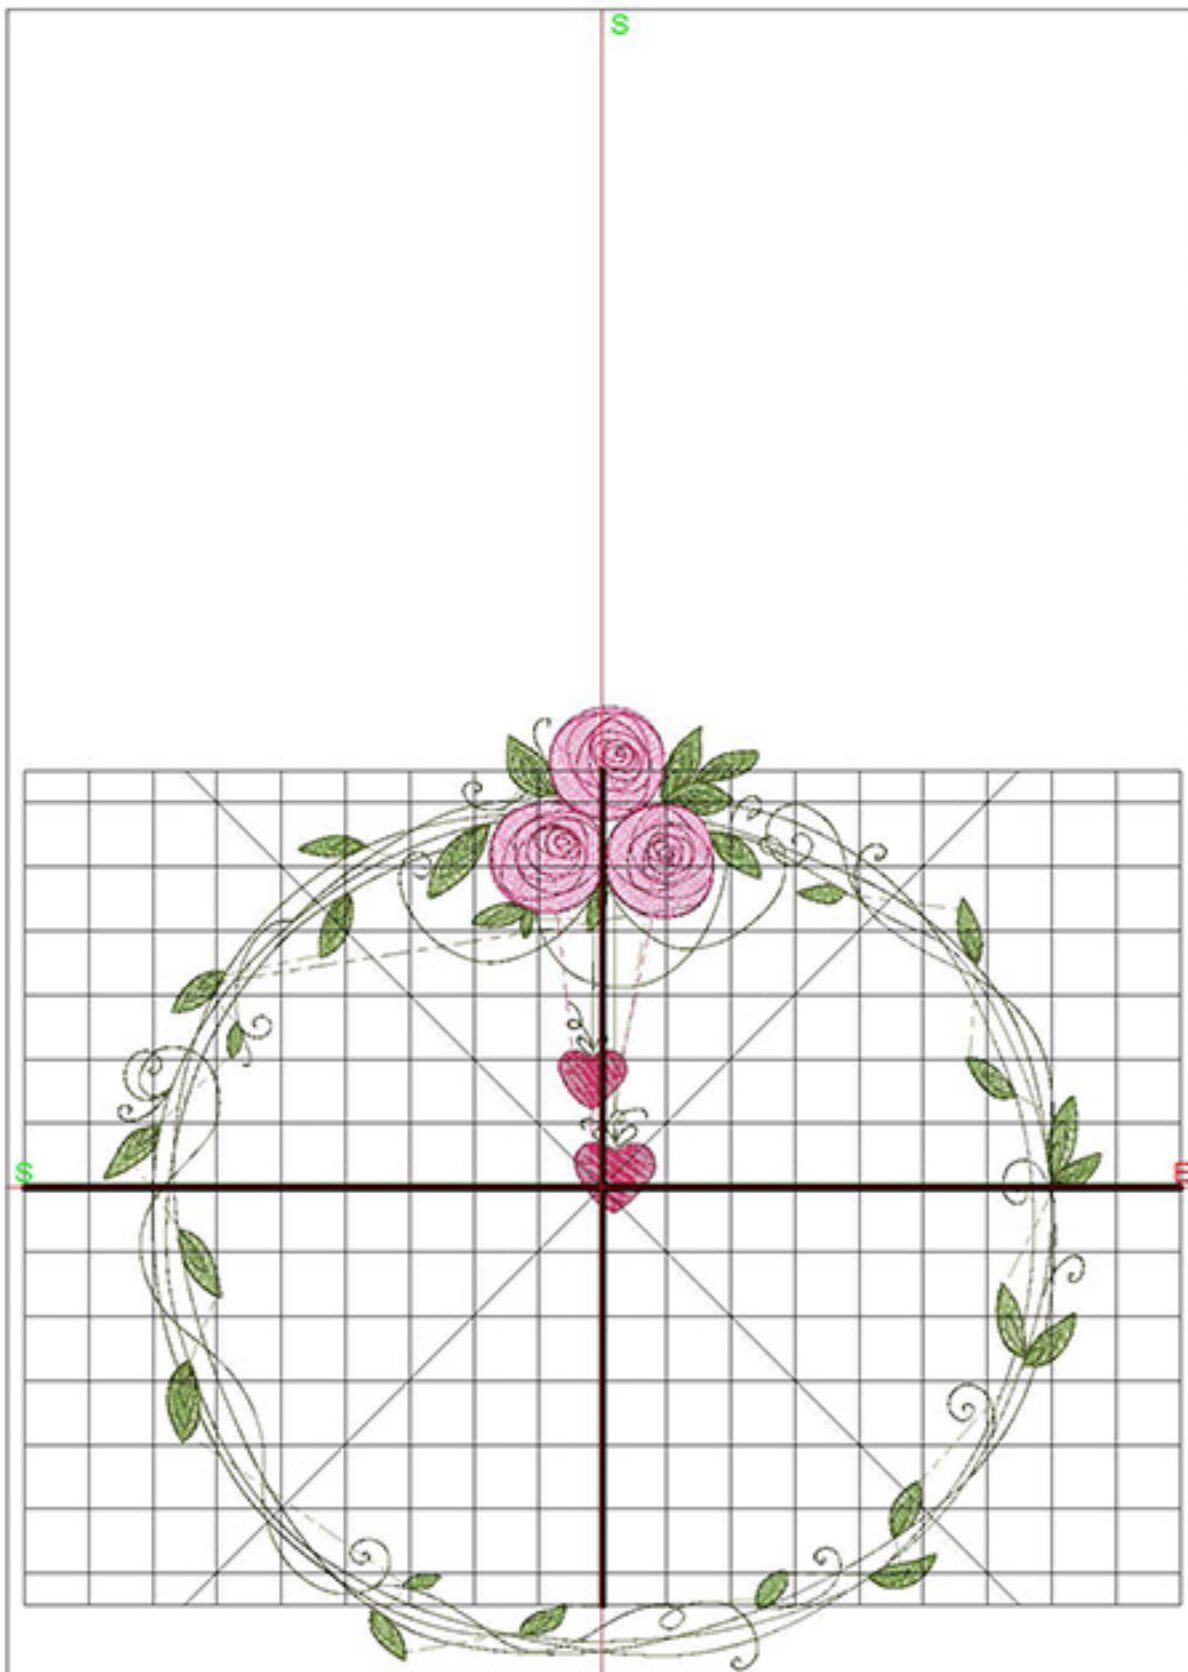

Alluring

Embroidery

Name: RRRHangingHearts6x8.ART

Height: 150.0 mm
Width: 155.5 mm
Stitches: 9565
Colors: 4
Color changes: 3
Trims: 29
Machine format: Bernina
Hoop: PRH180 (180 x 130)
Total bobbin: 15.67m

Color Sequence:

#	Color	Code	Name	Chart
1.		1648	Celery	Madeira Polyneon
2.		1921	Bubble Gum Pink	Madeira Polyneon
3.		1756	Pea Green	Madeira Polyneon
4.		1986	Ripe Raspberry	Madeira Polyneon

Machine runtime:

Module	Runtime (hr:min:sec)
Default	0:28:40