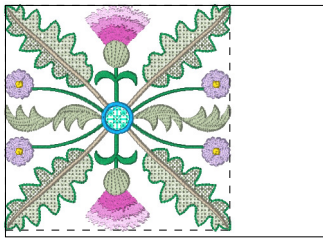

Ajd228fs5x7s104.pes
4.98x4.98 inches; 17,952 stitches
10 thread changes; 10 colors

- 1. Lavender
- 2. Teal Green
- 3. Leaf Green
- 4. Moss Green
- 5. Teal Green
- 6. Sky Blue
- 7. Lilac
- 8. Light Lilac
- 9. lilac2
- 10. cornflower blue2
- 11. Harvest Gold

Ajd228fs5x7s105.pes
4.98x4.98 inches; 14,866 stitches
11 thread changes; 10 colors

- 1. Sky Blue
- 2. Lavender
- 3. Lilac
- 4. Wisteria Violet
- 5. Seacrest
- 6. Sky Blue
- 7. Electric Blue

Ajd228fs5x7s106.pes
4.96x4.96 inches; 17,593 stitches
7 thread changes; 6 colors

- 1. Teal Green
- 2. Electric Blue
- 3. sky blue3
- 4. Violet
- 5. sky blue4
- 6. Seacrest
- 7. lilac2
- 8. Lilac
- 9. Gray
- 10. Purple
- 11. Silver
- 12. Lavender
- 13. Light Lilac
- 14. Harvest Gold
- 15. White

Ajd228fs5x7s107.pes
4.97x4.96 inches; 18,184 stitches
15 thread changes; 15 colors

Printed 8/6/2024

- | | |
|-----------------|---------------|
| 1. Teal Green | 7. Seacrest |
| 2. Light Lilac | 8. Teal Green |
| 3. Lilac | 9. Warm Gray |
| 4. Magenta | 10. Seacrest |
| 5. lilac2 | 11. sky blue5 |
| 6. Harvest Gold | 12. sky blue3 |