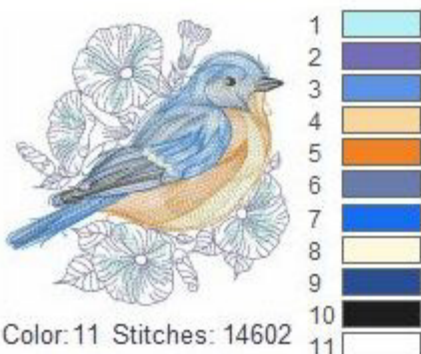

Color:9 Stitches: 16747
Size: 147.8x150.0mm

Color:9 Stitches: 16429
Size: 147.0x150.0mm

Color:10 Stitches: 14914
Size: 149.9x148.2mm

Color:13 Stitches: 15122
Size: 150.0x148.6mm

Color:10 Stitches: 14016
Size: 150.0x147.0mm

Color:10 Stitches: 13185
Size: 149.0x149.8mm

Color:11 Stitches: 14602
Size: 149.8x149.8mm

Color:9 Stitches: 14312
Size: 149.9x142.2mm

Color:8 Stitches: 13445
Size: 140.6x149.9mm

Color:11 Stitches: 14686
Size: 150.0x138.2mm