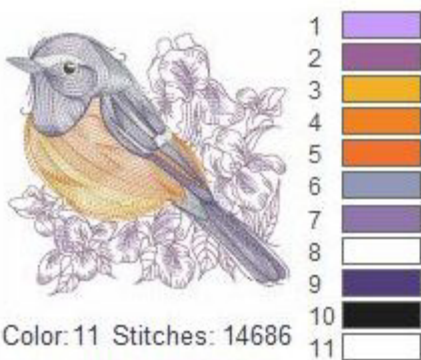

Color:9 Stitches: 16747
Size: 147.8x150.0mm

Color:9 Stitches: 16429
Size: 147.0x150.0mm

Color:10 Stitches: 14914
Size: 149.9x148.2mm

Color:13 Stitches: 15122
Size: 150.0x148.6mm

Color:10 Stitches: 14016
Size: 150.0x147.0mm

Color:10 Stitches: 13185
Size: 149.0x149.8mm

Color:11 Stitches: 14602
Size: 149.8x149.8mm

Color:9 Stitches: 14312
Size: 149.9x142.2mm

Color:8 Stitches: 13445
Size: 140.6x149.9mm

Color:11 Stitches: 14686
Size: 150.0x138.2mm