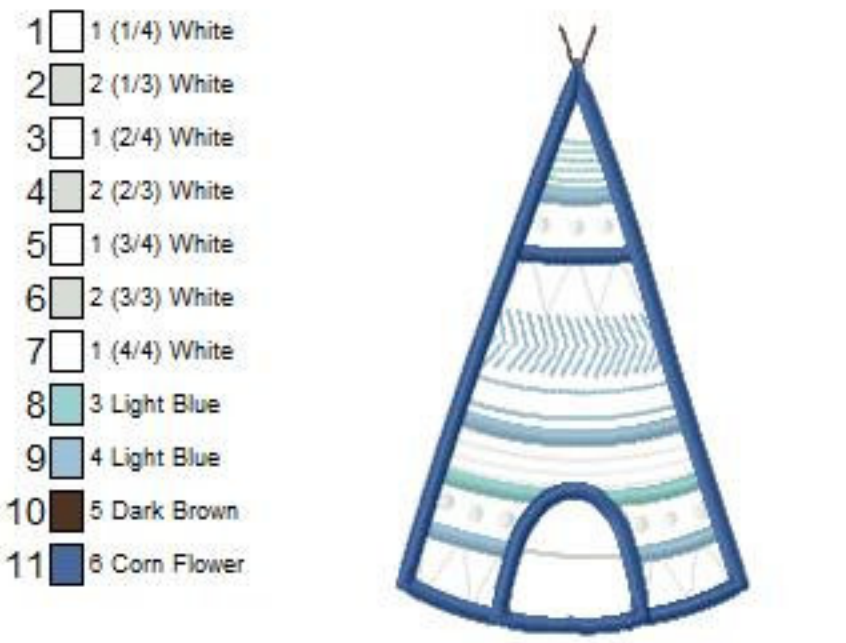

Name: BC_CuteCamping2_6x10
File: BC_CuteCamping2_6x10.PES
Stitches: 18561 Colors: 6/11
Size: 5.68x9.77 " Stops: 10