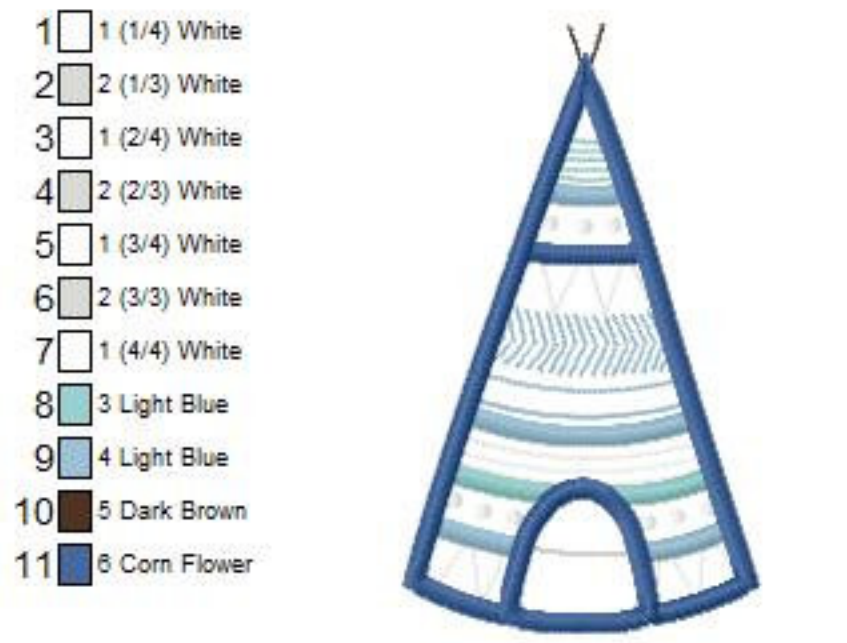

Name: BC_CuteCamping2_8x8
File: BC_CuteCamping2_8x8.PES
Stitches: 14979 Colors: 6/11
Size: 4.57x7.79 " Stops: 10