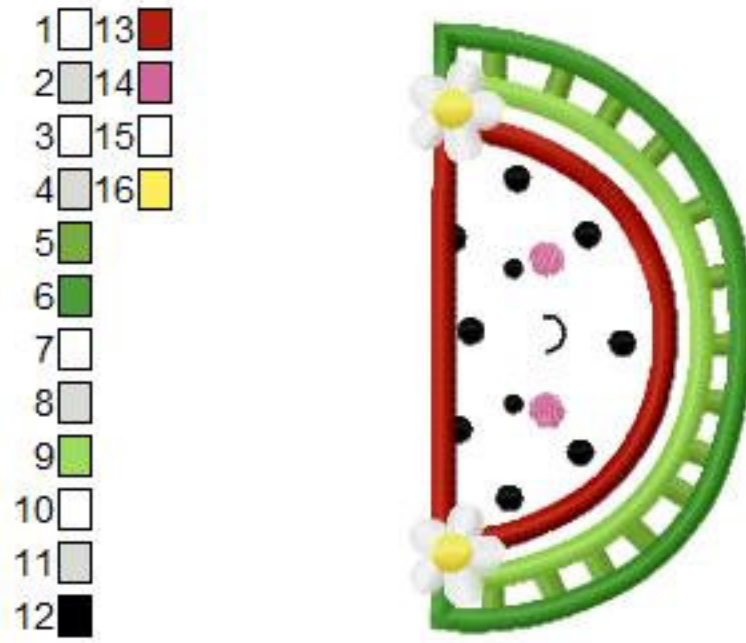

Name: BC_WatermelonDelight9_5x7
File: BC_WatermelonDelight9_5x7.PES
Stitches: 15944 Colors: 9/16
Size: 3.79x6.73 " Stops: 15