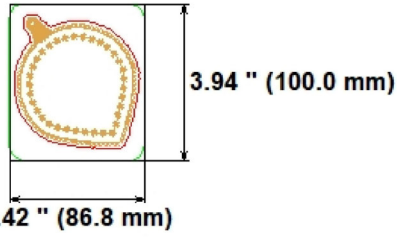

Needle **Thread consumption**

File: BE075.jef+ (Janome)
Stitches: 3752
Size: 3.42 x 3.94 " (86.8 x 100.0 mm)
Begin: 1.71, 1.97 "
End: 0.63, 3.66 "
Start needle: 1
Colors: 6/7 , Stops: 6

- 1 ■ 1 Magenta
- 2 ■ 2 Light Blue
- 3 ■ 3 White
- 4 ■ 4 (1/2) Khaki
- 5 ■ 5 Mint Green
- 6 ■ 4 (2/2) Khaki
- 7 ■ 6 Vermilion

Histogram

- (82) Stop 1
- (159) Stop 2
- (1747) Stop 3
- (2127) Stop 4
- (2208) Stop 5
- (3563) Stop 6
- (3752) End

Stitches ratio diagram: