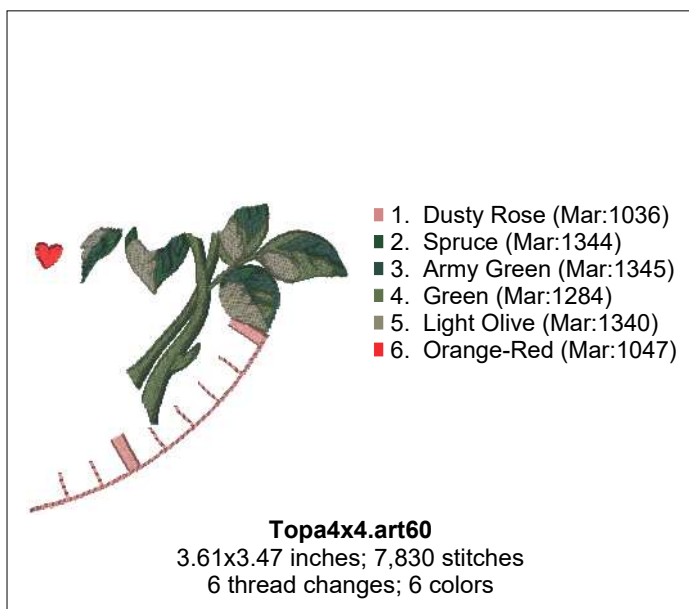

INSPIRATION Ball Cap - Enigma Embroidery

Printed 2/15/2021