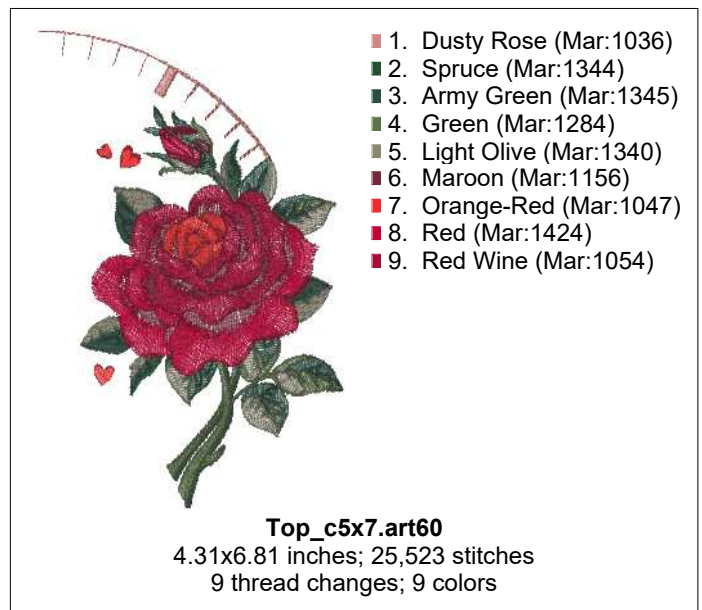

INSPIRATION Ball Cap - Enigma Embroidery

Printed 2/15/2021