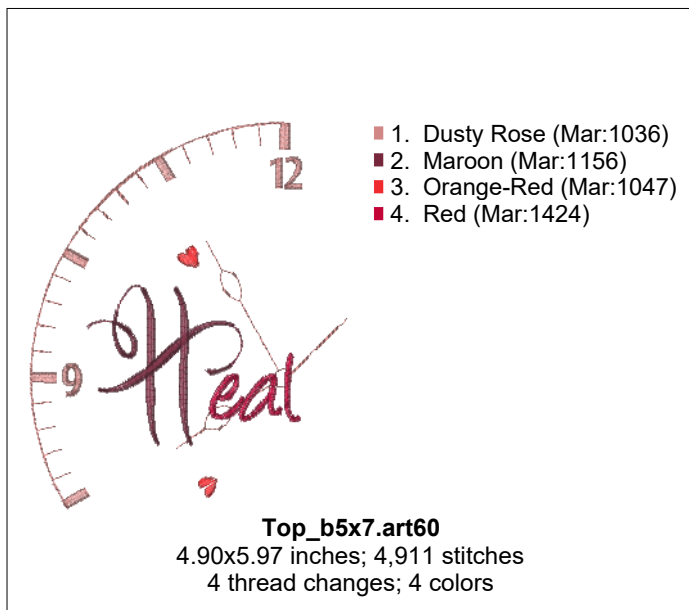

INSPIRATION Ball Cap - Enigma Embroidery

Printed 2/15/2021