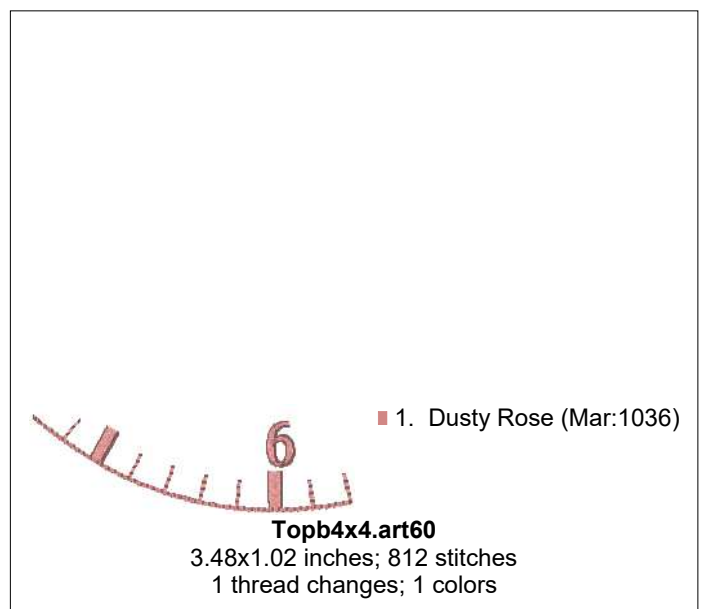

# INSPIRATION Ball Cap - Enigma Embroidery

Printed 2/15/2021