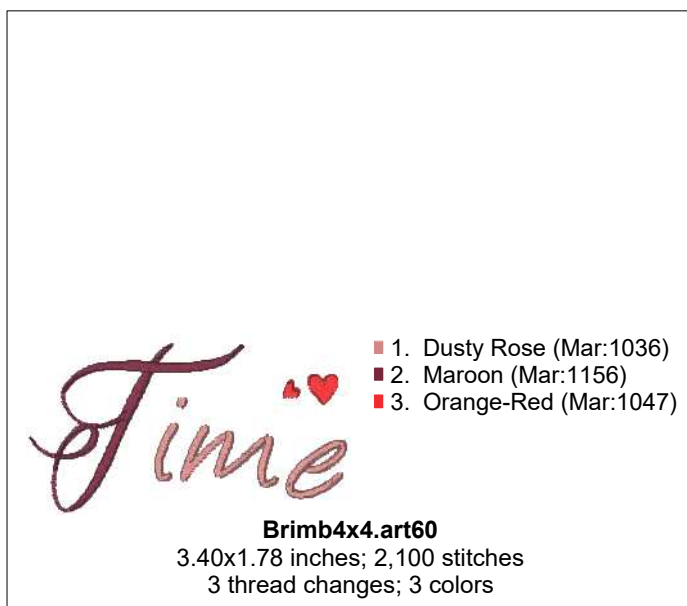

# INSPIRATION Ball Cap - Enigma Embroidery

Printed 2/15/2021