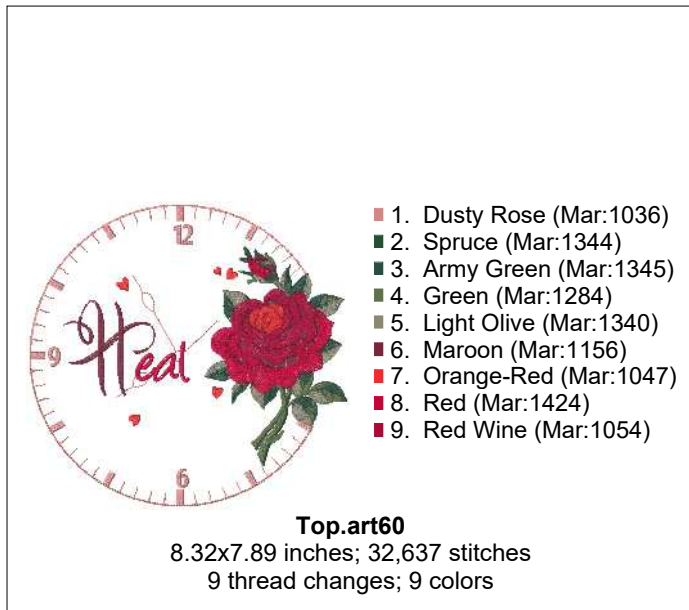

INSPIRATION Ball Cap - Enigma Embroidery

Printed 2/15/2021