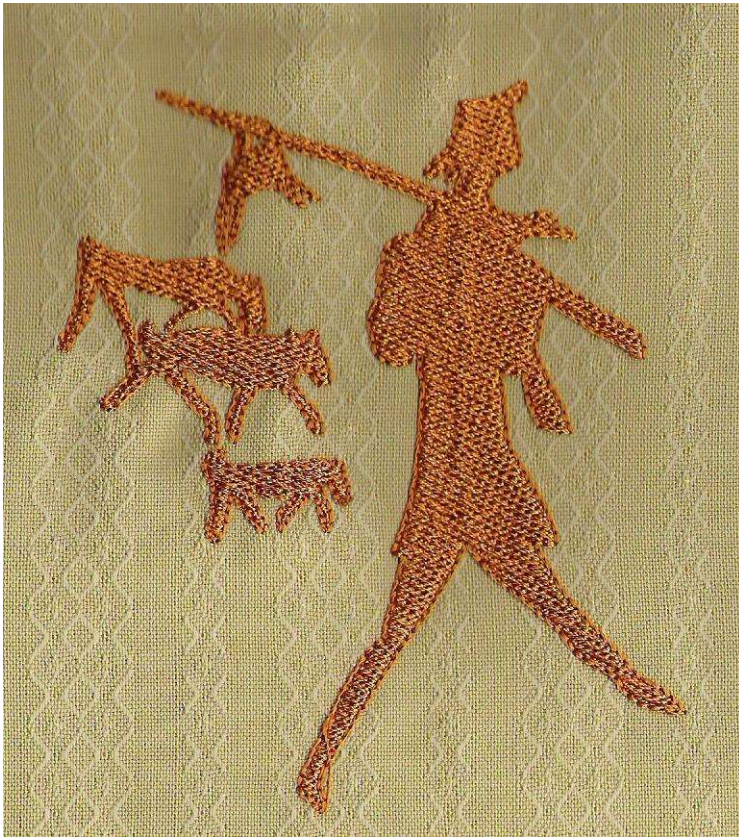

98.7 x 79.7mm (3.89 x 3.14"), Stitches: 3 278

1. Nomad 1186^α

DANCING 02

44.1 x 35.5mm (1.74 x 1.40"), Stitches: 1 640

1. Nomad 1186^α

GATHERER

85.8 x 99.0mm (3.38 x 3.90"), Stitches: 8 275

1. Ashley Gold 1433 α