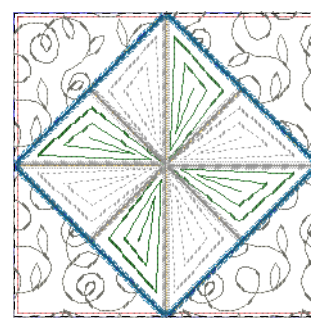

Printed 9/22/2019

**Edging Block\_5x5.pes**  
1.68x3.36 inches; 1,641 stitches  
8 thread changes; 7 colors

**Edging Block\_6x6.pes**  
1.95x3.91 inches; 1,780 stitches  
8 thread changes; 7 colors

**Edging Block\_7x7.pes**  
2.30x4.59 inches; 1,975 stitches  
8 thread changes; 7 colors

**Square\_5x5.pes**  
5.04x5.04 inches; 14,346 stitches  
12 thread changes; 10 colors

**Square\_6x6.pes**  
5.87x5.87 inches; 16,111 stitches  
12 thread changes; 10 colors

**Square\_7x7.pes**  
6.89x6.89 inches; 19,071 stitches  
12 thread changes; 10 colors