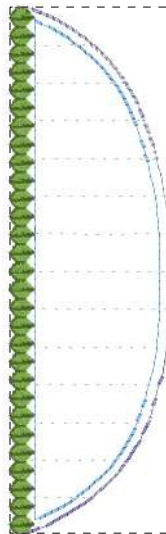

**Piece 1.pes**  
120.40x159.20 mm; 774 stitches  
3 thread changes; 3 colors

**Piece 2 - Baby Elephant.pes**  
109.50x159.40 mm; 14,832 stitches  
13 thread changes; 11 colors

**Piece 2 - Baby Lion.pes**  
109.50x159.40 mm; 15,514 stitches  
12 thread changes; 12 colors

**Piece 2 - Baby Rhino.pes**  
109.50x159.40 mm; 10,858 stitches  
14 thread changes; 14 colors

**Piece 2 - Baby Zebra.pes**  
109.50x159.40 mm; 11,857 stitches  
12 thread changes; 10 colors

**Piece 2 - Blank.pes**  
109.50x159.40 mm; 1,021 stitches  
4 thread changes; 4 colors

**Piece 3.pes**  
87.70x156.80 mm; 1,082 stitches  
4 thread changes; 4 colors

**Piece 4.pes**  
52.80x174.70 mm; 2,436 stitches  
4 thread changes; 4 colors