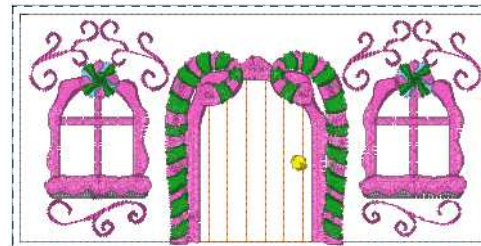

**Ewv209\_back Wall**  
6.39x3.24 inches; 9,892 stitches  
8 thread changes; 8 colors

**Ewv209\_chimney**  
2.02x4.65 inches; 4,931 stitches  
4 thread changes; 4 colors

**Ewv209\_end Wall**  
4.78x6.06 inches; 8,096 stitches  
8 thread changes; 8 colors

**Ewv209\_front Wall**  
6.39x3.24 inches; 14,205 stitches  
10 thread changes; 10 colors

**Ewv209\_roof**

4.25x7.18 inches; 6,285 stitches  
3 thread changes; 3 colors