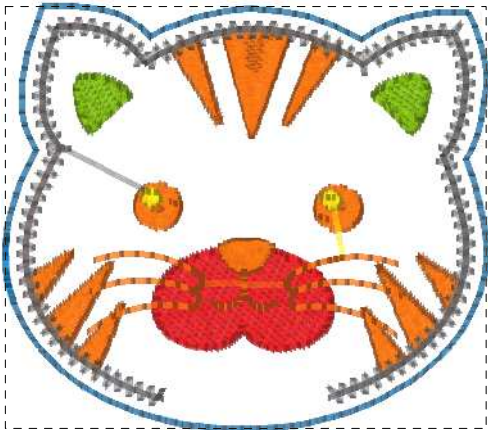

**Bear Head\_5x7.dst**  
2.97x2.48 inches; 2,073 stitches  
7 thread changes; 7 colors

**Body\_5x7.dst**  
4.91x5.72 inches; 1,595 stitches  
3 thread changes; 3 colors

**Cat Head\_5x7.dst**  
2.77x2.43 inches; 3,150 stitches  
7 thread changes; 7 colors

**Giraffee Head\_5x7.dst**  
2.74x3.33 inches; 5,405 stitches  
8 thread changes; 8 colors

**Hippo Head\_5x7.dst**  
2.92x3.41 inches; 3,021 stitches  
7 thread changes; 7 colors

**Kuala Head\_5x7.dst**  
2.97x2.55 inches; 2,176 stitches  
8 thread changes; 8 colors

**Panda Head\_5x7.dst**  
2.82x2.57 inches; 3,186 stitches  
5 thread changes; 5 colors