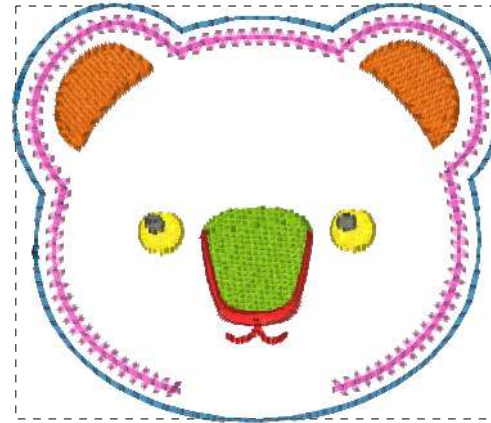

**Bear Head\_5x7.dst**  
2.97x2.48 inches; 2,073 stitches  
7 thread changes; 7 colors

**Body\_5x7.dst**  
4.91x5.72 inches; 1,595 stitches  
3 thread changes; 3 colors

**Cat Head\_5x7.dst**  
2.77x2.43 inches; 3,150 stitches  
7 thread changes; 7 colors

**Giraffee Head\_5x7.dst**  
2.74x3.33 inches; 5,405 stitches  
8 thread changes; 8 colors

**Hippo Head\_5x7.dst**  
2.92x3.41 inches; 3,021 stitches  
7 thread changes; 7 colors

**Kuala Head\_5x7.dst**  
2.97x2.55 inches; 2,176 stitches  
8 thread changes; 8 colors

**Panda Head\_5x7.dst**  
2.82x2.57 inches; 3,186 stitches  
5 thread changes; 5 colors