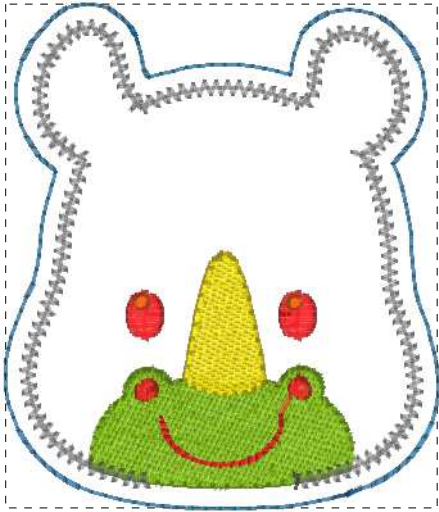

**Bear Head\_5x7.dst**  
2.97x2.48 inches; 2,073 stitches  
7 thread changes; 7 colors

**Body\_5x7.dst**  
4.91x5.72 inches; 1,595 stitches  
3 thread changes; 3 colors

**Cat Head\_5x7.dst**  
2.77x2.43 inches; 3,150 stitches  
7 thread changes; 7 colors

**Giraffee Head\_5x7.dst**  
2.74x3.33 inches; 5,405 stitches  
8 thread changes; 8 colors

**Hippo Head\_5x7.dst**  
2.92x3.41 inches; 3,021 stitches  
7 thread changes; 7 colors

**Kuala Head\_5x7.dst**  
2.97x2.55 inches; 2,176 stitches  
8 thread changes; 8 colors

**Panda Head\_5x7.dst**  
2.82x2.57 inches; 3,186 stitches  
5 thread changes; 5 colors