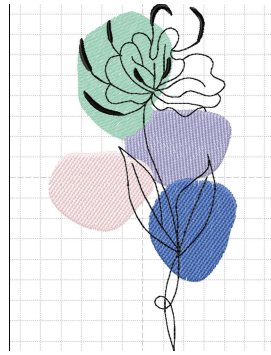

- 1 Light Blue
- 2 Linen
- 3 Flesh Pink
- 4 Beige
- 5 Fresh Green
- 6 Seacrest
- 7 Corn Flower
- 8 Mint Green
- 9 Gray
- 10 Dark Olive

Name: Line Art Flower A
 File: HSCFL123a.pes
 Stitches: 8993
 Size: 125.3x166.3 mm

Colors: 10/10
 Stops: 9

- 1 Seacrest
- 2 Lavender
- 3 Flesh Pink
- 4 Corn Flower
- 5 Black

Name: Line art Flower B
 File: HSCFL123b.pes
 Stitches: 6868
 Size: 91.8x169.7 mm

Colors: 5/5
 Stops: 4

- 1 Seacrest
- 2 Flesh Pink
- 3 Lavender
- 4 Black

Name: Line art flower C
 File: HSCFL123c.pes
 Stitches: 5001
 Size: 98.2x172.6 mm

Colors: 4/4
 Stops: 3