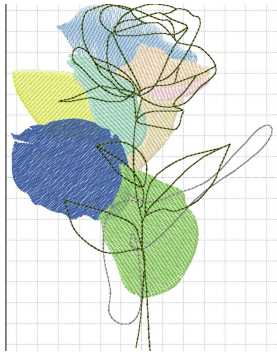

- 1 Light Blue
- 2 Linen
- 3 Flesh Pink
- 4 Beige
- 5 Fresh Green
- 6 Seacrest
- 7 Corn Flower
- 8 Mint Green
- 9 Gray
- 10 Dark Olive

Name: Line Art Flower A
 File: HSCFL123a.pes
 Stitches: 8993
 Size: 125.3x166.3 mm

Colors: 10/10
 Stops: 9

- 1 Seacrest
- 2 Lavender
- 3 Flesh Pink
- 4 Corn Flower
- 5 Black

Name: Line art Flower B
 File: HSCFL123b.pes
 Stitches: 6868
 Size: 91.8x169.7 mm

Colors: 5/5
 Stops: 4

- 1 Seacrest
- 2 Flesh Pink
- 3 Lavender
- 4 Black

Name: Line art flower C
 File: HSCFL123c.pes
 Stitches: 5001
 Size: 98.2x172.6 mm

Colors: 4/4
 Stops: 3