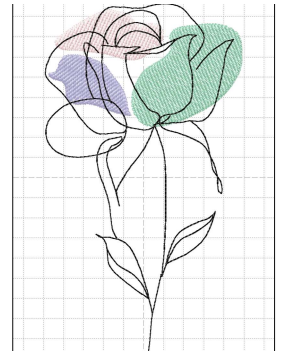

- 1 Light Blue
- 2 Linen
- 3 Flesh Pink
- 4 Beige
- 5 Fresh Green
- 6 Seacrest
- 7 Corn Flower
- 8 Mint Green
- 9 Gray
- 10 Dark Olive

Name: Line Art Flower A
 File: HSCFL123a.pes
 Stitches: 8993
 Size: 125.3x166.3 mm

Colors: 10/10
 Stops: 9

- 1 Seacrest
- 2 Lavender
- 3 Flesh Pink
- 4 Corn Flower
- 5 Black

Name: Line art Flower B
 File: HSCFL123b.pes
 Stitches: 6868
 Size: 91.8x169.7 mm

Colors: 5/5
 Stops: 4

- 1 Seacrest
- 2 Flesh Pink
- 3 Lavender
- 4 Black

Name: Line art flower C
 File: HSCFL123c.pes
 Stitches: 5001
 Size: 98.2x172.6 mm

Colors: 4/4
 Stops: 3