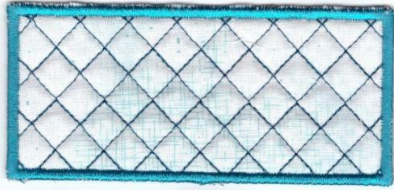

Height:	100,8 mm
Width:	104,3 mm
Stitches:	7 299

Maximum 3 colours required

Height:	100,8 mm
Width:	104,3 mm
Stitches:	7 593

Maximum 3 colours required

Height:	100,8 mm
Width:	104,3 mm
Stitches:	7 160

Maximum 3 colours required

Height:	100,8 mm
Width:	104,3 mm
Stitches:	7 379

Maximum 3 colours required

Height: 100,8 mm
Width: 104,3 mm
Stitches: 7 686

Maximum 3 colours required

Height: 100,8 mm
Width: 104,3 mm
Stitches: 7 851

Maximum 3 colours required

Height: 115,4 mm
Width: 115,4 mm
Stitches: 6 347

Maximum 2 colours required

Height: 50,0 mm
Width: 115,4 mm
Stitches: 4 047

Maximum 2 colours required

Height: 120,4 mm
Width: 120,4 mm
Stitches: 11 105

Maximum 3 colours required

Height: 52,2 mm
Width: 120,4 mm
Stitches: 4 185

Maximum 2 colours required