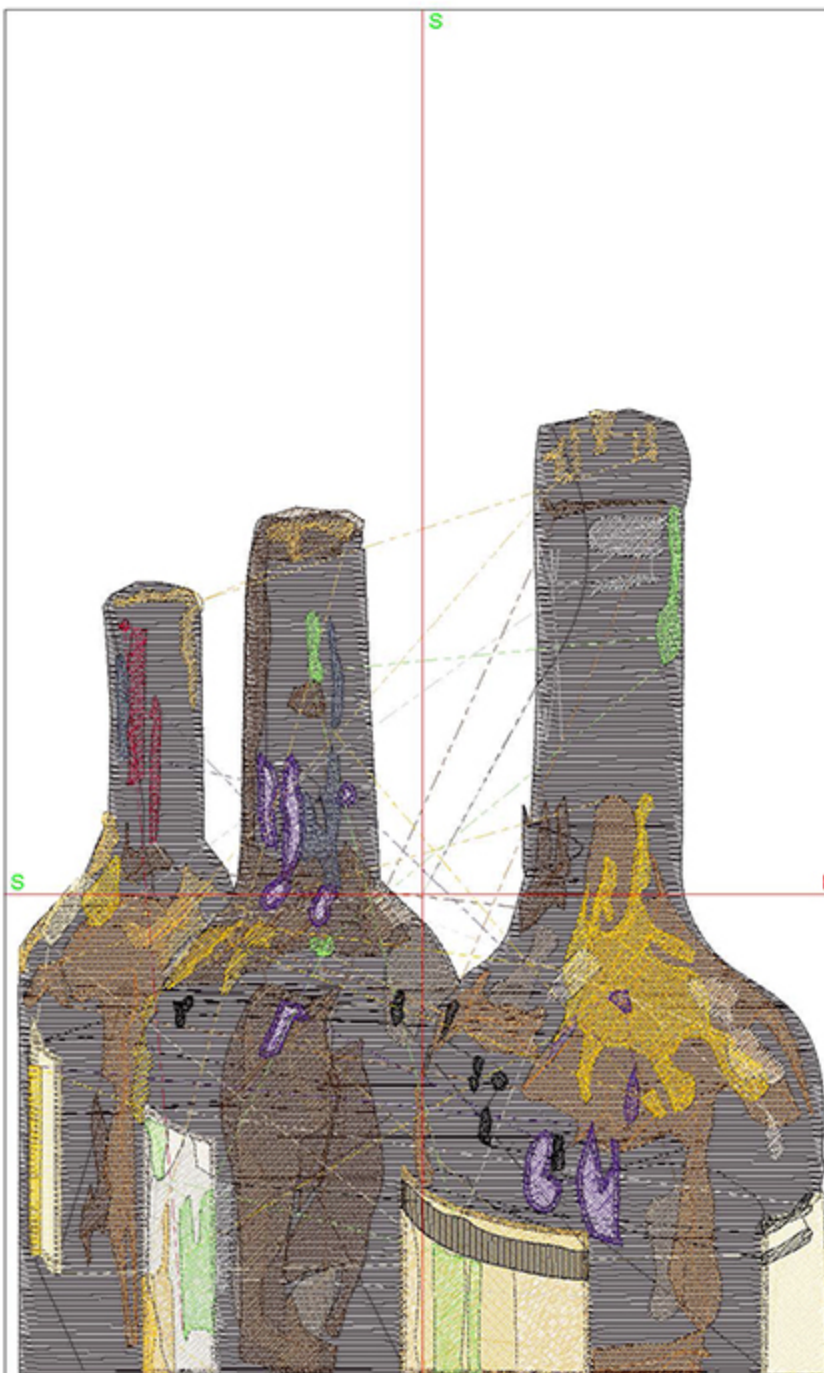

Design Worksheet

Zoom: 0.79

BERNINA Embroidery
Software DesignerPlus

Name: WNAAbstractWineBottles6x8.ART

Height: 179.4 mm
 Width: 150.0 mm
 Stitches: 41160
 Colors: 15
 Color changes: 18
 Trims: 79
 Machine format: Bernina
 Hoop: Designer Royal (360 x 200)
 Total bobbin: 90.89m