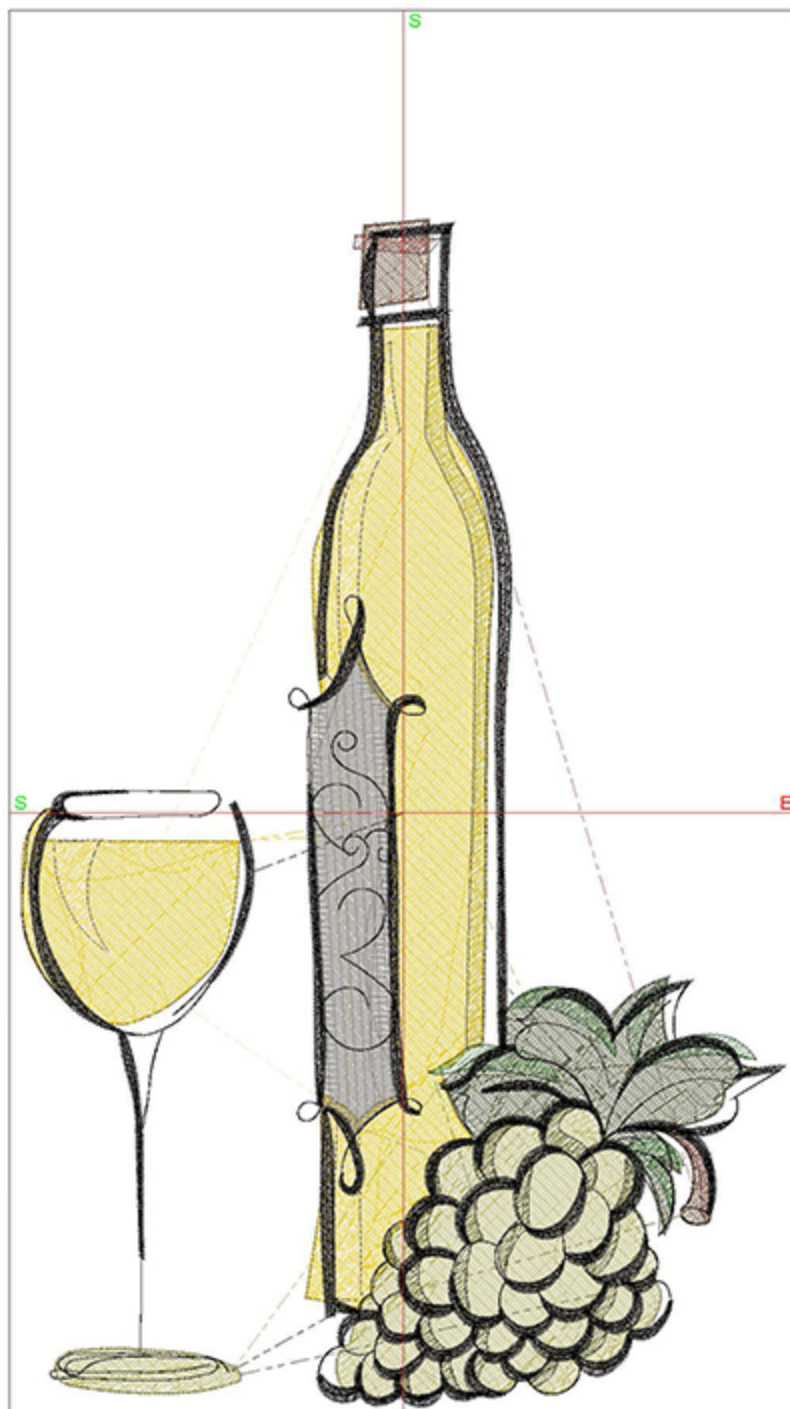

Machine runtime:

Module	Runtime (hr:min:sec)
Default	0:58:36

Design Worksheet

Zoom: 0.96

BERNINA Embroidery
Software DesignerPlus

Name: WNWhiteWine6x8.ART

Height: 199.9 mm
 Width: 127.5 mm
 Stitches: 25979
 Colors: 9
 Color changes: 8
 Trims: 15
 Machine format: Bernina
 Hoop: Designer Royal (360 x 200)
 Total bobbin: 49.36m