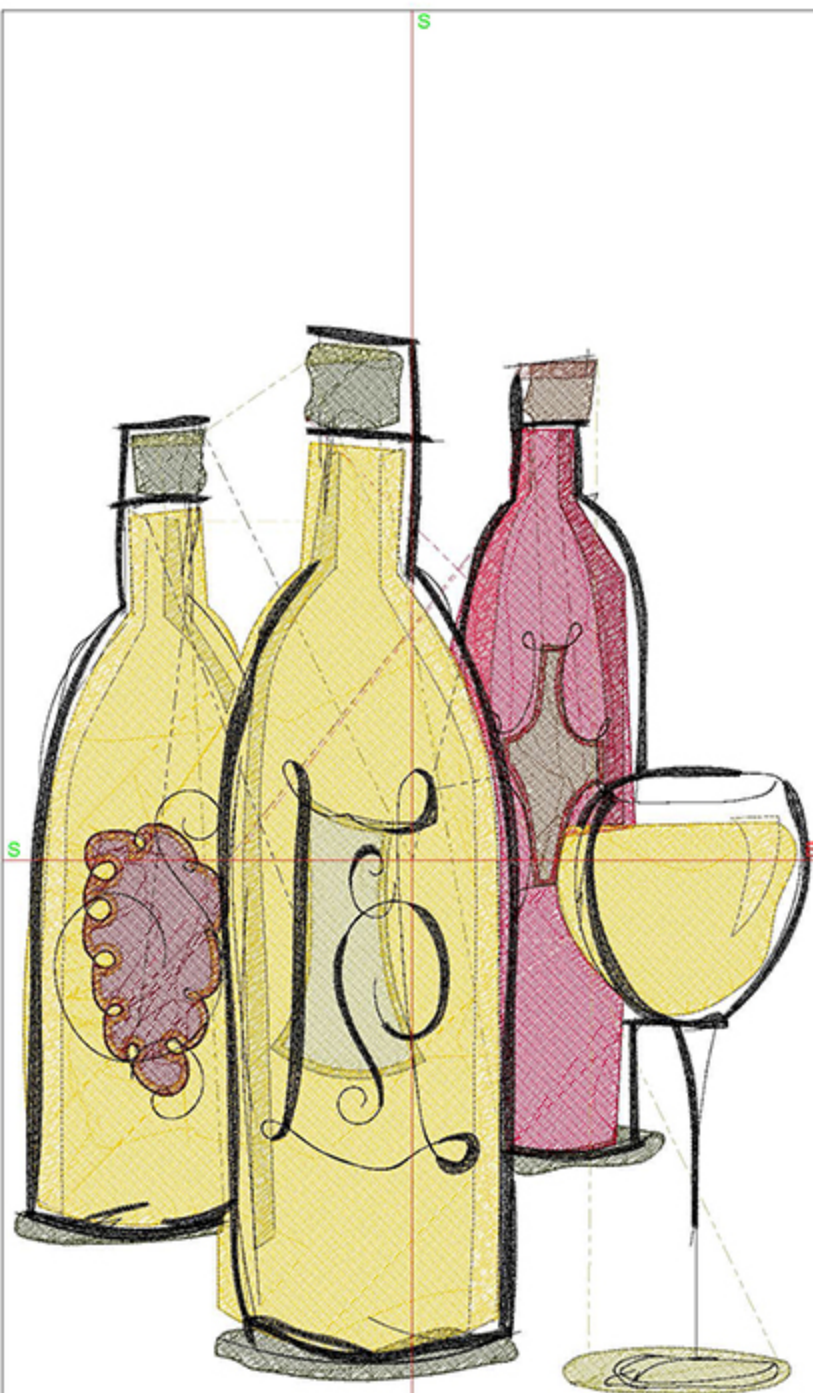

Design Worksheet

Zoom: 0.84

BERNINA Embroidery
Software DesignerPlus

Name: WNTrio6x8.ART

Height: 194.8 mm
Width: 150.0 mm
Stitches: 41789
Colors: 10
Color changes: 9
Trims: 22
Machine format: Bernina
Hoop: Designer Royal (360 x 200)
Total bobbin: 90.59m

Color Sequence:

#	Color	Code	Name	Chart
1.	8	1756	Pea Green	Madeira Polyneon
2.	6	1838	Brick Red	Madeira Polyneon
3.	4	1683	Lemon Drop	Madeira Polyneon
4.	5	1981	Carmine	Madeira Polyneon
5.	7	1754	Raspberry Punch	Madeira Polyneon
6.	9	1945	Sienna	Madeira Polyneon
7.	10	1942	Rose Gold	Madeira Polyneon
8.	2	1706	Guacamole	Madeira Polyneon
9.	3	1666	Cornsilk	Madeira Polyneon
10.	1	1800	Emerald Black	Madeira Polyneon

Machine runtime:

Module	Runtime (hr:min:sec)
Default	1:39:27