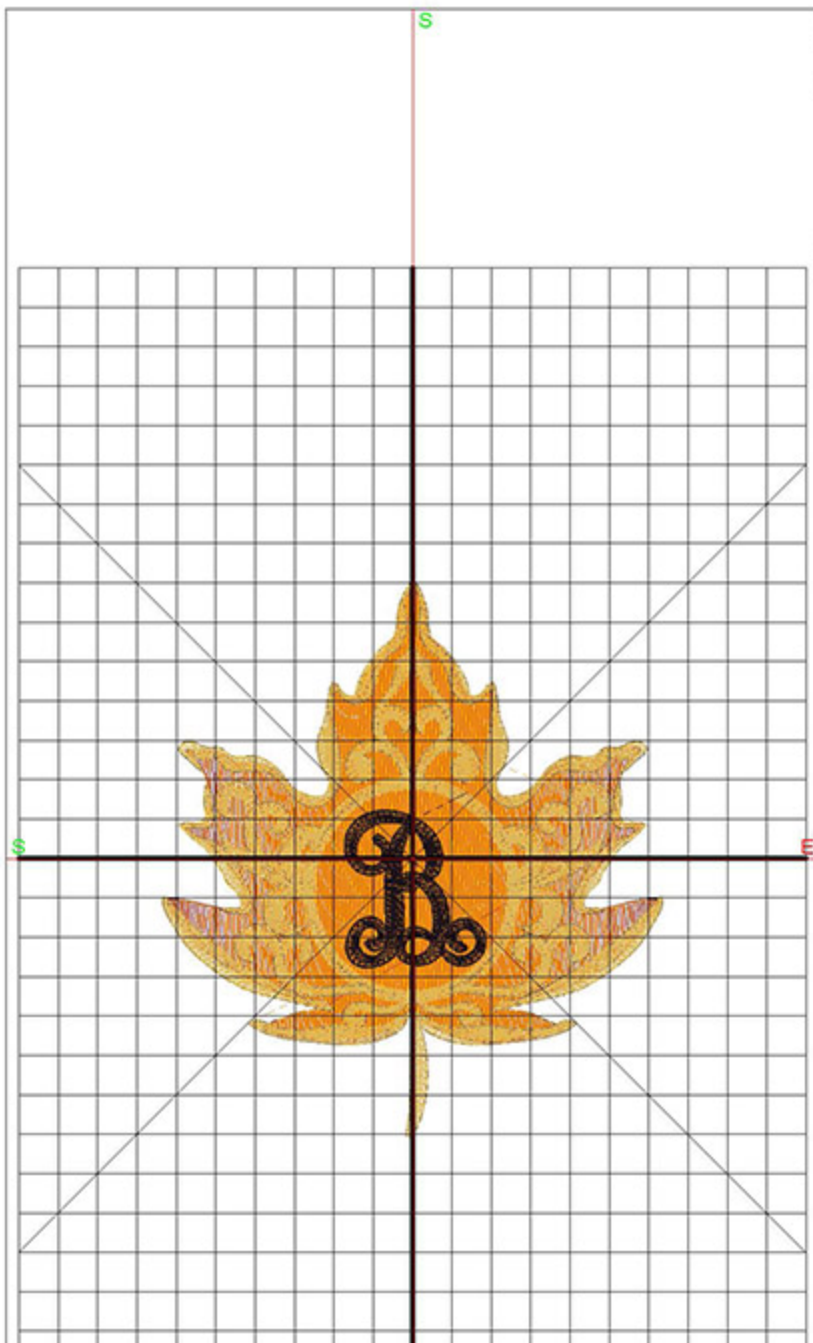

Total bobbin: 60.89m

Color Film:

#	Chart	Code	Name	Thread
1.	■ Madeira Polyneon	1955	Citrus Burst	58.62m
2.	■ Madeira Polyneon	1821	Terra Cotta	19.85m
3.	■ Yenmet	7012	S-4 Renaissance Gold Metallic	63.03m
4.	■ Madeira Polyneon	1931	Bittersweet Chocolate	10.13m

Machine runtime: 0:35:45