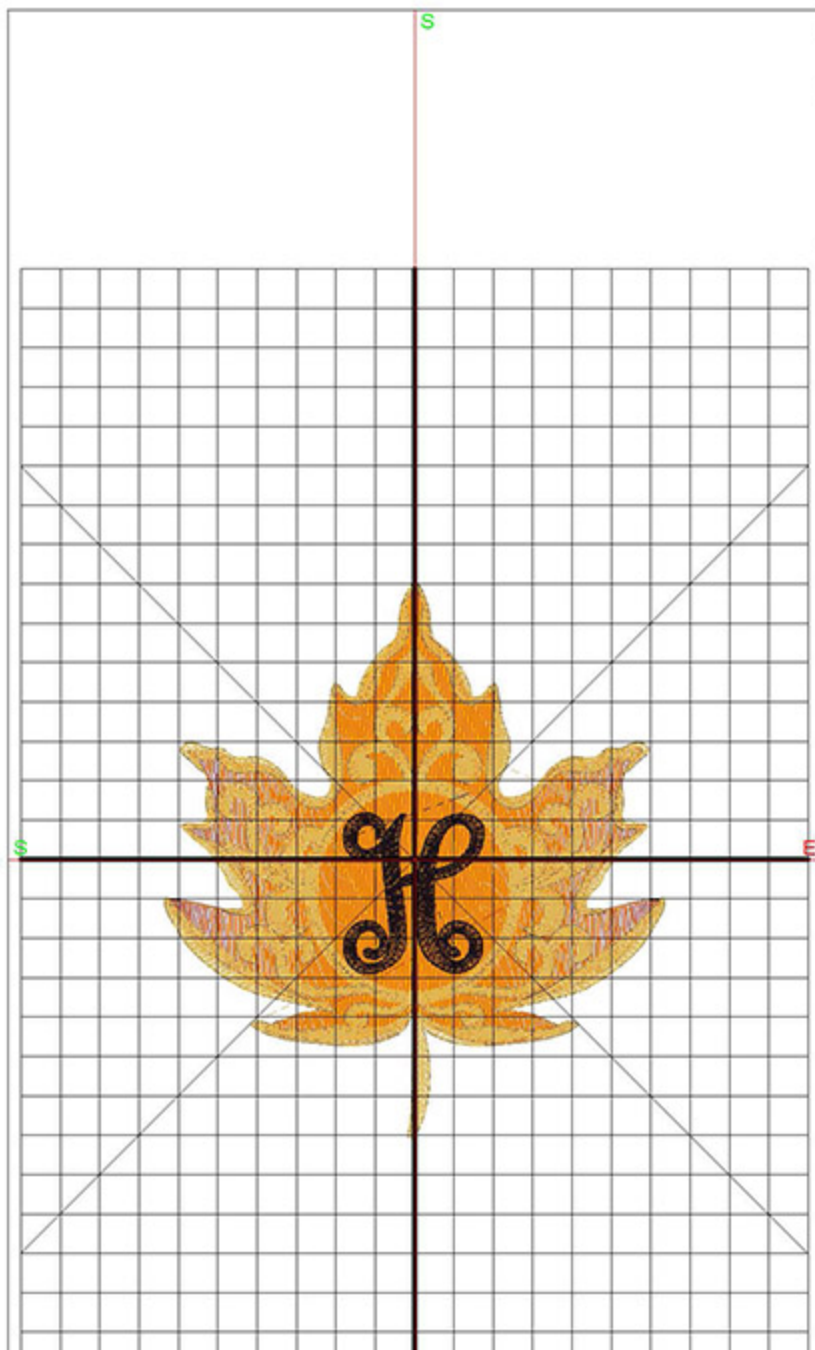

Total bobbin: 60.98m

Color Film:

#	Chart	Code	Name	Thread
1.	■	1955	Citrus Burst	58.61m
2.	■	1821	Terra Cotta	19.85m
3.	■	7012	S-4 Renaissance Gold Metallic	63.03m
4.	■	1931	Bittersweet Chocolate	10.13m

Machine runtime: 0:35:42