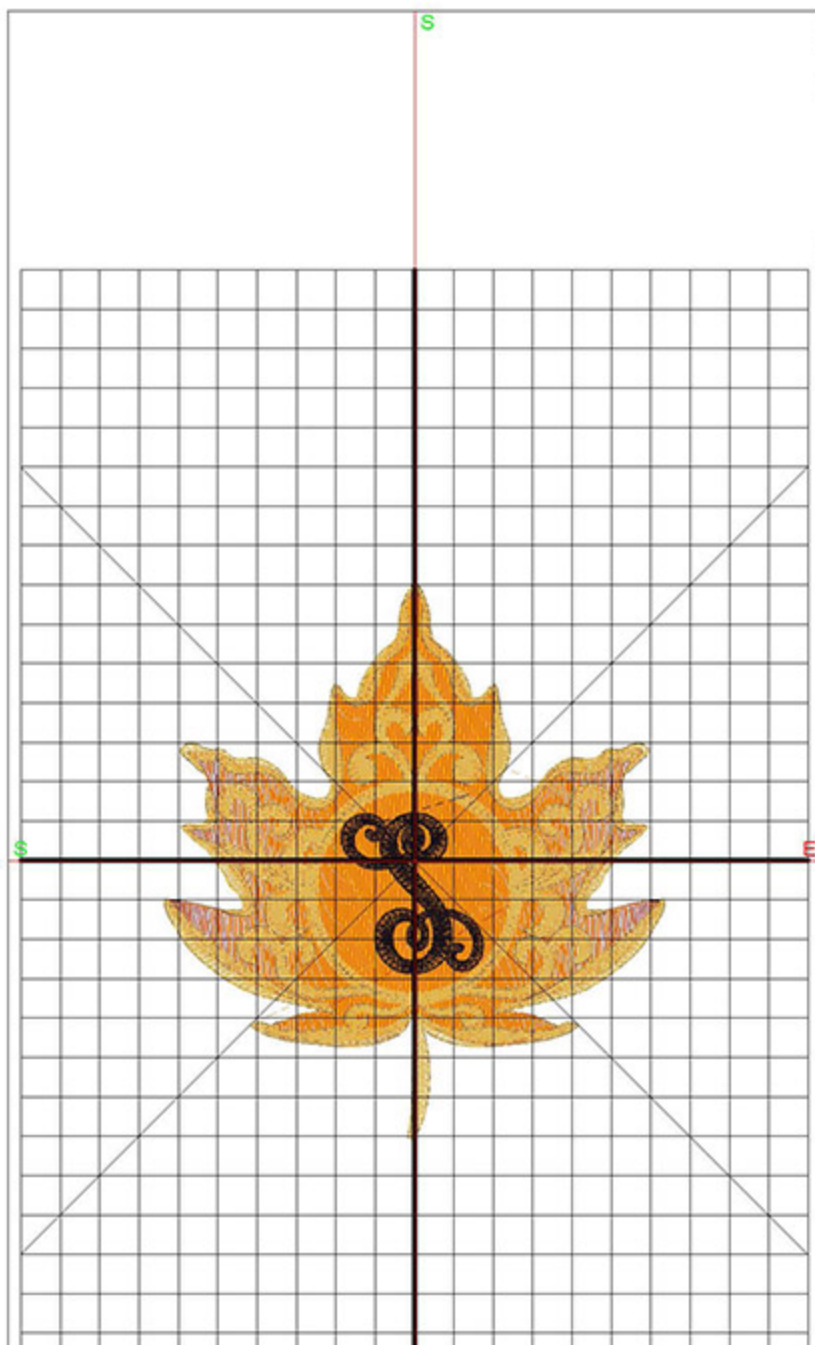

Total bobbin: 60.63m

Color Film:

#	Chart	Code	Name	Thread
1.	■ Madeira Polyneon	1955	Citrus Burst	58.61m
2.	■ Madeira Polyneon	1821	Terra Cotta	19.85m
3.	■ Yenmet	7012	S-4 Renaissance Gold Metallic	63.03m
4.	■ Madeira Polyneon	1931	Bittersweet Chocolate	9.39m

Machine runtime: 0:35:35