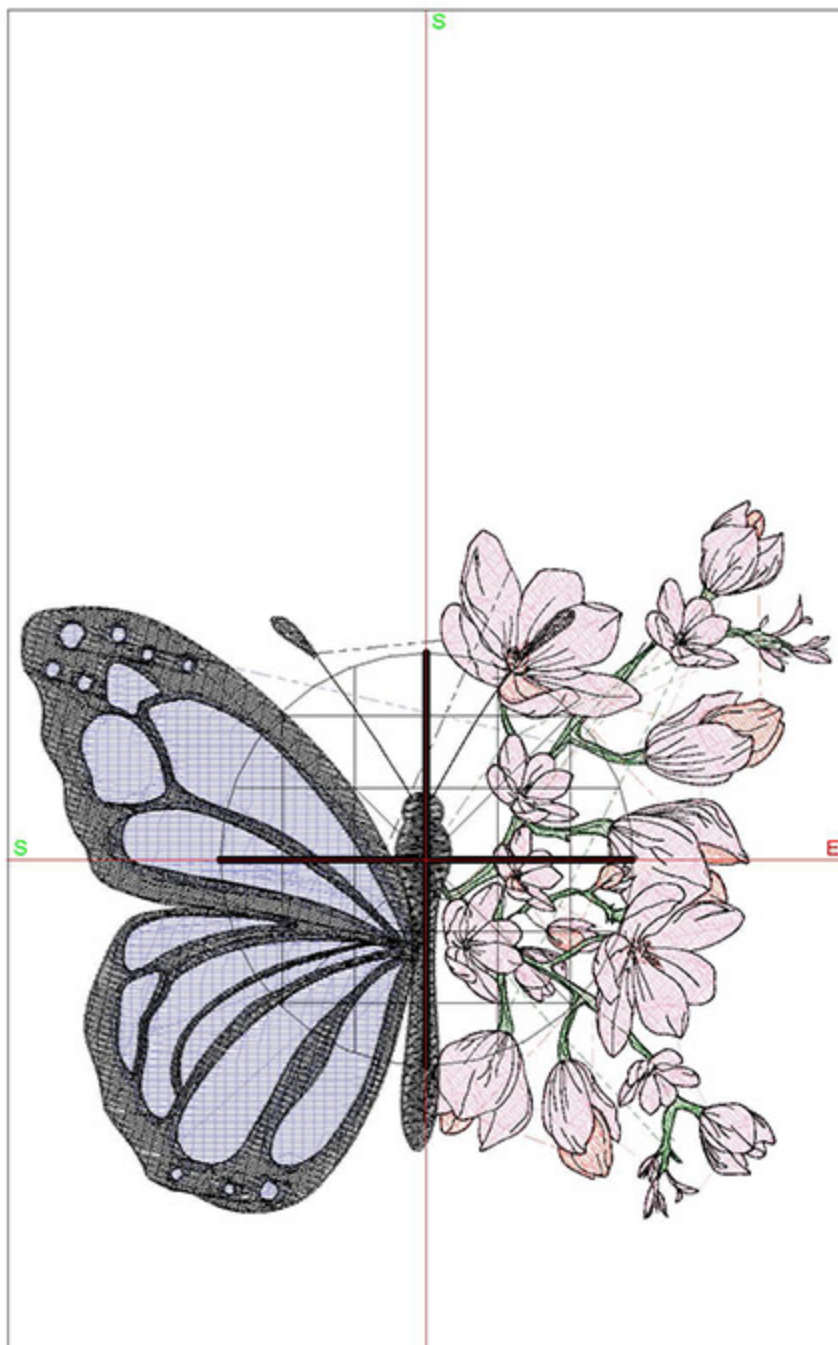

Design: BIDCherryBlossom4x5

Stitches: 23488

Colors: 5

Height: 99.9 mm

Width: 112.9 mm

Zoom: 1.06

Total bobbin: 35.60m

Color Film: