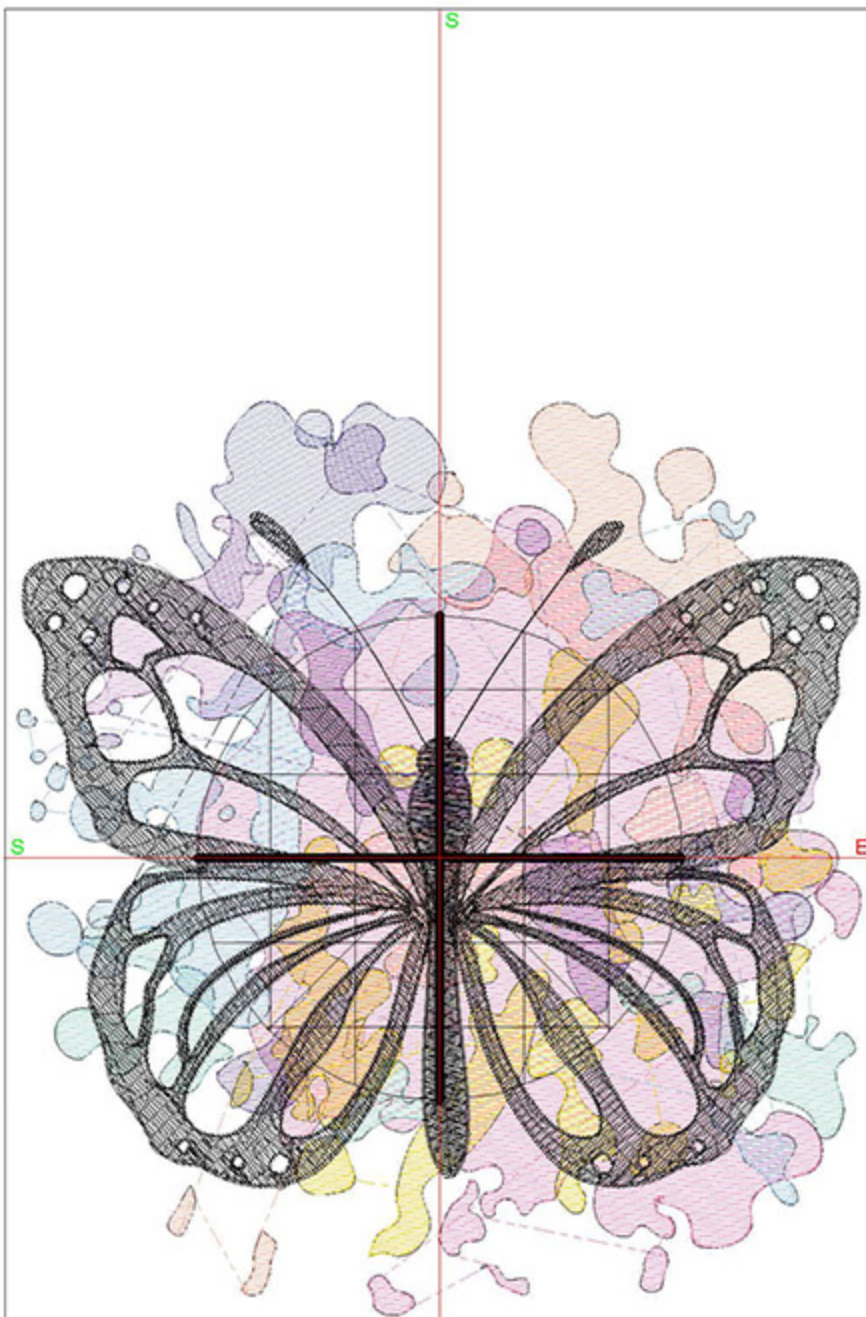

Zoom: 0.98

Total bobbin: 43.05m

Color Film:

#	Chart	Code	Name	Thread
1.		1921	Bubble Gum Pink	24.09m
2.		1817	Pleasant Peach	8.92m
3.		1933	Lavender Lilac	3.50m
4.		1832	Majestic Purple	5.59m
5.		1845	Mint	3.89m
6.		1980	Sunflower	8.75m
7.		1871	Porcelain Blue	7.73m
8.		1831	Purple Pansy	2.54m
9.		1800	Emerald Black	63.37m

Machine runtime: 0:41:47

Design Worksheet

BERNINA Embroidery Software DesignerPlus

Design: BIDInked4x5

Stitches: 23500

Colors: 9

Height: 108.2 mm

Width: 99.8 mm

Zoom: 1.24

Total bobbin: 38.80m

Color Film:

#	Chart	Code	Name	Thread
1.	Madeira Polyneon	1921	Bubble Gum Pink	23.89m
2.	Madeira Polyneon	1817	Pleasant Peach	8.94m
3.	Madeira Polyneon	1933	Lavender Lilac	3.50m
4.	Madeira Polyneon	1832	Majestic Purple	5.58m
5.	Madeira Polyneon	1845	Mint	3.89m
6.	Madeira Polyneon	1980	Sunflower	8.75m
7.	Madeira Polyneon	1871	Porcelain Blue	7.65m
8.	Madeira Polyneon	1831	Purple Pansy	2.54m
9.	Madeira Polyneon	1800	Emerald Black	47.73m