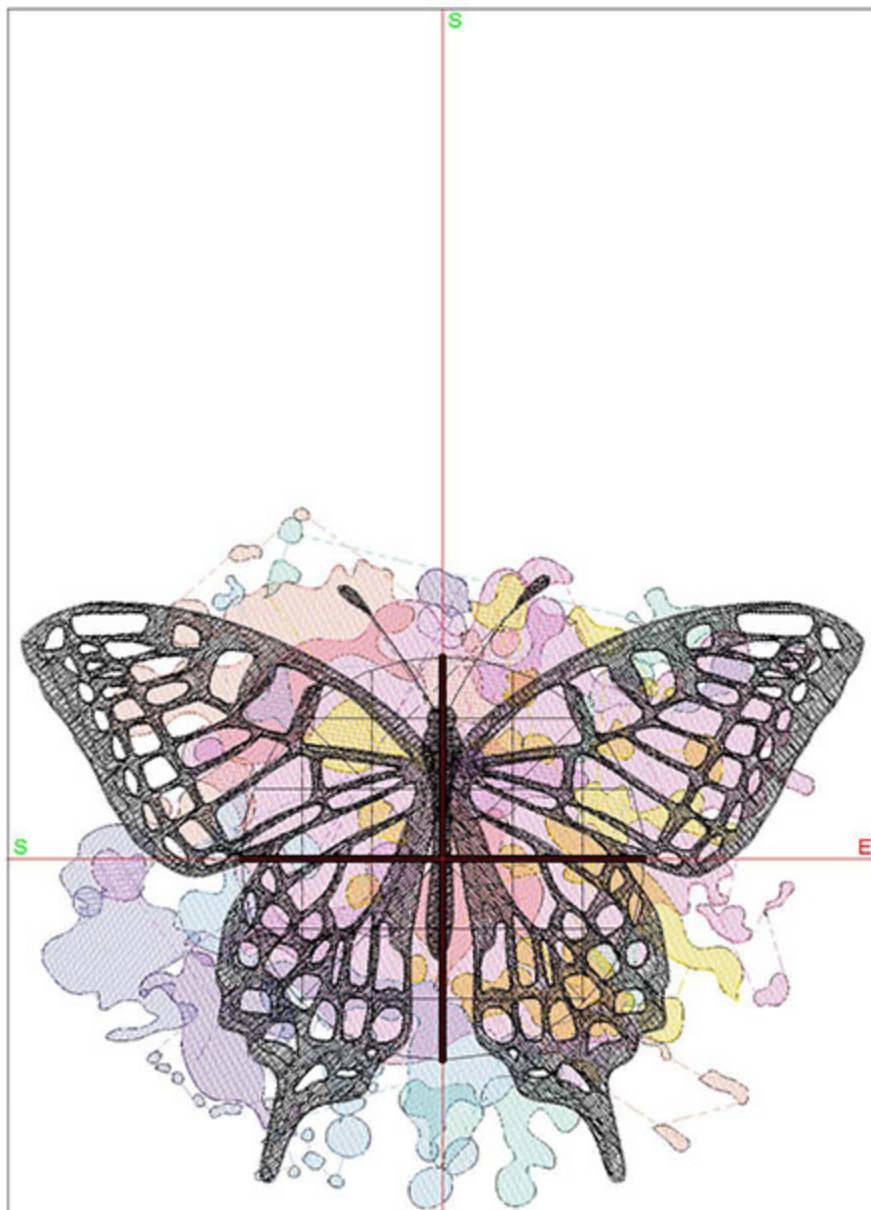

Total bobbin: 40.21m

Color Film:

#	Chart	Code	Name	Thread
1.	Madeira Polyneon	1921	Bubble Gum Pink	22.35m
2.	Madeira Polyneon	1820	Peach Tea	8.49m
3.	Madeira Polyneon	1933	Lavender Lilac	3.06m
4.	Madeira Polyneon	1831	Purple Pansy	5.10m
5.	Madeira Polyneon	1845	Mint	3.51m
6.	Madeira Polyneon	1980	Sunflower	8.23m
7.	Madeira Polyneon	1871	Porcelain Blue	6.96m
8.	Madeira Polyneon	1832	Majestic Purple	2.37m
9.	Madeira Polyneon	1800	Emerald Black	61.82m

Machine runtime: 0:49:55