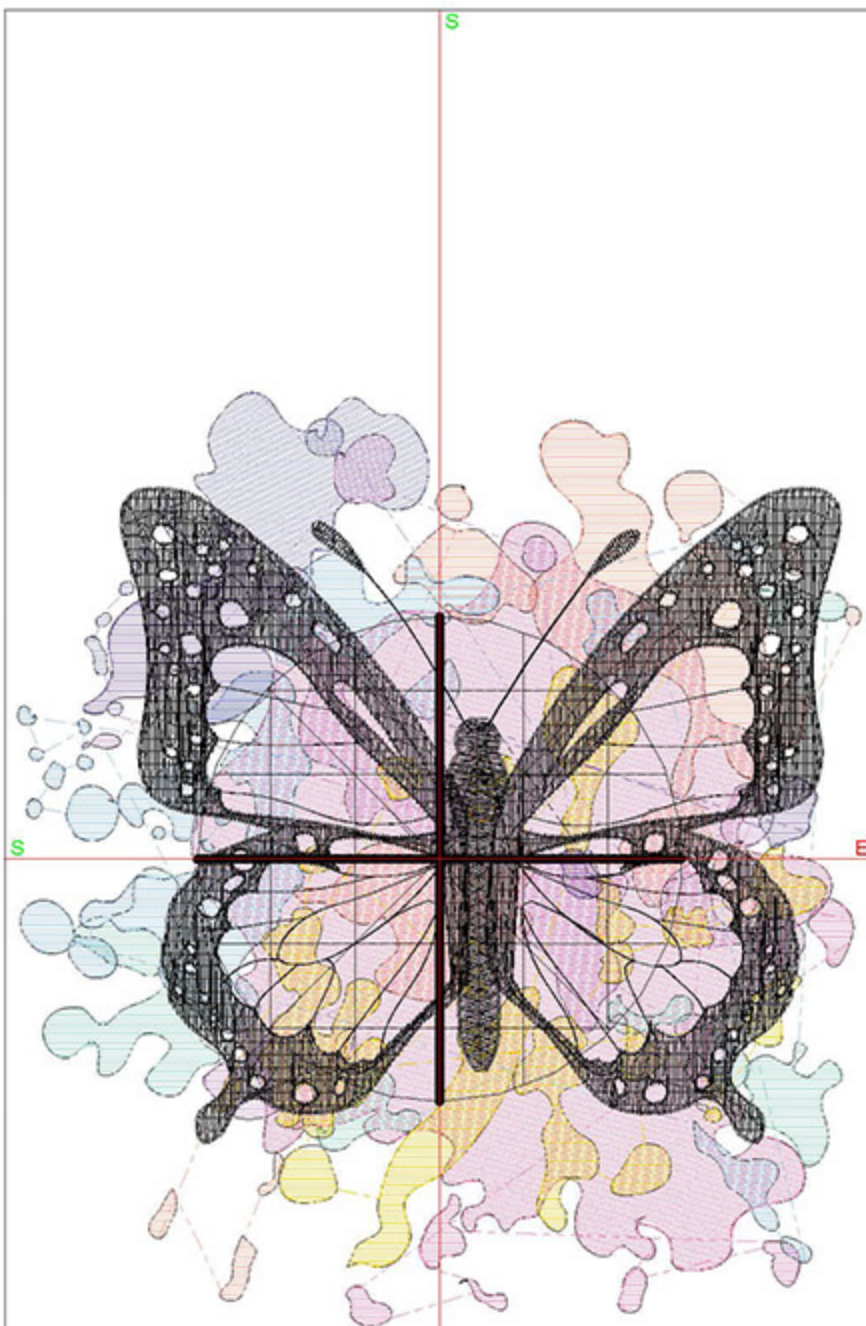

Machine runtime: 0:36:26

Design Worksheet

BERNINA Embroidery Software DesignerPlus
Design: BIDButterflyInked4x5

Stitches: 23676

Colors: 9

Height: 110.6 mm

Width: 99.8 mm

Zoom: 1.24

Zoom: 0.98

Total bobbin: 43.05m

Color Film:

#	Chart	Code	Name	Thread
1.		1921	Bubble Gum Pink	24.09m
2.		1817	Pleasant Peach	8.92m
3.		1933	Lavender Lilac	3.50m
4.		1832	Majestic Purple	5.59m
5.		1845	Mint	3.89m
6.		1980	Sunflower	8.75m
7.		1871	Porcelain Blue	7.73m
8.		1831	Purple Pansy	2.54m
9.		1800	Emerald Black	63.37m