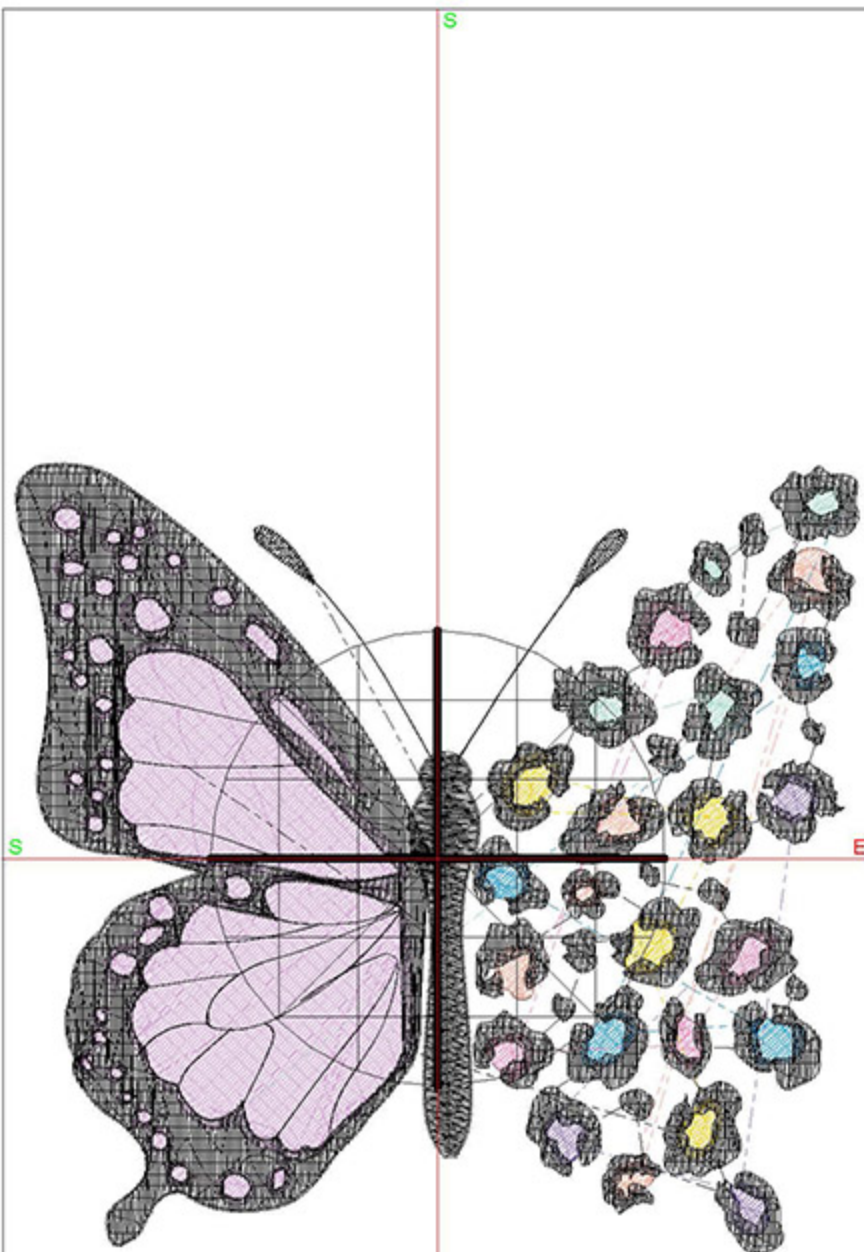

Design Worksheet

BERNINA Embroidery Software DesignerPlus

Design: BIDButterflySpots4x5

Stitches: 20094

Colors: 8

Height: 100.0 mm

Width: 106.3 mm

Zoom: 1.17

Total bobbin: 33.33m

Color Film:

#	Chart	Code	Name	Thread
1.		Madeira Polyneon 1831	Purple Pansy	24.62m
2.		Madeira Polyneon 1845	Mint	1.31m
3.		Madeira Polyneon 1977	Peacock Blue	1.79m
4.		Madeira Polyneon 1820	Peach Tea	2.01m
5.		Madeira Polyneon 1921	Bubble Gum Pink	1.88m
6.		Madeira Polyneon 1832	Majestic Purple	1.26m
7.		Madeira Polyneon 1980	Sunflower	2.08m
8.		Madeira Polyneon 1800	Emerald Black	61.48m

Machine runtime: 0:37:17