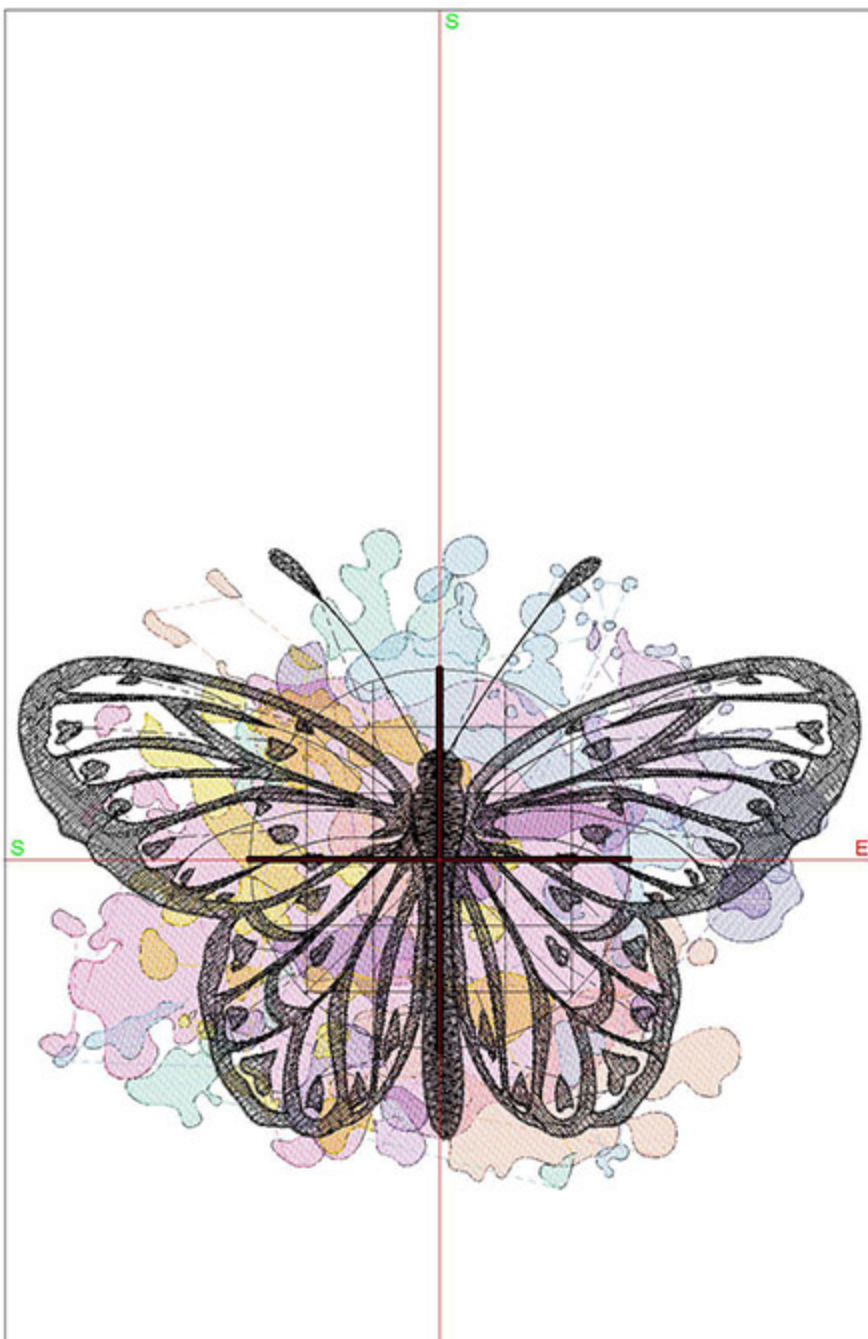

Machine runtime: 0:47:31

Design Worksheet

BERNINA Embroidery Software DesignerPlus

Design: BIDButterflyInkedTwo4x5

Stitches: 27862

Colors: 9

Height: 99.2 mm

Width: 127.2 mm

Zoom: 0.98

Total bobbin: 43.05m

Color Film:

#	Chart	Code	Name	Thread
1.		1921	Bubble Gum Pink	24.09m
2.		1817	Pleasant Peach	8.92m
3.		1933	Lavender Lilac	3.50m
4.		1832	Majestic Purple	5.59m
5.		1845	Mint	3.89m
6.		1980	Sunflower	8.75m
7.		1871	Porcelain Blue	7.73m
8.		1831	Purple Pansy	2.54m
9.		1800	Emerald Black	63.37m