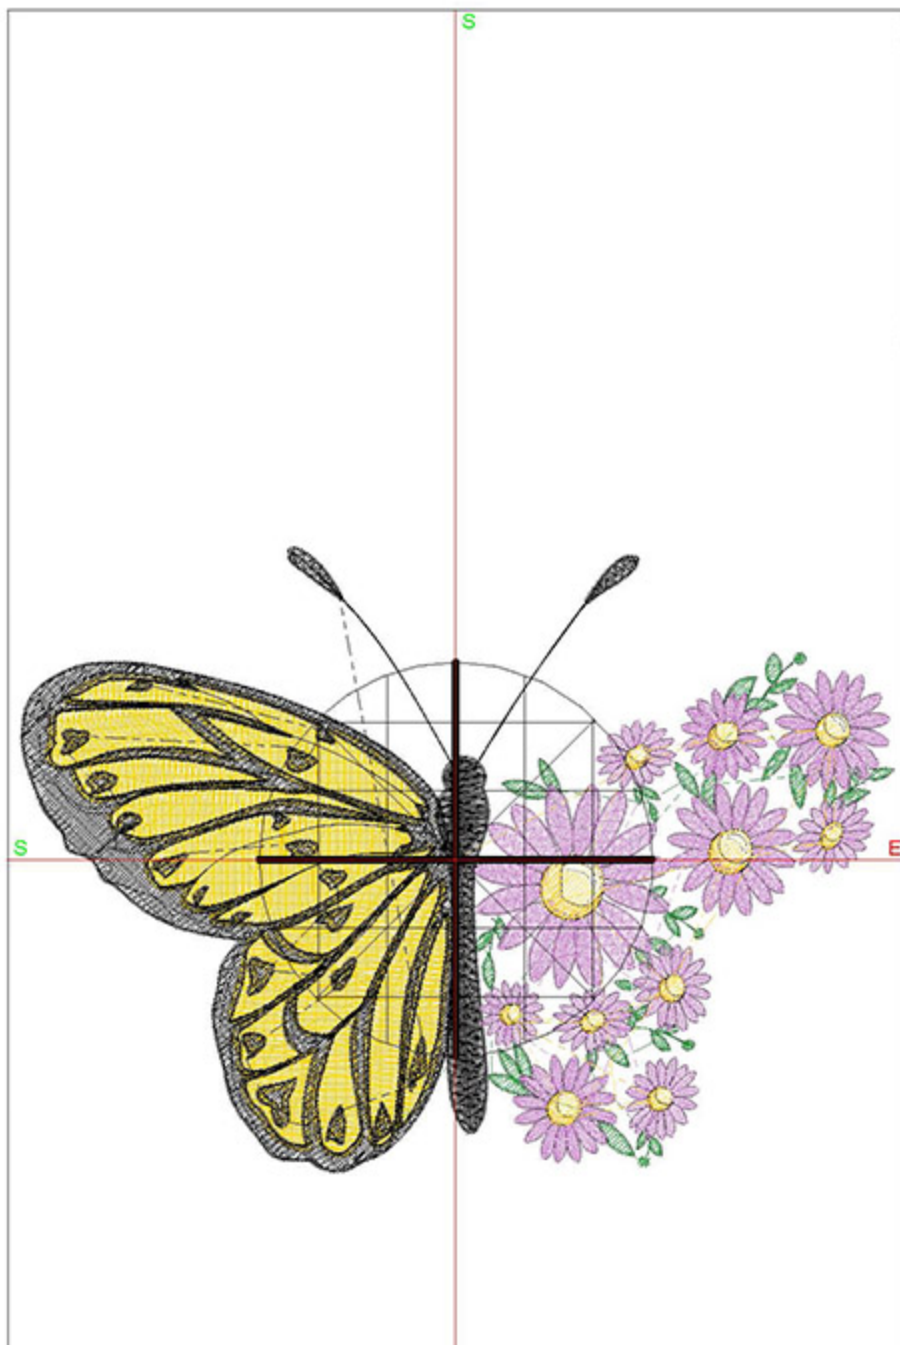

Machine runtime: 0:43:06

Design Worksheet

BERNINA Embroidery Software DesignerPlus

Design: BIDDaisies4x5

Stitches: 25203

Colors: 7

Height: 91.3 mm

Width: 126.9 mm

Zoom: 1.01

Total bobbin: 35.62m

Color Film:

#	Chart	Code	Name	Thread
1.		1980	Sunflower	32.77m
2.		1650	Fresh Pine	6.27m
3.		1800	Emerald Black	34.99m
4.		1831	Purple Pansy	30.76m
5.		1735	Lemonade	3.64m
6.		15	White	0.39m
7.		1624	Egg Yolk	1.69m