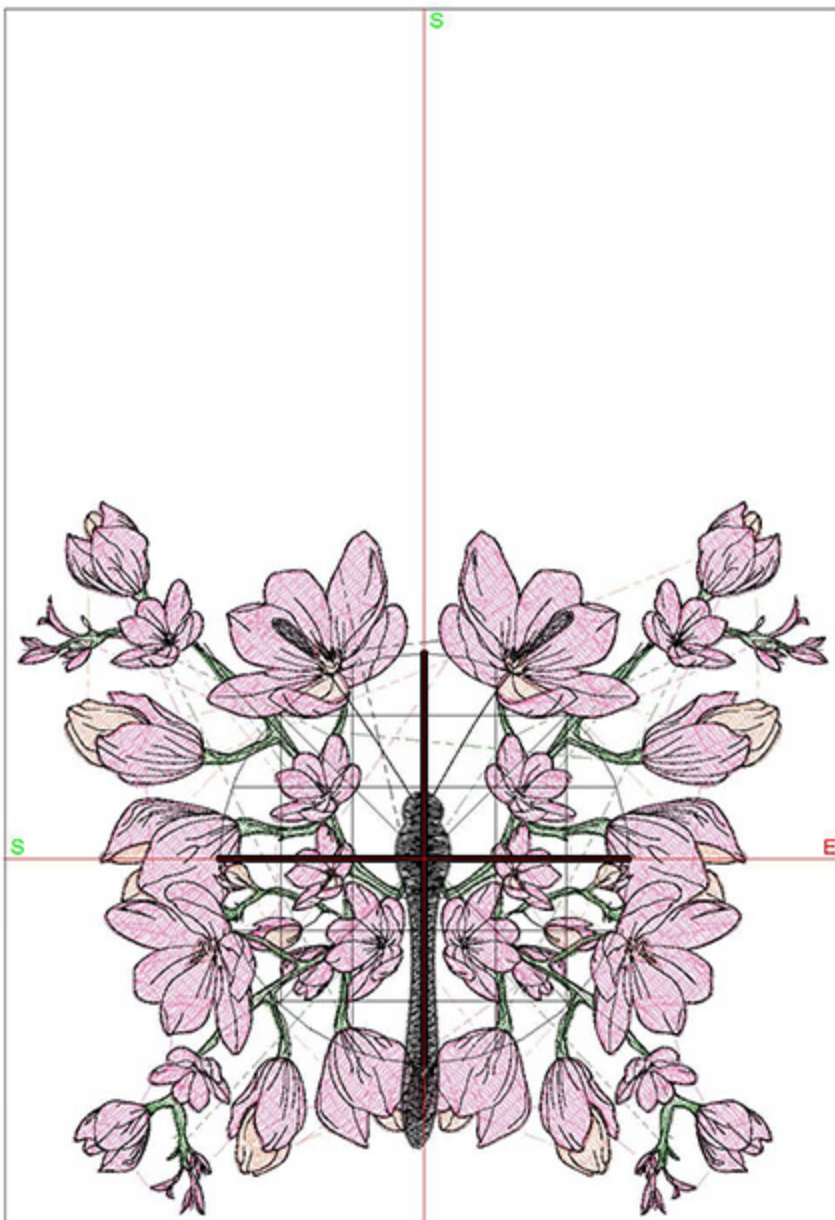

Total bobbin: 34.38m

Color Film:

#	Chart	Code	Name	Thread
1.	Madeira Polyneon	1770	Light Emerald Green	10.15m
2.	Madeira Polyneon	1817	Pleasant Peach	7.70m
3.	Madeira Polyneon	1921	Bubble Gum Pink	52.22m
4.	Madeira Polyneon	1800	Emerald Black	41.10m

Machine runtime: 0:43:06