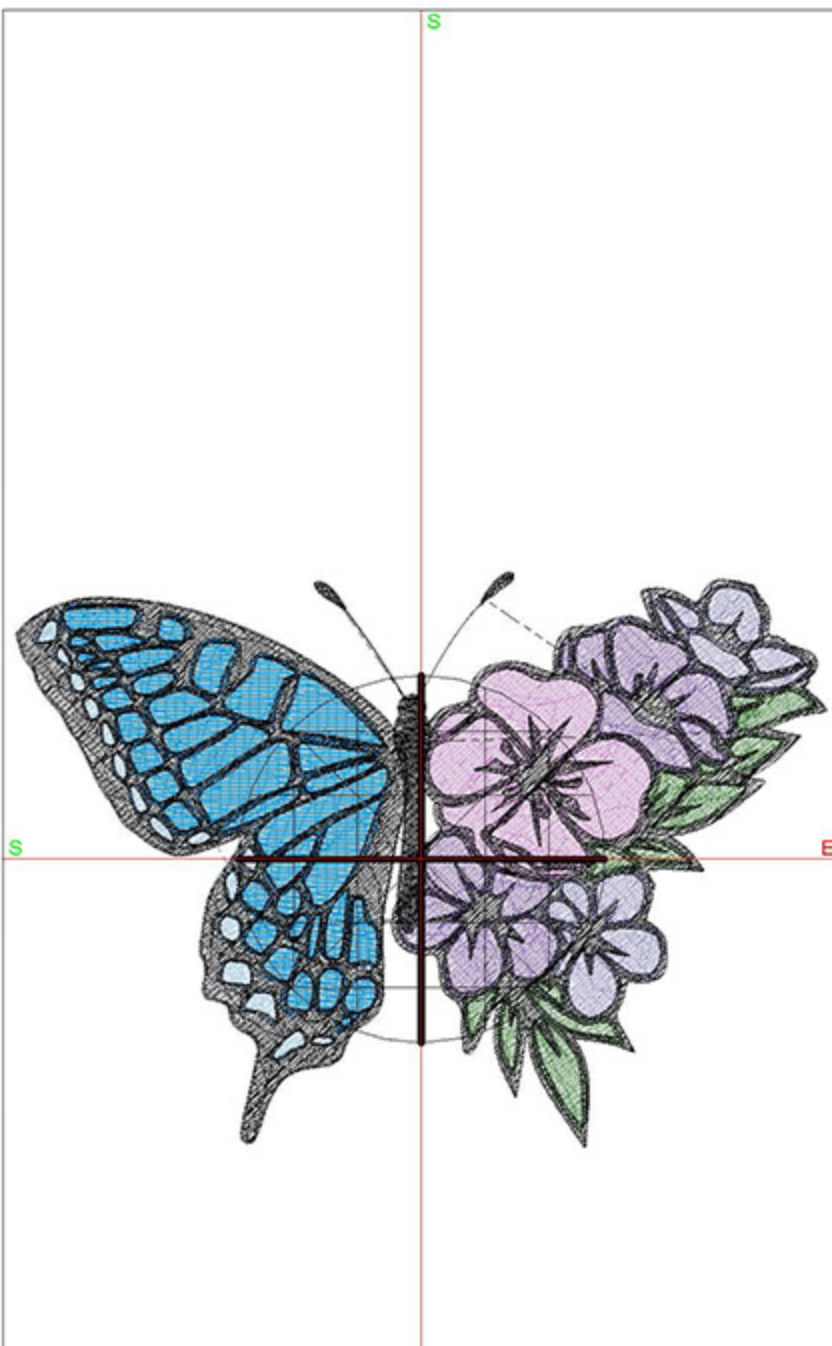

Design Worksheet

BERNINA Embroidery Software DesignerPlus

Design: BIDBlueButterfly4x5

Stitches: 29414

Colors: 7

Height: 90.0 mm

Width: 126.9 mm

Zoom: 0.94

Total bobbin: 40.68m

Color Film:

#	Chart	Code	Name	Thread
1.		Madeira Polyneon 1871	Porcelain Blue	4.22m
2.		Madeira Polyneon 1977	Peacock Blue	23.63m
3.		Madeira Polyneon 1832	Majestic Purple	11.49m
4.		Madeira Polyneon 1933	Lavender Lilac	8.08m
5.		Madeira Polyneon 1831	Purple Pansy	11.92m
6.		Madeira Polyneon 1770	Light Emerald Green	8.34m
7.		Madeira Polyneon 1800	Emerald Black	59.79m

Zoom: 0.98

Total bobbin: 43.05m

Color Film:

#	Chart	Code	Name	Thread
1.		1921	Bubble Gum Pink	24.09m
2.		1817	Pleasant Peach	8.92m
3.		1933	Lavender Lilac	3.50m
4.		1832	Majestic Purple	5.59m
5.		1845	Mint	3.89m
6.		1980	Sunflower	8.75m
7.		1871	Porcelain Blue	7.73m
8.		1831	Purple Pansy	2.54m
9.		1800	Emerald Black	63.37m