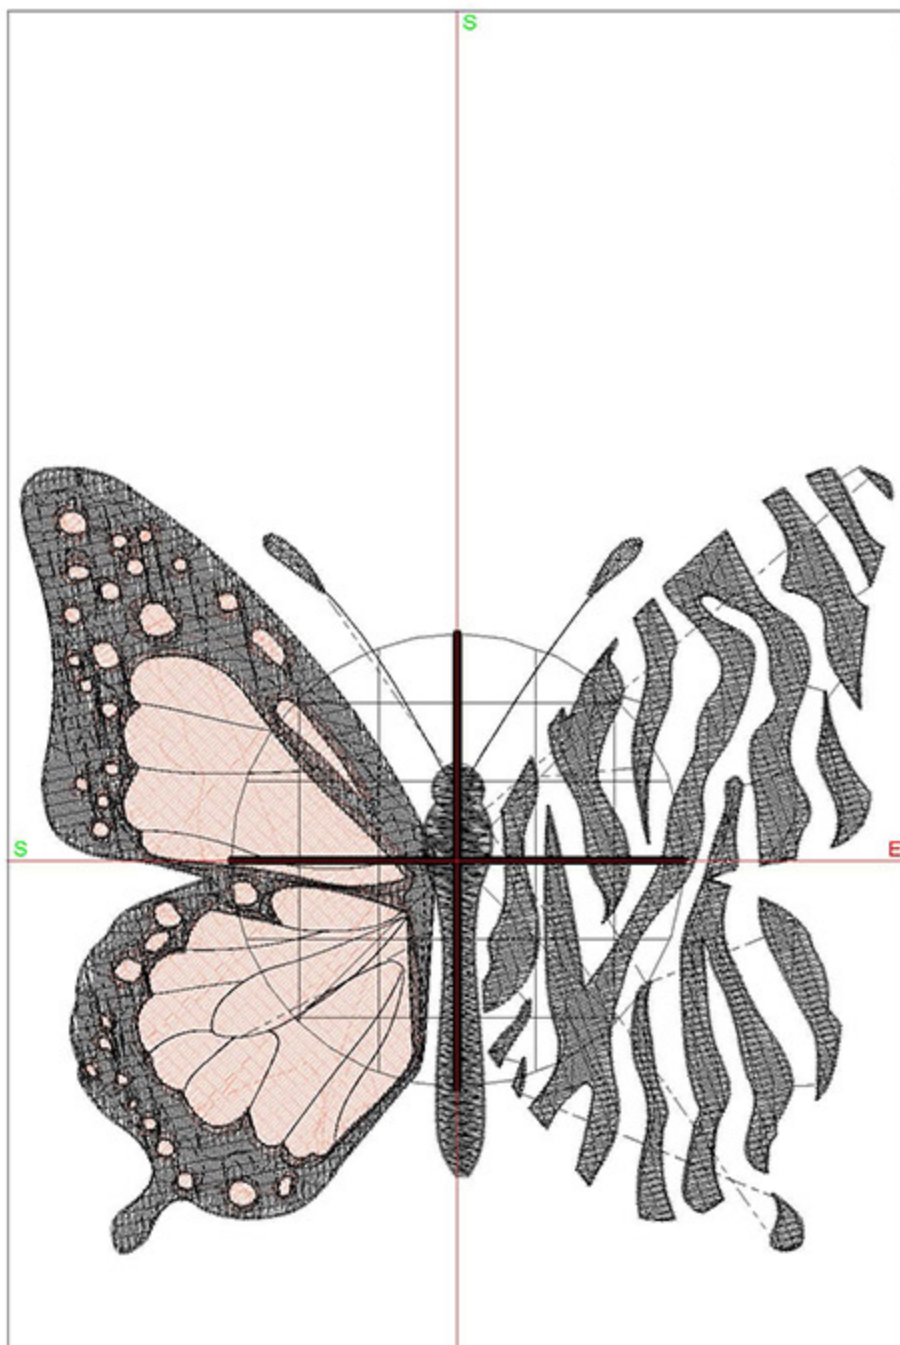

Total bobbin: 31.49m

Color Film:

#	Chart	Code	Name	Thread
1.	Madeira Polyneon	1820	Peach Tea	25.03m
2.	Madeira Polyneon	1800	Emerald Black	63.75m

Machine runtime: 0:25:15