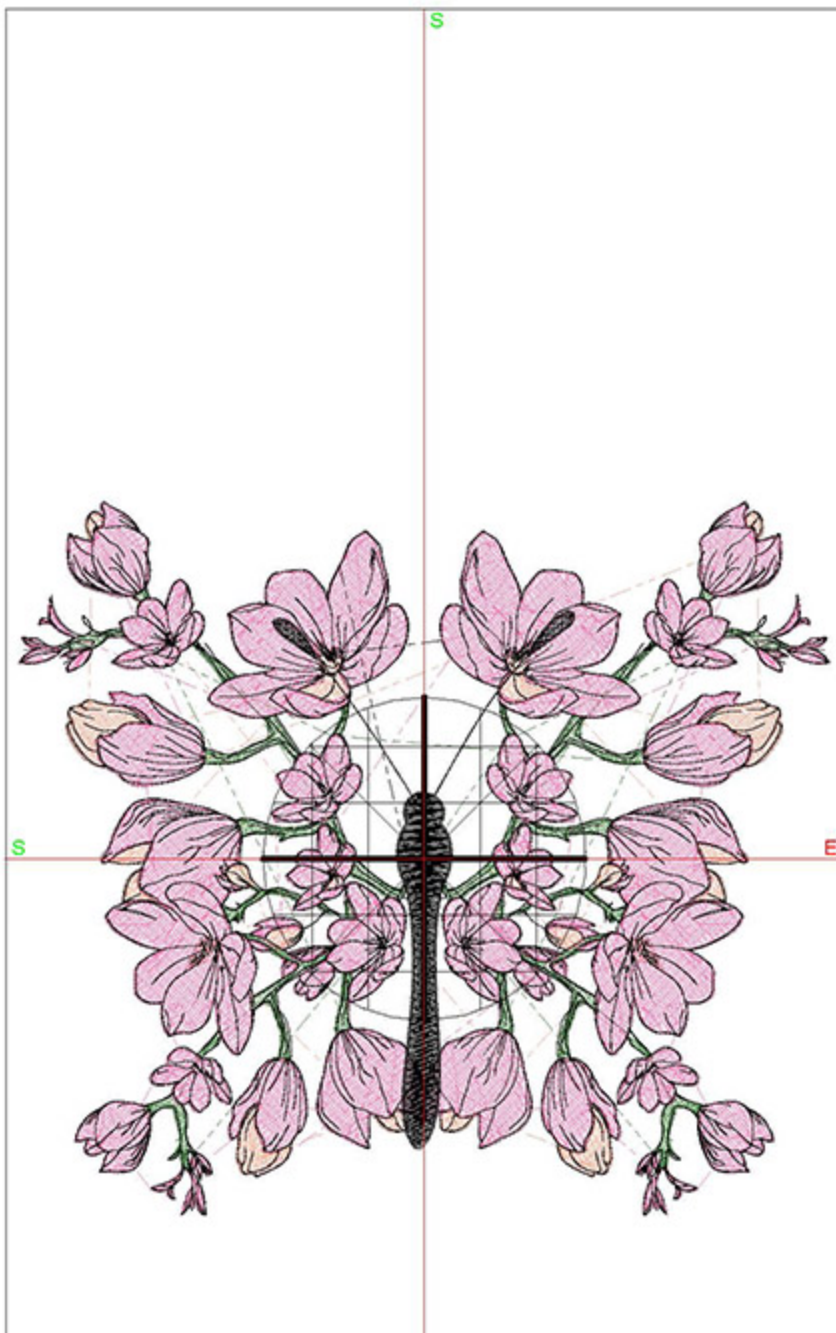

Stitches: 31187
Colors: 5
Height: 126.9 mm
Width: 143.5 mm
Zoom: 0.83

Total bobbin: 53.27m

Color Film:

#	Chart	Code	Name	Thread
1.	Madeira Polyneon	1770	Light Emerald Green	6.77m
2.	Madeira Polyneon	1933	Lavender Lilac	35.02m
3.	Madeira Polyneon	1777	Bright Peach	5.29m
4.	Madeira Polyneon	1815	Baby Pink	38.10m
5.	Madeira Polyneon	1800	Emerald Black	67.10m

Machine runtime: 0:45:04

Design Worksheet

BERNINA Embroidery Software DesignerPlus
Design: BIDCherryBlossomDouble5x7

Stitches: 33847
Colors: 4
Height: 126.8 mm
Width: 144.2 mm
Zoom: 0.83

Total bobbin: 49.63m