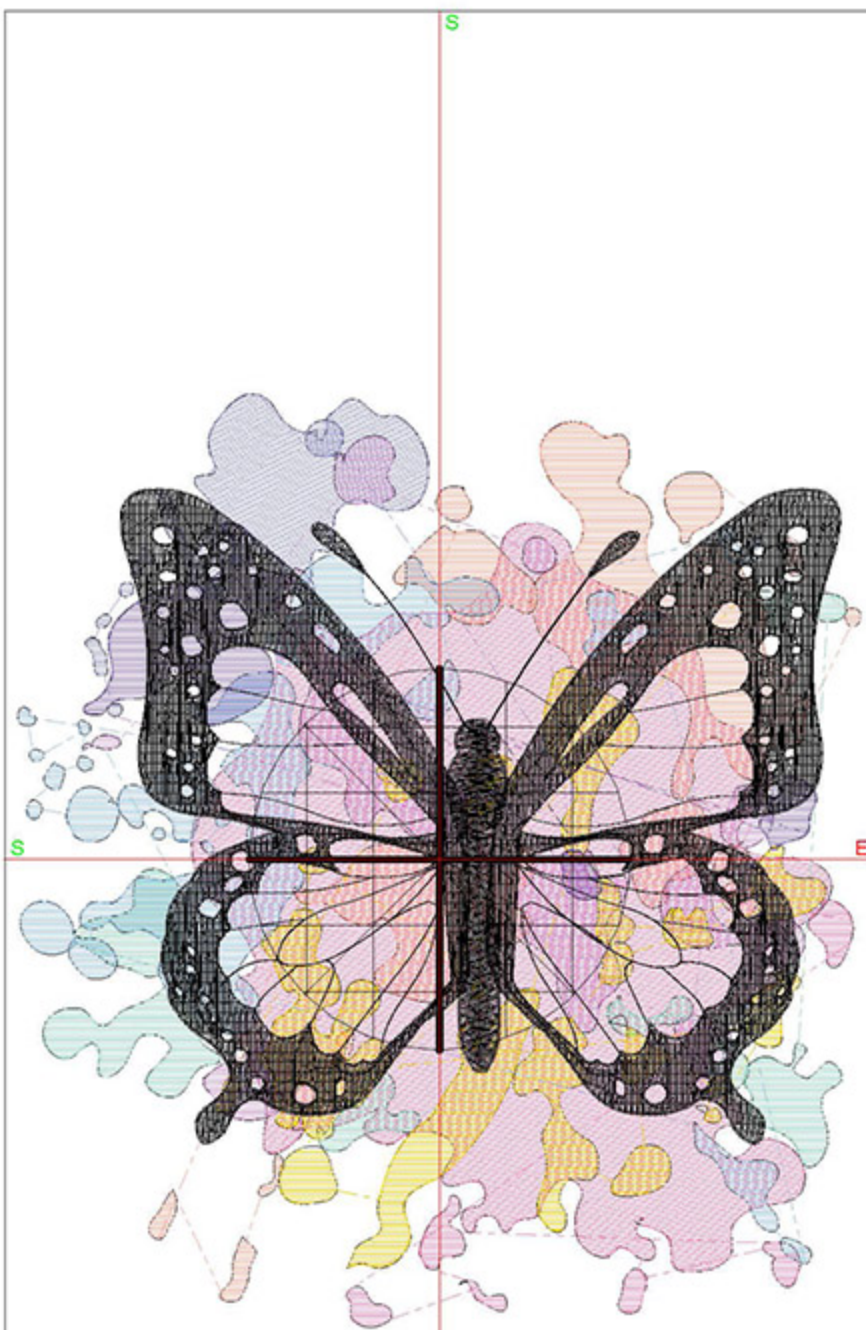

Total bobbin: 59.27m

Color Film:

#	Chart	Code	Name	Thread
1.		Madeira Polyneon 1921	Bubble Gum Pink	37.68m
2.		Madeira Polyneon 1820	Peach Tea	13.69m
3.		Madeira Polyneon 1933	Lavender Lilac	4.99m
4.		Madeira Polyneon 1831	Purple Pansy	8.00m
5.		Madeira Polyneon 1845	Mint	5.47m
6.		Madeira Polyneon 1980	Sunflower	12.90m
7.		Madeira Polyneon 1871	Porcelain Blue	10.94m
8.		Madeira Polyneon 1832	Majestic Purple	3.81m
9.		Madeira Polyneon 1800	Emerald Black	67.55m

Machine runtime: 0:59:23