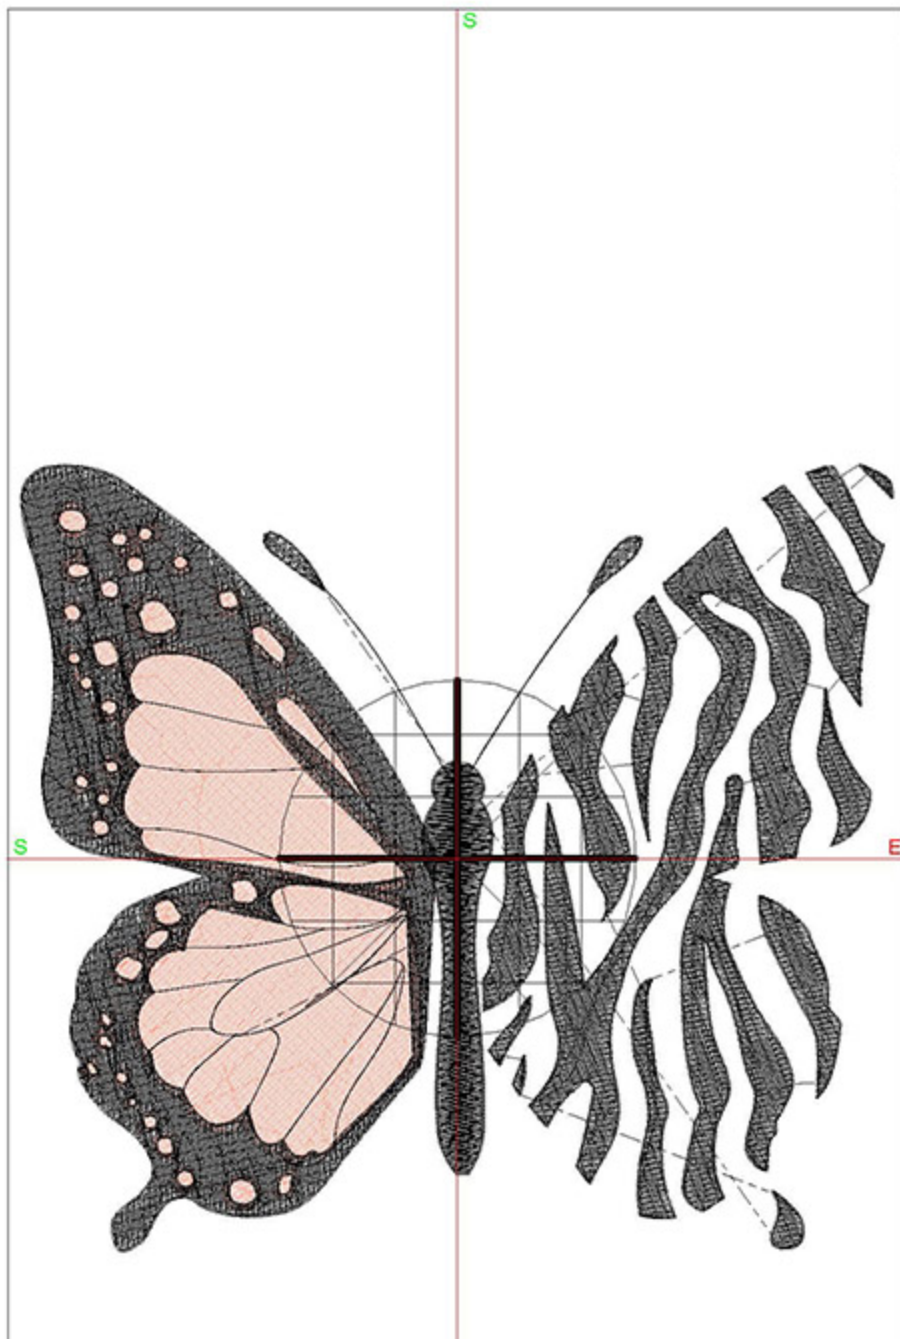

Total bobbin: 48.72m

Color Film:

#	Chart	Code	Name	Thread
1.	■	Madeira Polyneon 1820	Peach Tea	38.58m
2.	■	Madeira Polyneon 1800	Emerald Black	93.41m

Machine runtime: 0:34:41