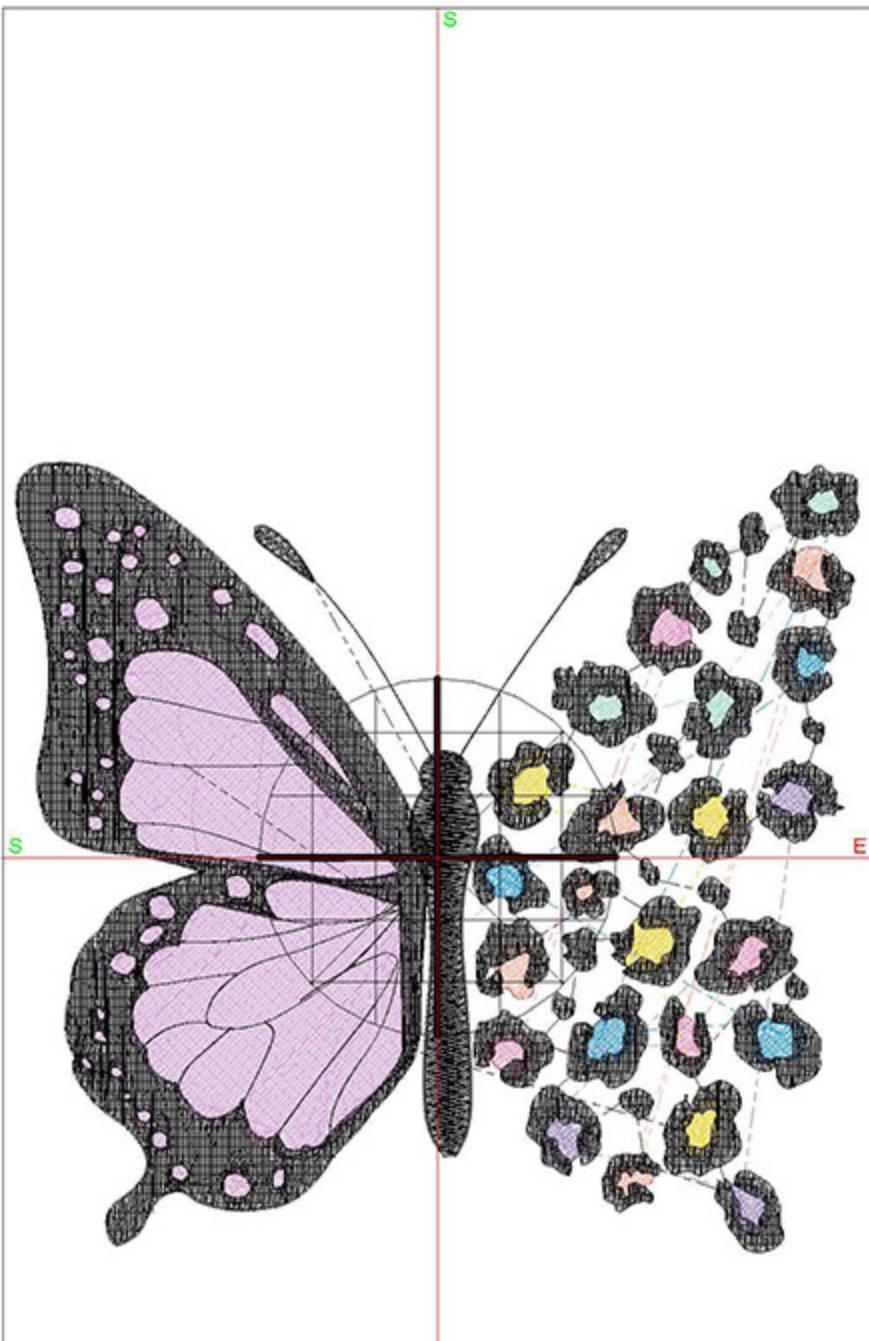

Design Worksheet

BERNINA Embroidery Software DesignerPlus
Design: BIDButterflySpots5x7

Stitches: 27525

Colors: 8

Height: 127.2 mm

Width: 135.2 mm

Zoom: 0.92

Total bobbin: 51.36m

Color Film:

#	Chart	Code	Name	Thread
1.		1831	Purple Pansy	37.86m
2.		1845	Mint	1.81m
3.		1977	Peacock Blue	2.60m
4.		1820	Peach Tea	2.87m
5.		1921	Bubble Gum Pink	2.72m
6.		1832	Majestic Purple	1.78m
7.		1980	Sunflower	3.02m
8.		1800	Emerald Black	89.07m

Machine runtime: 0:48:20