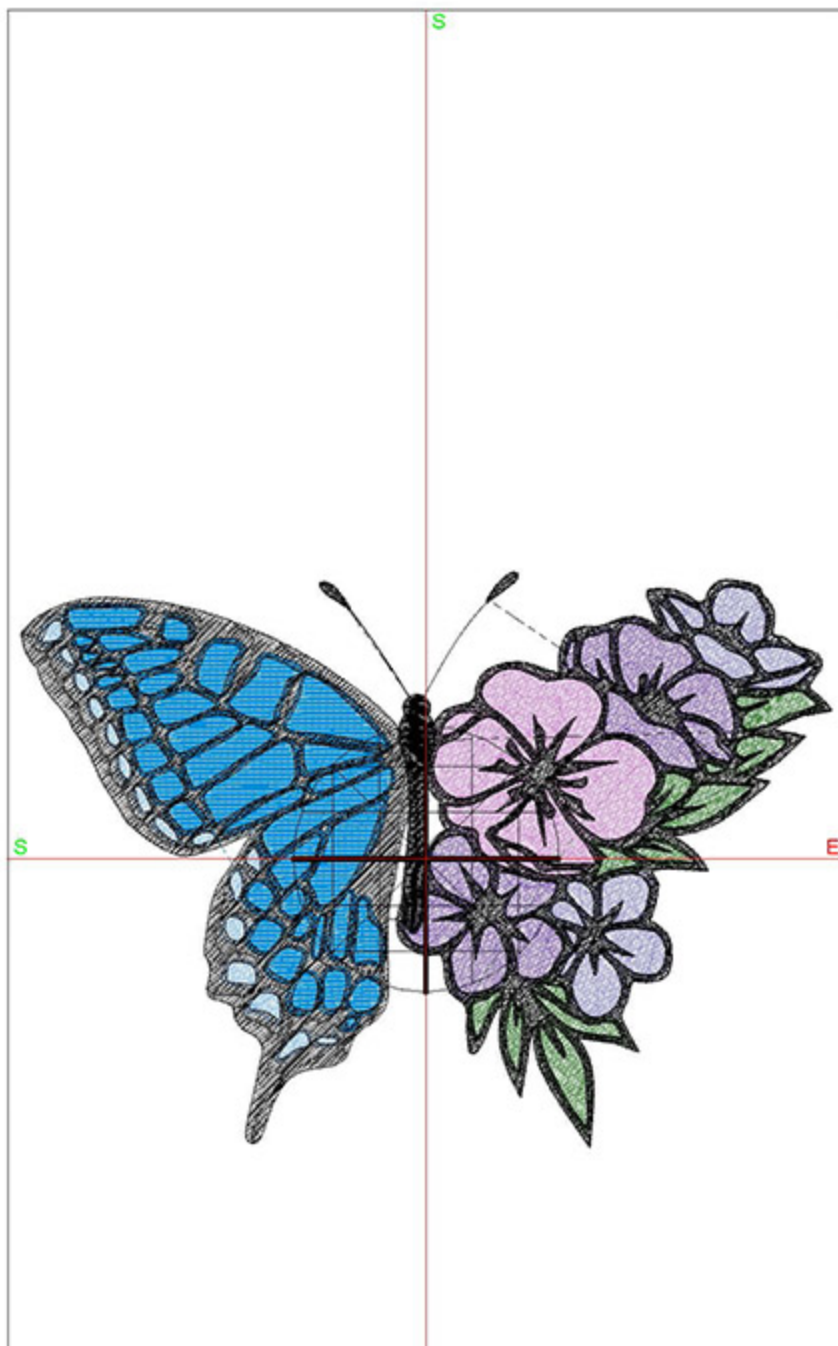

Design Worksheet

BERNINA Embroidery Software DesignerPlus

Design: BIDBlueButterfly5x7

Stitches: 44086

Colors: 7

Height: 124.1 mm

Width: 175.0 mm

Zoom: 0.68

Total bobbin: 71.85m

Color Film:

#	Chart	Code	Name	Thread
1.		Madeira Polyneon 1871	Porcelain Blue	6.69m
2.		Madeira Polyneon 1977	Peacock Blue	39.98m
3.		Madeira Polyneon 1832	Majestic Purple	19.32m
4.		Madeira Polyneon 1933	Lavender Lilac	13.27m
5.		Madeira Polyneon 1831	Purple Pansy	20.12m
6.		Madeira Polyneon 1770	Light Emerald Green	13.29m
7.		Madeira Polyneon 1800	Emerald Black	96.75m

Zoom: 0.76

Total bobbin: 66.44m

Color Film:

#	Chart	Code	Name	Thread
1.		1921	Bubble Gum Pink	38.37m
2.		1817	Pleasant Peach	13.38m
3.		1933	Lavender Lilac	5.17m
4.		1832	Majestic Purple	8.39m
5.		1845	Mint	5.48m
6.		1980	Sunflower	12.84m
7.		1871	Porcelain Blue	11.44m
8.		1831	Purple Pansy	3.74m
9.		1800	Emerald Black	89.92m