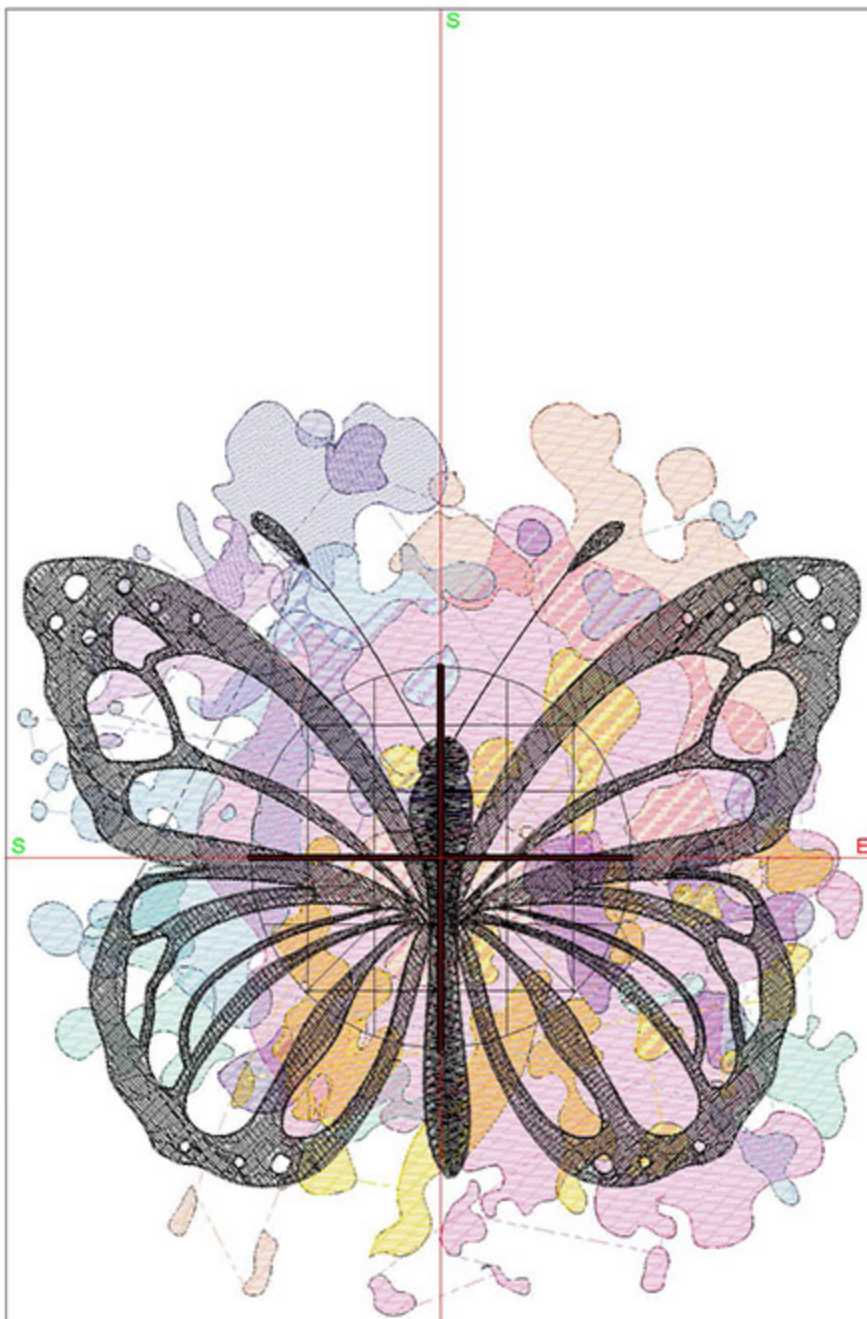

Total bobbin: 51.36m

Color Film:

#	Chart	Code	Name	Thread
1.		1831	Purple Pansy	37.86m
2.		1845	Mint	1.81m
3.		1977	Peacock Blue	2.60m
4.		1820	Peach Tea	2.87m
5.		1921	Bubble Gum Pink	2.72m
6.		1832	Majestic Purple	1.78m
7.		1980	Sunflower	3.02m
8.		1800	Emerald Black	89.07m

Machine runtime: 1:01:06

Design Worksheet

BERNINA Embroidery Software DesignerPlus

Design: BIDInked5x7

Stitches: 32335

Colors: 9

Height: 137.3 mm

Width: 126.8 mm

Zoom: 0.98

Total bobbin: 59.49m

Color Film:

#	Chart	Code	Name	Thread
1.		1921	Bubble Gum Pink	37.87m
2.		1817	Pleasant Peach	13.43m
3.		1933	Lavender Lilac	4.97m
4.		1832	Majestic Purple	8.00m
5.		1845	Mint	5.26m
6.		1980	Sunflower	12.89m
7.		1871	Porcelain Blue	10.77m
8.		1831	Purple Pansy	3.79m
9.		1800	Emerald Black	68.07m

#	Chart	Code	Name	Thread
1.		1921	Bubble Gum Pink	48.13m
2.		1820	Peach Tea	16.92m
3.		1933	Lavender Lilac	5.94m
4.		1831	Purple Pansy	9.90m
5.		1845	Mint	6.64m
6.		1980	Sunflower	15.67m
7.		1871	Porcelain Blue	13.38m
8.		1832	Majestic Purple	4.62m
9.		1800	Emerald Black	110.70m