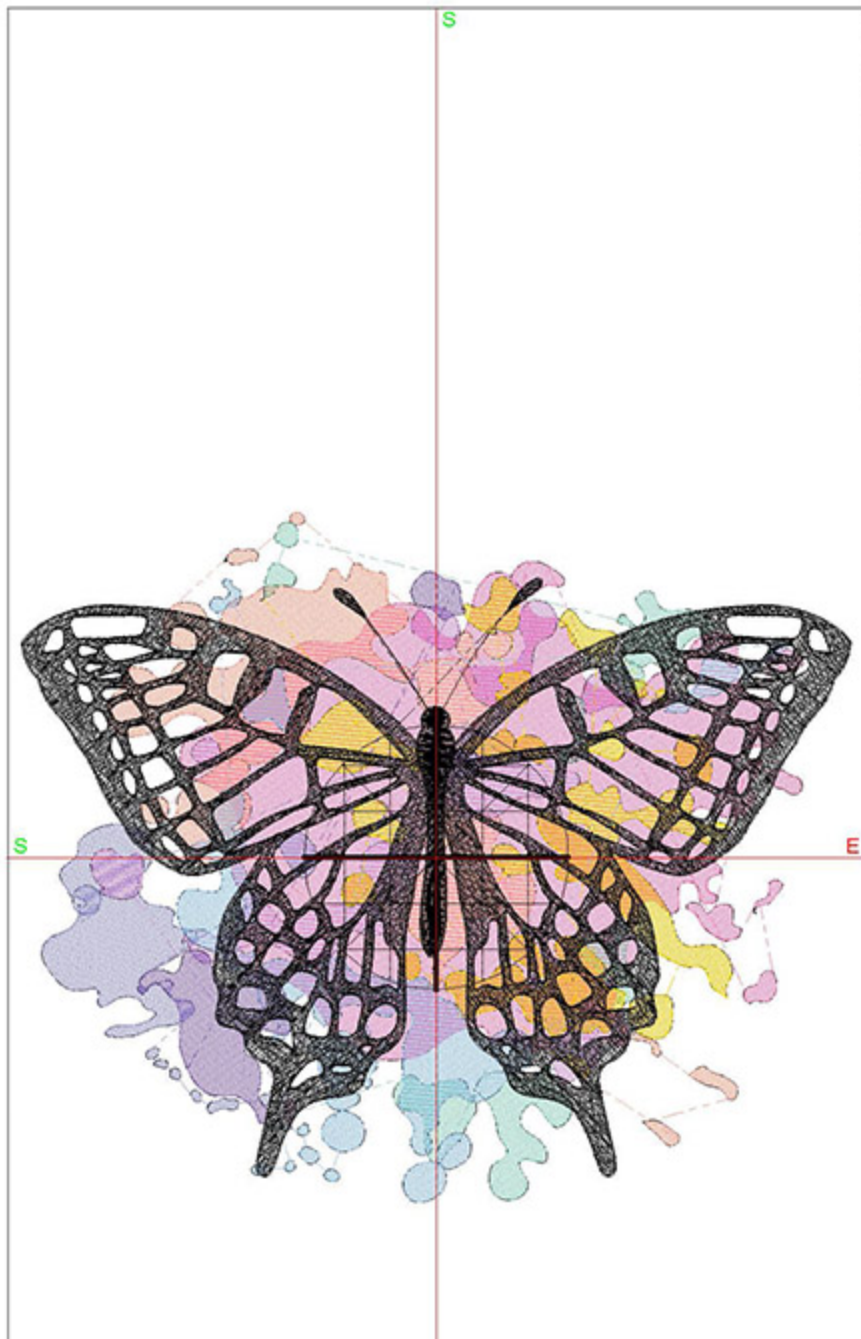

Total bobbin: 82.93m

Color Film:

#	Chart	Code	Name	Thread
1.		1921	Bubble Gum Pink	48.13m
2.		1820	Peach Tea	16.92m
3.		1933	Lavender Lilac	5.94m
4.		1831	Purple Pansy	9.90m
5.		1845	Mint	6.64m
6.		1980	Sunflower	15.67m
7.		1871	Porcelain Blue	13.38m
8.		1832	Majestic Purple	4.62m
9.		1800	Emerald Black	110.70m

Machine runtime: 1:14:20