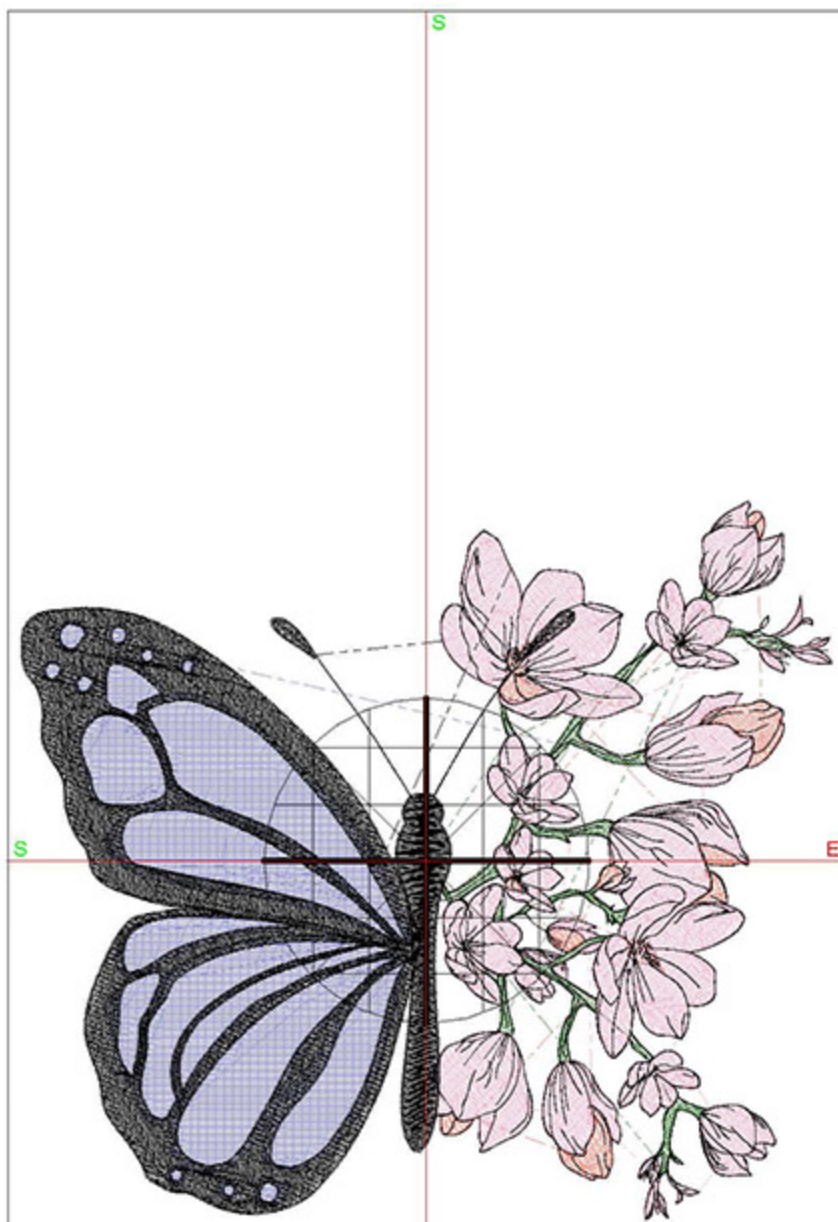

Total bobbin: 53.27m

Color Film:

#	Chart	Code	Name	Thread
1.	Madeira Polyneon	1770	Light Emerald Green	6.77m
2.	Madeira Polyneon	1933	Lavender Lilac	35.02m
3.	Madeira Polyneon	1777	Bright Peach	5.29m
4.	Madeira Polyneon	1815	Baby Pink	38.10m
5.	Madeira Polyneon	1800	Emerald Black	67.10m

Machine runtime: 0:45:04