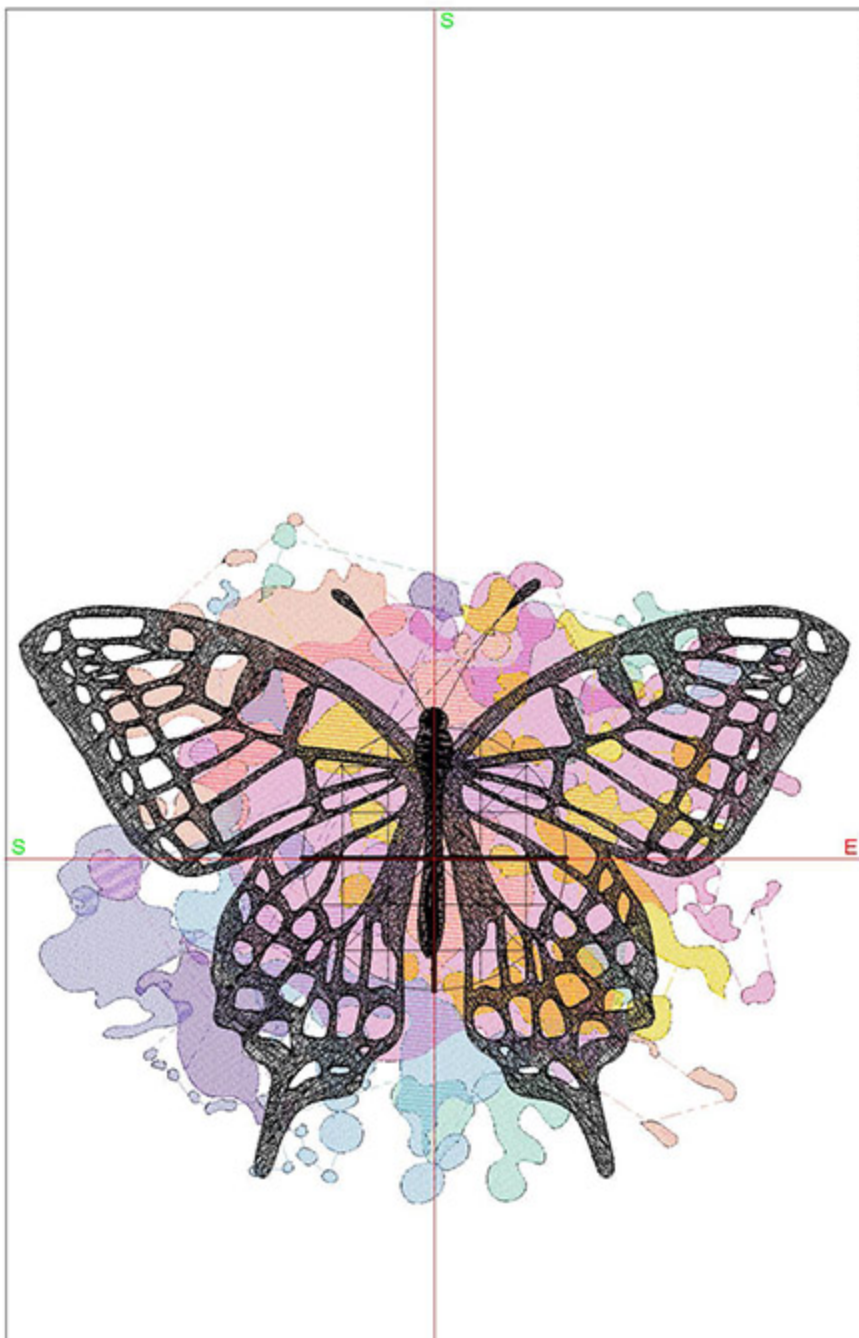

Total bobbin: 82.93m

Color Film:

#	Chart	Code	Name	Thread
1.		Madeira Polyneon 1921	Bubble Gum Pink	48.13m
2.		Madeira Polyneon 1820	Peach Tea	16.92m
3.		Madeira Polyneon 1933	Lavender Lilac	5.94m
4.		Madeira Polyneon 1831	Purple Pansy	9.90m
5.		Madeira Polyneon 1845	Mint	6.64m
6.		Madeira Polyneon 1980	Sunflower	15.67m
7.		Madeira Polyneon 1871	Porcelain Blue	13.38m
8.		Madeira Polyneon 1832	Majestic Purple	4.62m
9.		Madeira Polyneon 1800	Emerald Black	110.70m

Machine runtime: 1:14:20