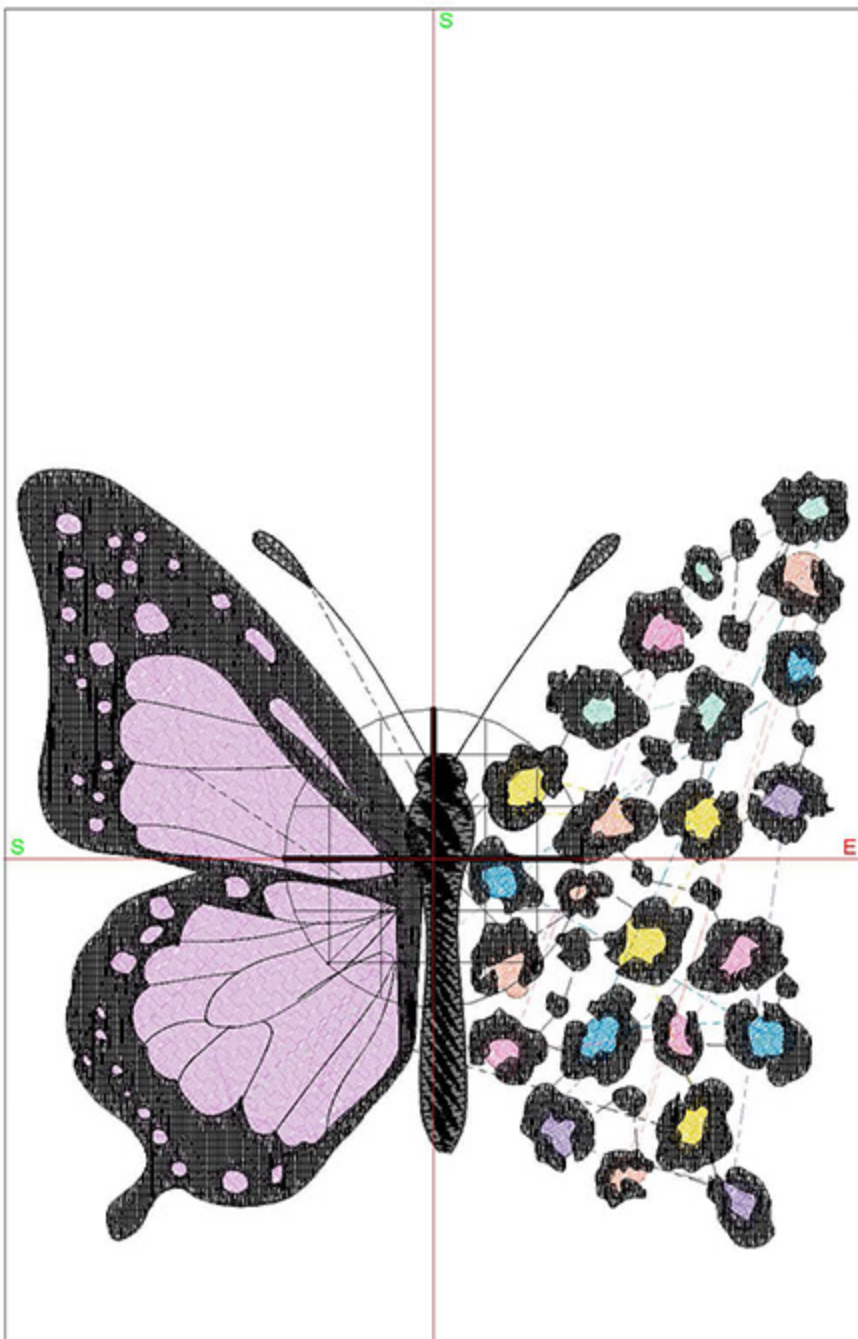

Design Worksheet

BERNINA Embroidery Software DesignerPlus

Design: BIDButterflySpots6x8

Stitches: 34699

Colors: 8

Height: 150.0 mm

Width: 159.6 mm

Zoom: 0.76

Total bobbin: 69.21m

Color Film:

#	Chart	Code	Name	Thread
1.		Madeira Polyneon 1831	Purple Pansy	51.26m
2.		Madeira Polyneon 1845	Mint	2.38m
3.		Madeira Polyneon 1977	Peacock Blue	3.36m
4.		Madeira Polyneon 1820	Peach Tea	3.73m
5.		Madeira Polyneon 1921	Bubble Gum Pink	3.57m
6.		Madeira Polyneon 1832	Majestic Purple	2.31m
7.		Madeira Polyneon 1980	Sunflower	4.01m
8.		Madeira Polyneon 1800	Emerald Black	115.58m

Machine runtime: 0:58:55