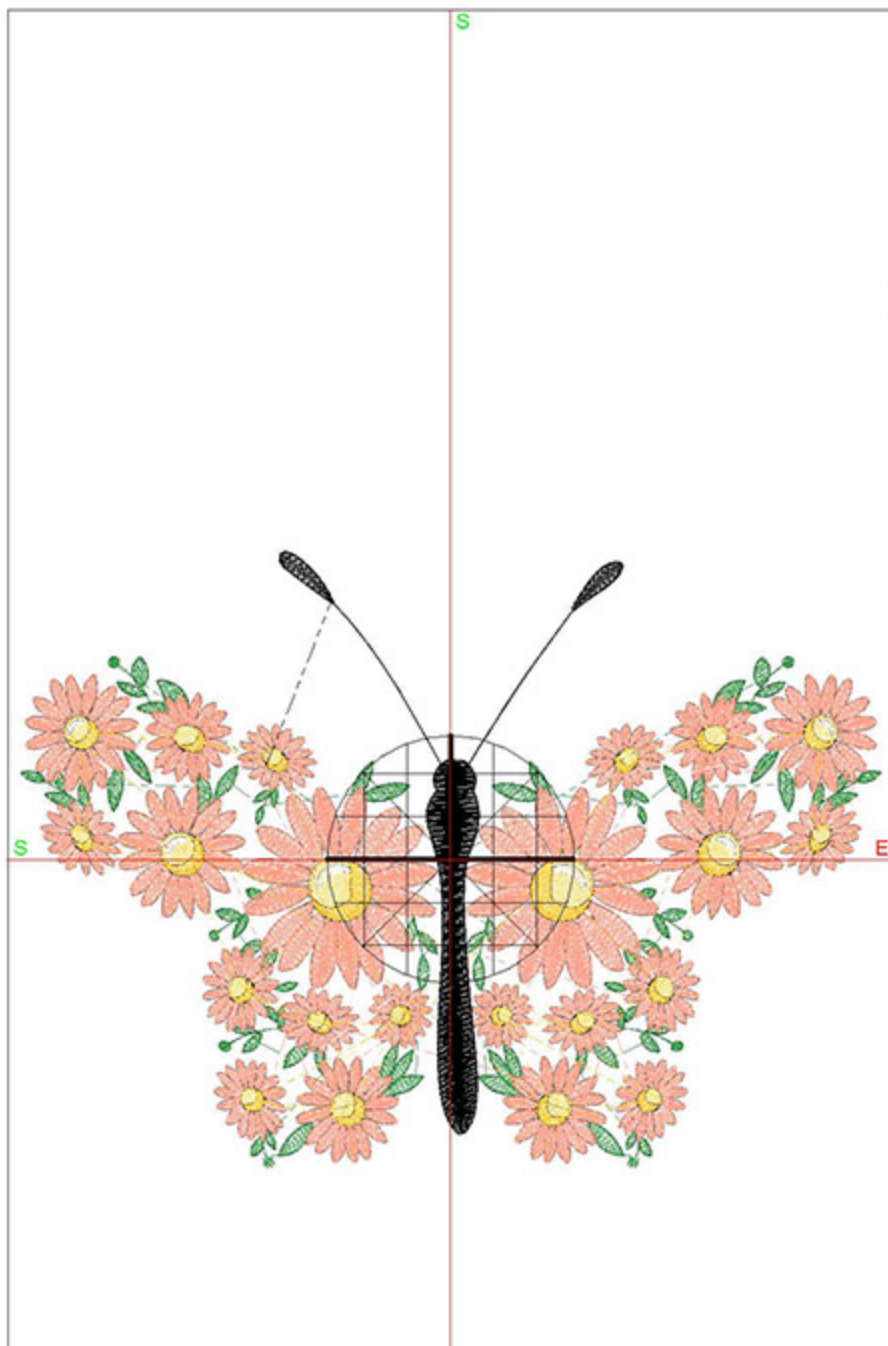

Machine runtime: 1:10:17

Design Worksheet

BERNINA Embroidery Software DesignerPlus

Design: BIDDoubleDaisies6x8

Stitches: 34371

Colors: 6

Height: 143.2 mm

Width: 199.4 mm

Zoom: 0.63

Total bobbin: 60.03m

Color Film:

#	Chart	Code	Name	Thread
1.		1650	Fresh Pine	22.18m
2.		1820	Peach Tea	116.12m
3.		1735	Lemonade	13.73m
4.		15	White	1.25m
5.		1624	Egg Yolk	5.40m
6.		1800	Emerald Black	11.36m