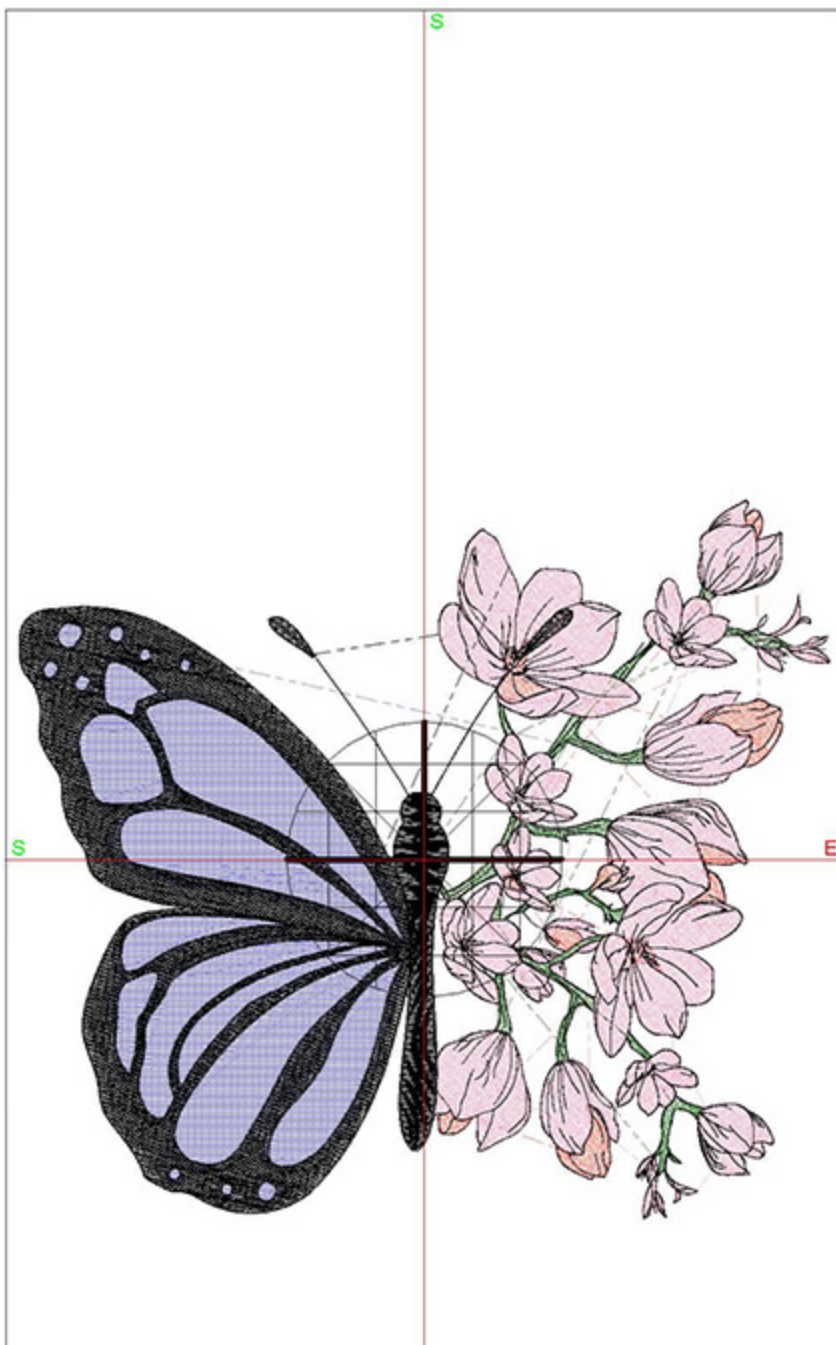

Design Worksheet

BERNINA Embroidery Software DesignerPlus

Design: BIDCherryBlossom6x8

Stitches: 38213

Colors: 5

Height: 149.8 mm

Width: 169.2 mm

Zoom: 0.71