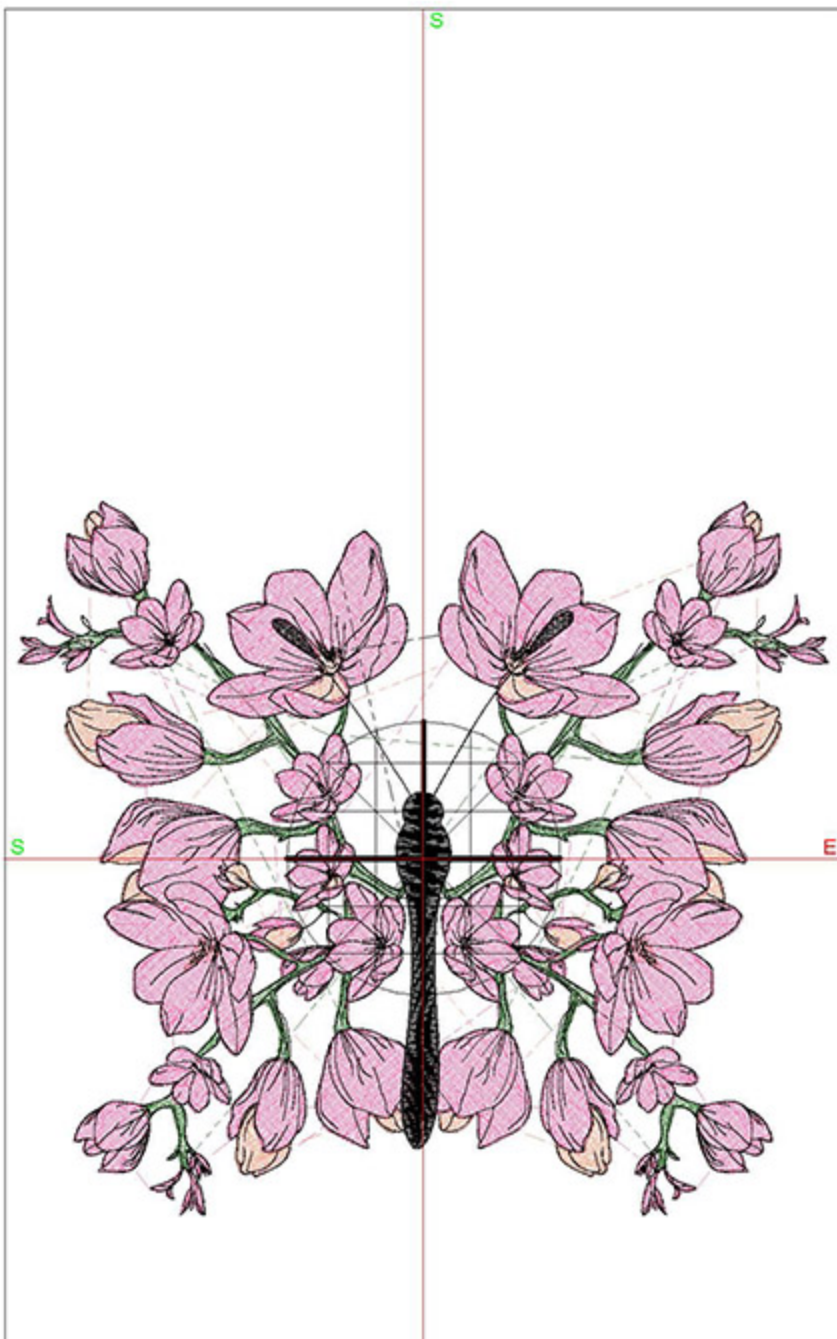

Design Worksheet

BERNINA Embroidery Software DesignerPlus

Design: BIDCherryBlossomDouble6x8

Stitches: 40350

Colors: 4

Height: 149.7 mm

Width: 170.1 mm

Zoom: 0.70

Total bobbin: 64.40m

Color Film:

#	Chart	Code	Name	Thread
1.	Madeira Polyneon	1770	Light Emerald Green	16.91m
2.	Madeira Polyneon	1817	Pleasant Peach	13.26m
3.	Madeira Polyneon	1921	Bubble Gum Pink	99.83m
4.	Madeira Polyneon	1800	Emerald Black	59.38m

Machine runtime: 1:00:53