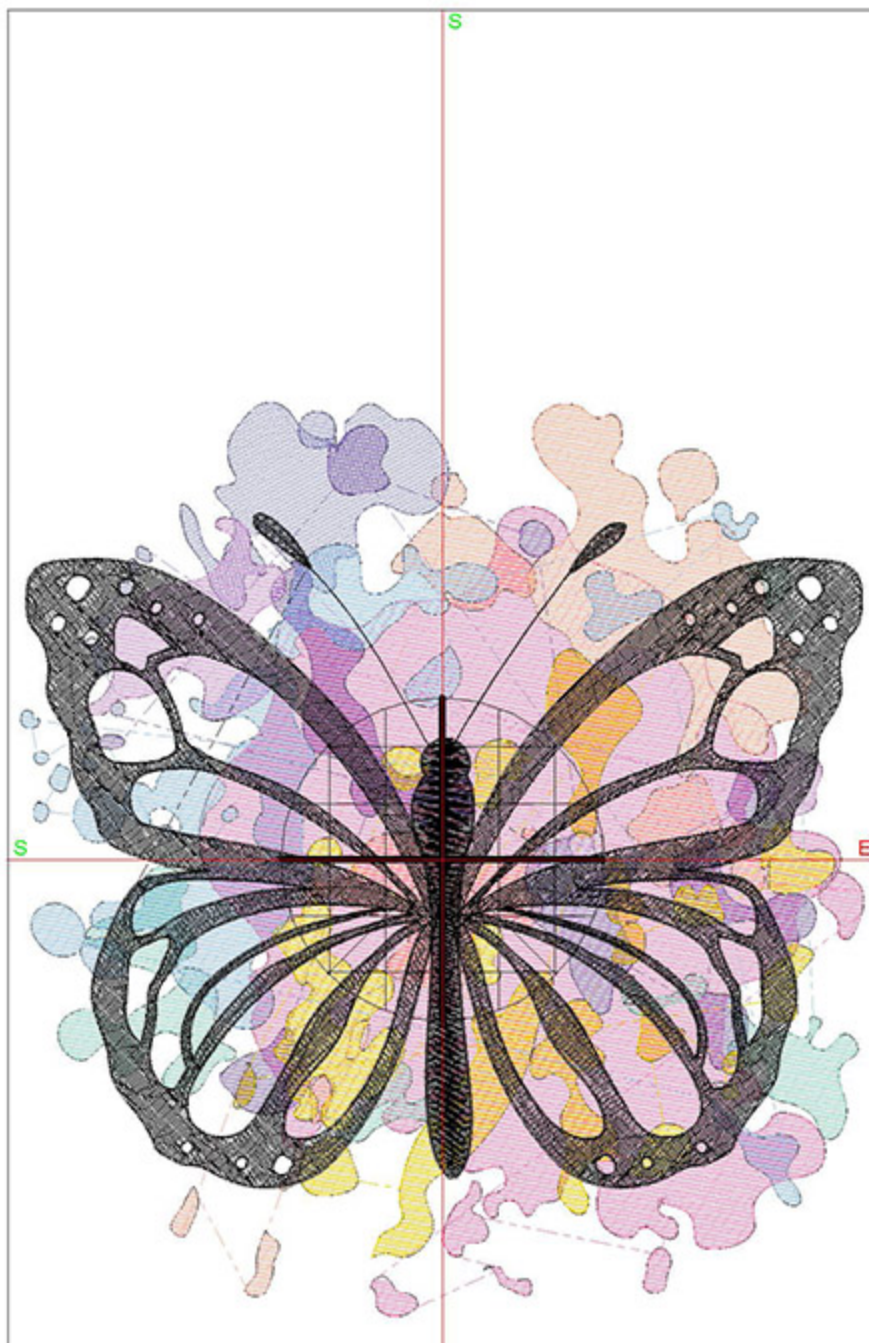

Zoom: 0.59

Total bobbin: 106.87m

Color Film:

#	Chart	Code	Name	Thread
1.		1820	Peach Tea	48.79m
2.		1777	Bright Peach	33.36m
3.		1921	Bubble Gum Pink	50.19m
4.		1770	Light Emerald Green	33.32m
5.		1800	Emerald Black	142.90m

Machine runtime: 1:18:07

Design Worksheet

BERNINA Embroidery Software DesignerPlus
Design: BIDInked6x8

Stitches: 41370

Colors: 9

Height: 162.6 mm

Width: 149.9 mm

Zoom: 0.83

Total bobbin: 81.38m

Color Film:

#	Chart	Code	Name	Thread
1.		1921	Bubble Gum Pink	52.27m
2.		1817	Pleasant Peach	17.96m
3.		1933	Lavender Lilac	6.44m
4.		1832	Majestic Purple	10.65m
5.		1845	Mint	6.95m
6.		1980	Sunflower	16.83m
7.		1871	Porcelain Blue	14.22m
8.		1831	Purple Pansy	5.02m
9.		1800	Emerald Black	89.73m