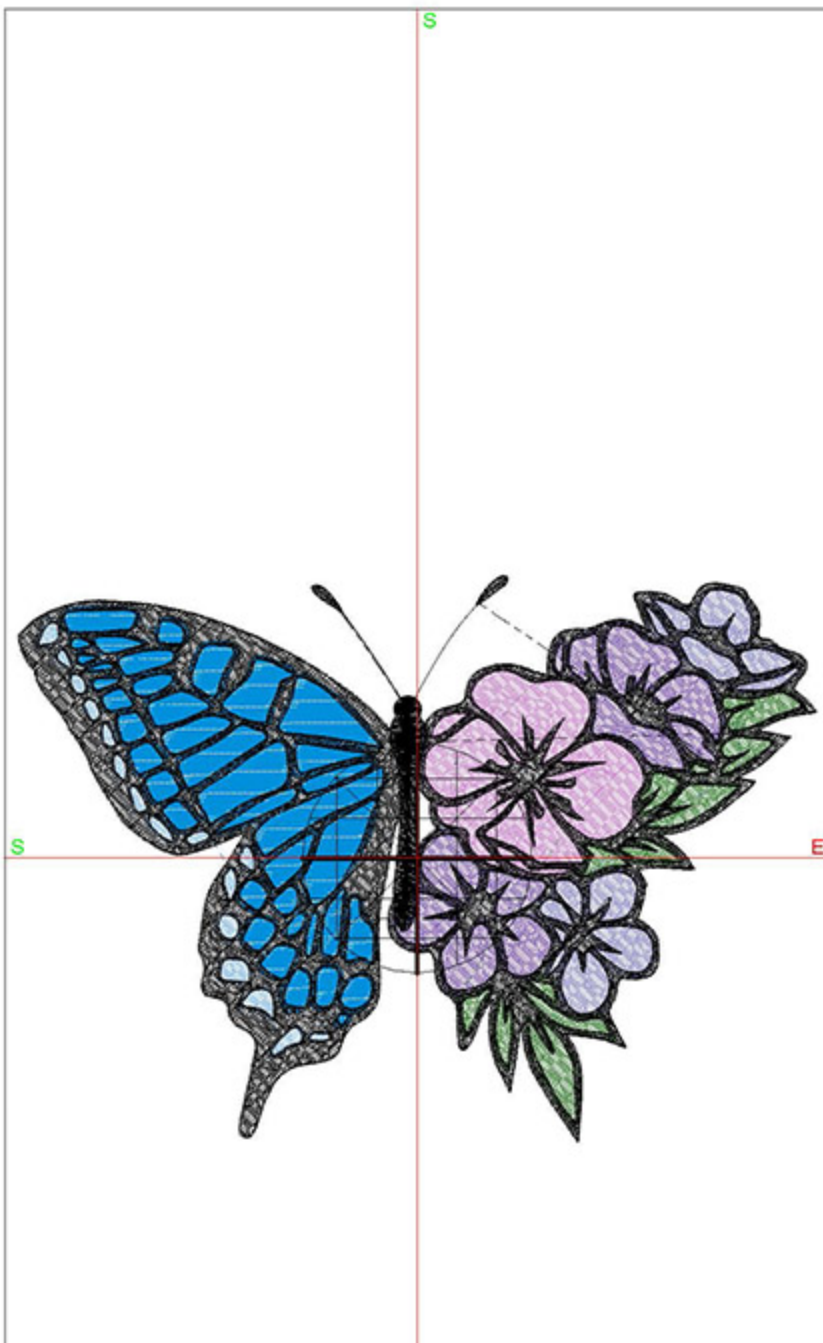

Design Worksheet

BERNINA Embroidery Software DesignerPlus

Design: BIDBlueButterfly6x8

Stitches: 55775

Colors: 7

Height: 141.8 mm

Width: 199.9 mm

Zoom: 0.59

Total bobbin: 95.64m

Color Film:

#	Chart	Code	Name	Thread
1.		Madeira Polyneon 1871	Porcelain Blue	8.10m
2.		Madeira Polyneon 1977	Peacock Blue	50.14m
3.		Madeira Polyneon 1832	Majestic Purple	24.05m
4.		Madeira Polyneon 1933	Lavender Lilac	16.54m
5.		Madeira Polyneon 1831	Purple Pansy	25.23m
6.		Madeira Polyneon 1770	Light Emerald Green	16.36m
7.		Madeira Polyneon 1800	Emerald Black	132.54m

Machine runtime: 1:09:40