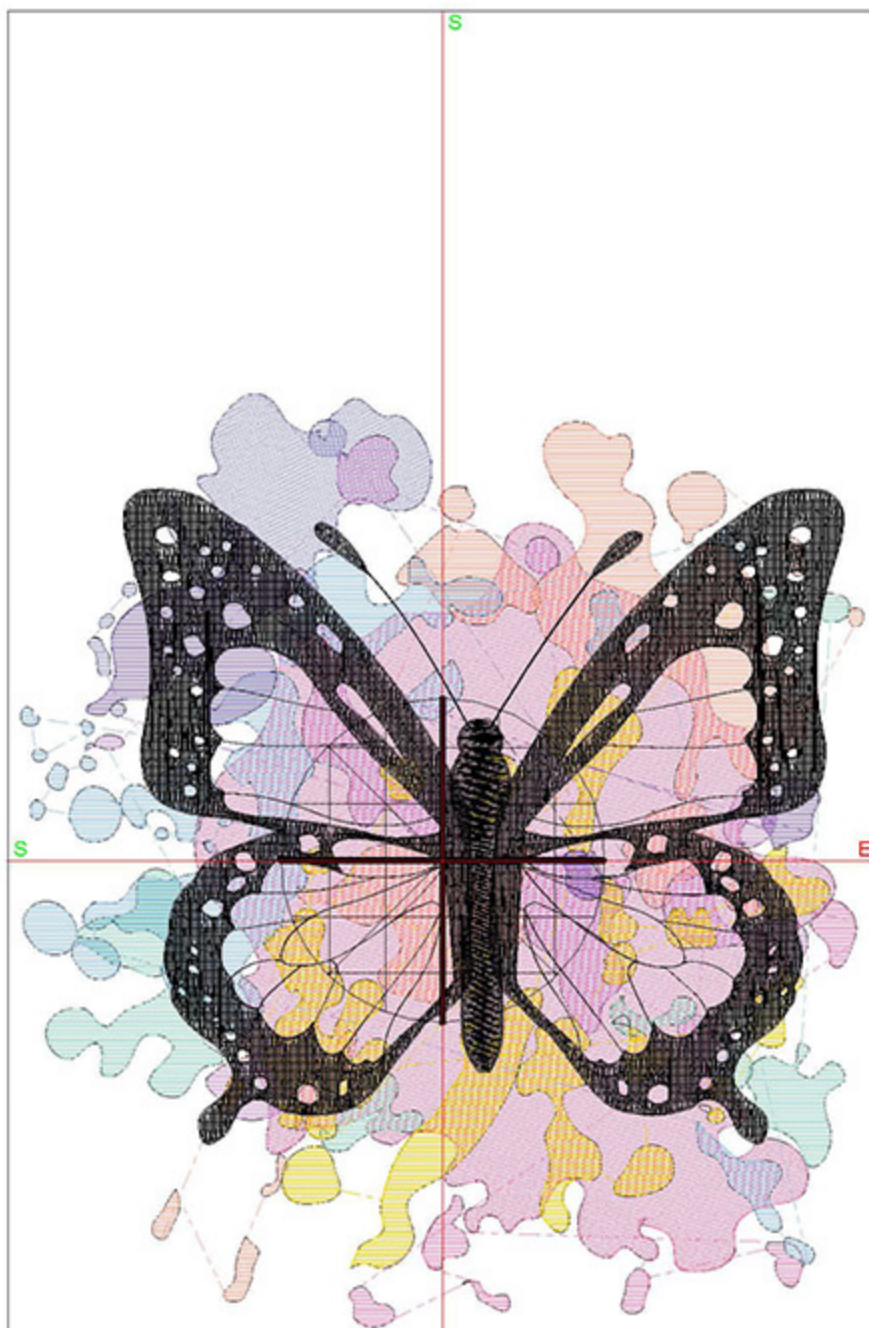

Total bobbin: 95.64m

Color Film:

#	Chart	Code	Name	Thread
1.		Madeira Polyneon 1871	Porcelain Blue	8.10m
2.		Madeira Polyneon 1977	Peacock Blue	50.14m
3.		Madeira Polyneon 1832	Majestic Purple	24.05m
4.		Madeira Polyneon 1933	Lavender Lilac	16.54m
5.		Madeira Polyneon 1831	Purple Pansy	25.23m
6.		Madeira Polyneon 1770	Light Emerald Green	16.36m
7.		Madeira Polyneon 1800	Emerald Black	132.54m

Machine runtime: 1:09:40

Design Worksheet

BERNINA Embroidery Software DesignerPlus

Design: BIDButterflyInked6x8

Stitches: 41187

Colors: 9

Height: 165.6 mm

Width: 149.5 mm

Zoom: 0.83

Total bobbin: 80.20m

Color Film:

#	Chart	Code	Name	Thread
1.	Madeira Polyneon	1921	Bubble Gum Pink	51.94m
2.	Madeira Polyneon	1820	Peach Tea	18.23m
3.	Madeira Polyneon	1933	Lavender Lilac	6.45m
4.	Madeira Polyneon	1831	Purple Pansy	10.62m
5.	Madeira Polyneon	1845	Mint	7.12m
6.	Madeira Polyneon	1980	Sunflower	16.70m
7.	Madeira Polyneon	1871	Porcelain Blue	14.40m
8.	Madeira Polyneon	1832	Majestic Purple	5.01m
9.	Madeira Polyneon	1800	Emerald Black	87.24m