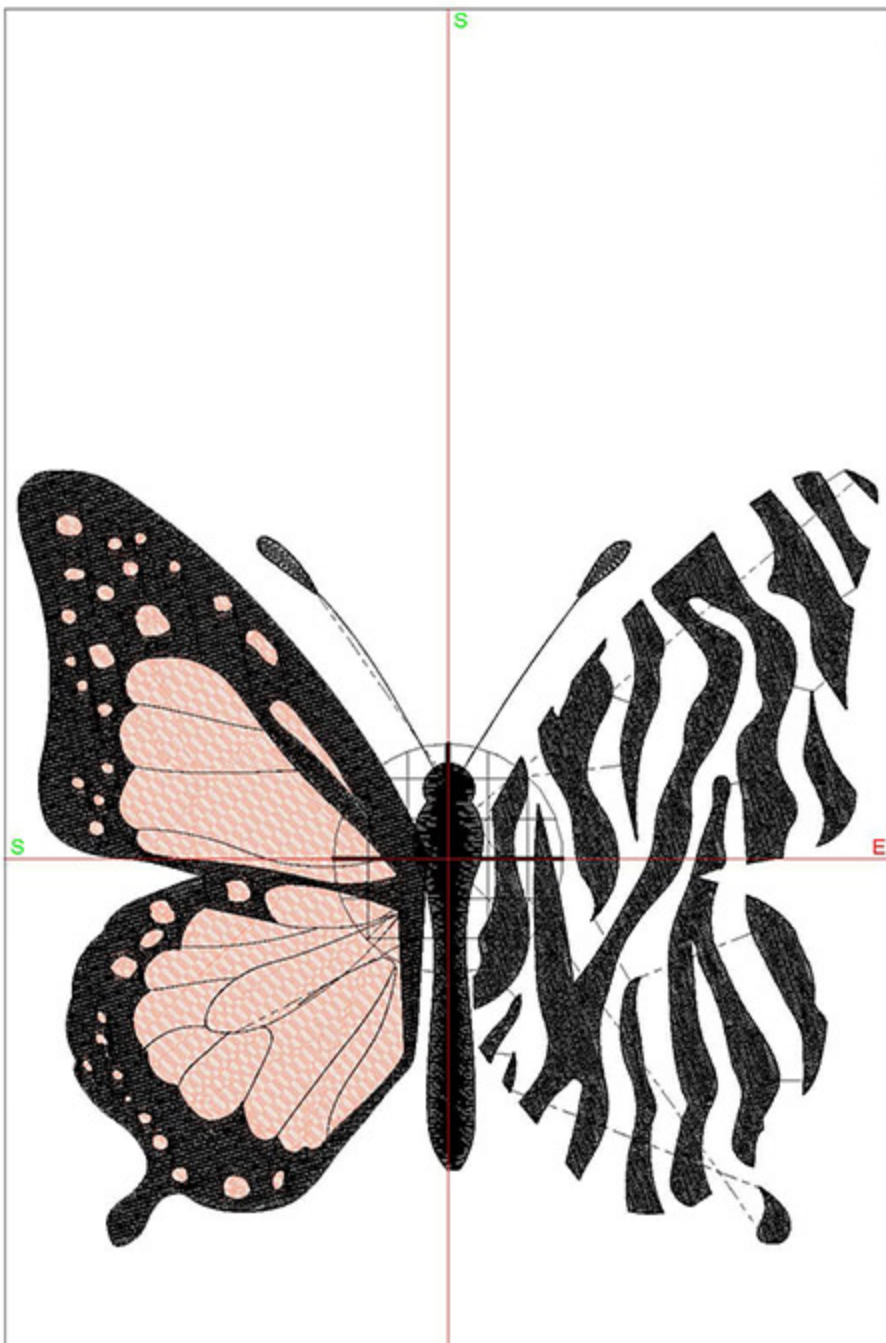

Zoom: 0.63

Total bobbin: 129.86m

Color Film:

#	Chart	Code	Name	Thread
1.		1921	Bubble Gum Pink	86.17m
2.		1820	Peach Tea	28.85m
3.		1933	Lavender Lilac	10.24m
4.		1831	Purple Pansy	16.72m
5.		1845	Mint	11.14m
6.		1980	Sunflower	25.46m
7.		1871	Porcelain Blue	22.55m
8.		1832	Majestic Purple	7.96m
9.		1800	Emerald Black	131.34m

Machine runtime: 1:22:33

Design Worksheet

BERNINA Embroidery Software DesignerPlus

Design: BIDButterflyStripes8x10

Stitches: 46894

Colors: 2

Height: 194.7 mm

Width: 215.8 mm

Zoom: 0.59

Total bobbin: 106.88m

Color Film:

#	Chart	Code	Name	Thread
1.		Madeira Polyneon	1820 Peach Tea	85.02m
2.		Madeira Polyneon	1800 Emerald Black	189.13m

Machine runtime: 1:04:11

Design Worksheet

BERNINA Embroidery Software DesignerPlus

#	Chart	Code	Name	Thread
1.		1770	Light Emerald Green	11.98m
2.		1933	Lavender Lilac	75.76m
3.		1777	Bright Peach	9.91m
4.		1815	Baby Pink	78.00m
5.		1800	Emerald Black	122.07m

Machine runtime: 1:15:42