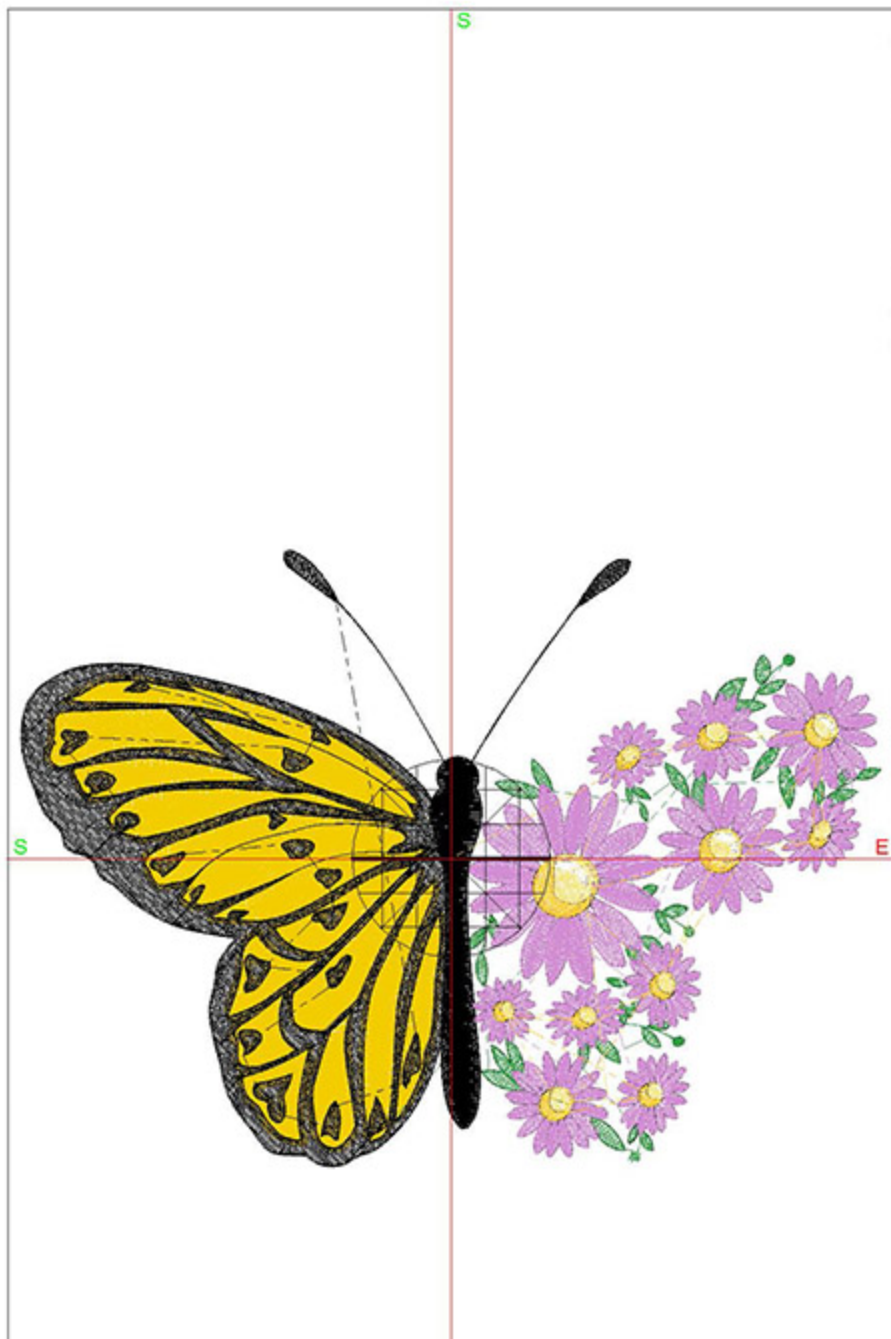

Zoom: 0.63

Total bobbin: 129.86m

Color Film:

#	Chart	Code	Name	Thread
1.		1921	Bubble Gum Pink	86.17m
2.		1820	Peach Tea	28.85m
3.		1933	Lavender Lilac	10.24m
4.		1831	Purple Pansy	16.72m
5.		1845	Mint	11.14m
6.		1980	Sunflower	25.46m
7.		1871	Porcelain Blue	22.55m
8.		1832	Majestic Purple	7.96m
9.		1800	Emerald Black	131.34m

Design Worksheet

BERNINA Embroidery Software DesignerPlus
Design: BIDCherryBlossomDouble8x10

Stitches: 55213
Colors: 4
Height: 194.8 mm
Width: 221.5 mm
Zoom: 0.53

Total bobbin: 99.11m

Color Film:

#	Chart	Code	Name	Thread
1.		1770	Light Emerald Green	23.89m
2.		1817	Pleasant Peach	19.90m
3.		1921	Bubble Gum Pink	156.34m
4.		1800	Emerald Black	77.54m

Machine runtime: 1:19:42

Design Worksheet

BERNINA Embroidery Software DesignerPlus

Design: BIDDaisies8x10

Stitches: 56677

Colors: 7

Height: 179.3 mm

Width: 250.1 mm

Zoom: 0.51

Total bobbin: 117.49m

Color Film:

#	Chart	Code	Name	Thread
1.		1980	Sunflower	103.63m
2.		1650	Fresh Pine	14.57m
3.		1800	Emerald Black	98.02m
4.		1831	Purple Pansy	81.24m
5.		1735	Lemonade	9.79m
6.		15	White	0.80m
7.		1624	Egg Yolk	3.57m