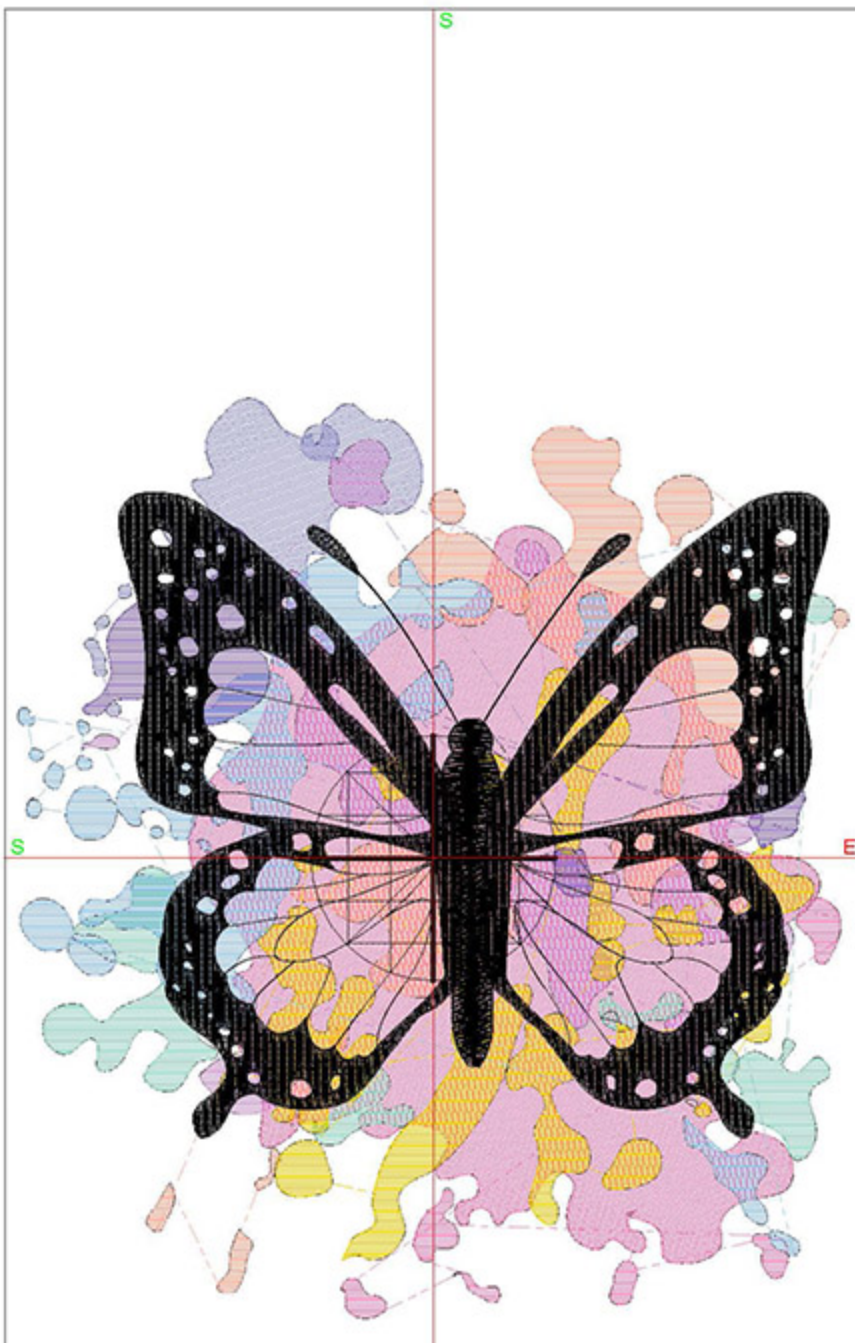

Total bobbin: 142.19m

Color Film:

#	Chart	Code	Name	Thread
1.		Madeira Polyneon 1871	Porcelain Blue	11.58m
2.		Madeira Polyneon 1977	Peacock Blue	73.98m
3.		Madeira Polyneon 1832	Majestic Purple	35.59m
4.		Madeira Polyneon 1933	Lavender Lilac	24.36m
5.		Madeira Polyneon 1831	Purple Pansy	37.06m
6.		Madeira Polyneon 1770	Light Emerald Green	23.83m
7.		Madeira Polyneon 1800	Emerald Black	183.16m

Zoom: 0.63

Total bobbin: 129.86m

Color Film:

#	Chart	Code	Name	Thread
1.		1921	Bubble Gum Pink	86.17m
2.		1820	Peach Tea	28.85m
3.		1933	Lavender Lilac	10.24m
4.		1831	Purple Pansy	16.72m
5.		1845	Mint	11.14m
6.		1980	Sunflower	25.46m
7.		1871	Porcelain Blue	22.55m
8.		1832	Majestic Purple	7.96m
9.		1800	Emerald Black	131.34m

Zoom: 0.49

Total bobbin: 144.93m

Color Film:

#	Chart	Code	Name	Thread
1.		1921	Bubble Gum Pink	87.47m
2.		1817	Pleasant Peach	28.68m
3.		1933	Lavender Lilac	10.74m
4.		1832	Majestic Purple	17.05m
5.		1845	Mint	11.22m
6.		1980	Sunflower	25.71m
7.		1871	Porcelain Blue	23.31m
8.		1831	Purple Pansy	7.87m
9.		1800	Emerald Black	172.97m