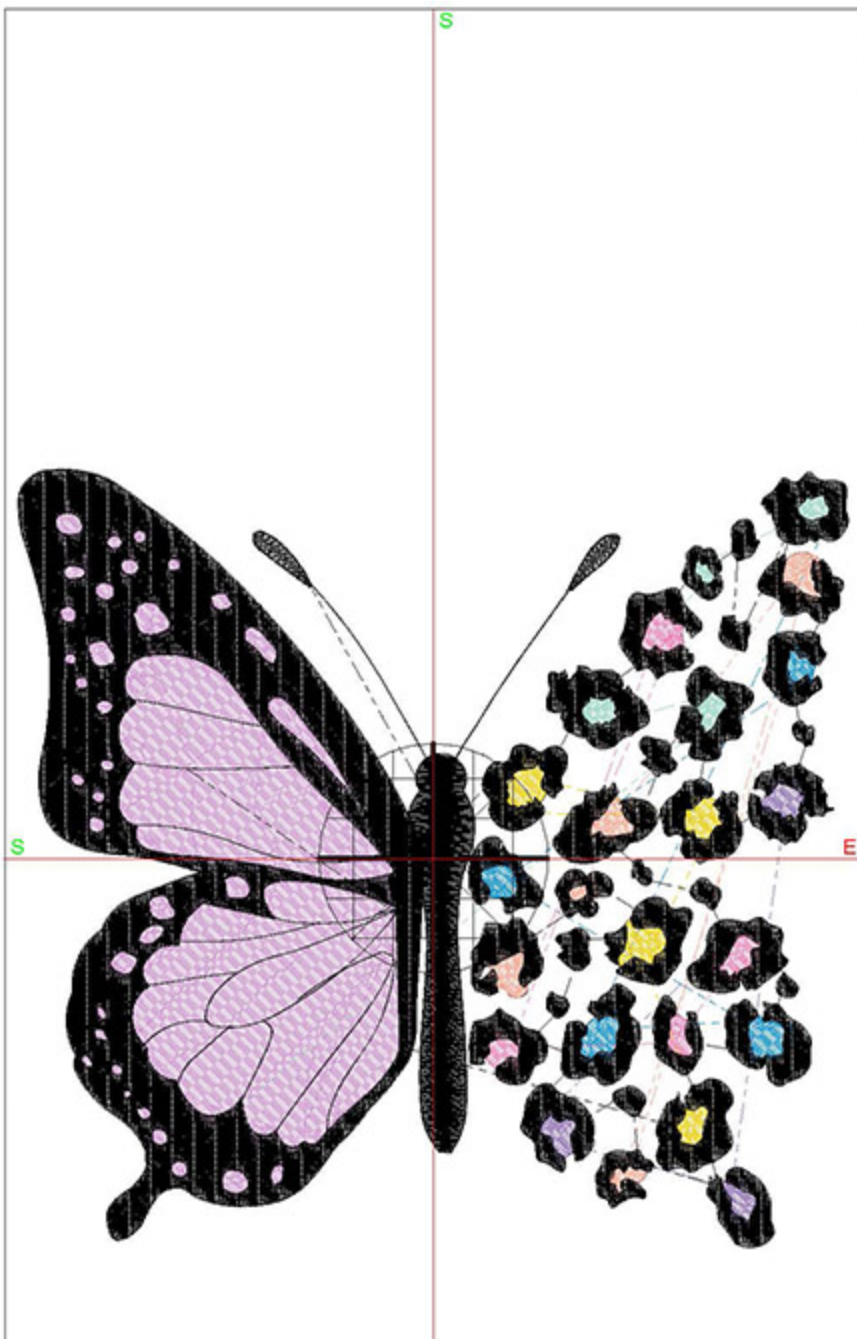

Design Worksheet

BERNINA Embroidery Software DesignerPlus

Design: BIDButterflySpots8x10

Stitches: 51062

Colors: 8

Height: 195.0 mm

Width: 207.9 mm

Zoom: 0.59

Total bobbin: 112.22m

Color Film:

#	Chart	Code	Name	Thread
1.		Madeira Polyneon 1831	Purple Pansy	83.82m
2.		Madeira Polyneon 1845	Mint	3.62m
3.		Madeira Polyneon 1977	Peacock Blue	5.25m
4.		Madeira Polyneon 1820	Peach Tea	5.78m
5.		Madeira Polyneon 1921	Bubble Gum Pink	5.53m
6.		Madeira Polyneon 1832	Majestic Purple	3.63m
7.		Madeira Polyneon 1980	Sunflower	6.35m
8.		Madeira Polyneon 1800	Emerald Black	177.52m

Machine runtime: 1:22:33