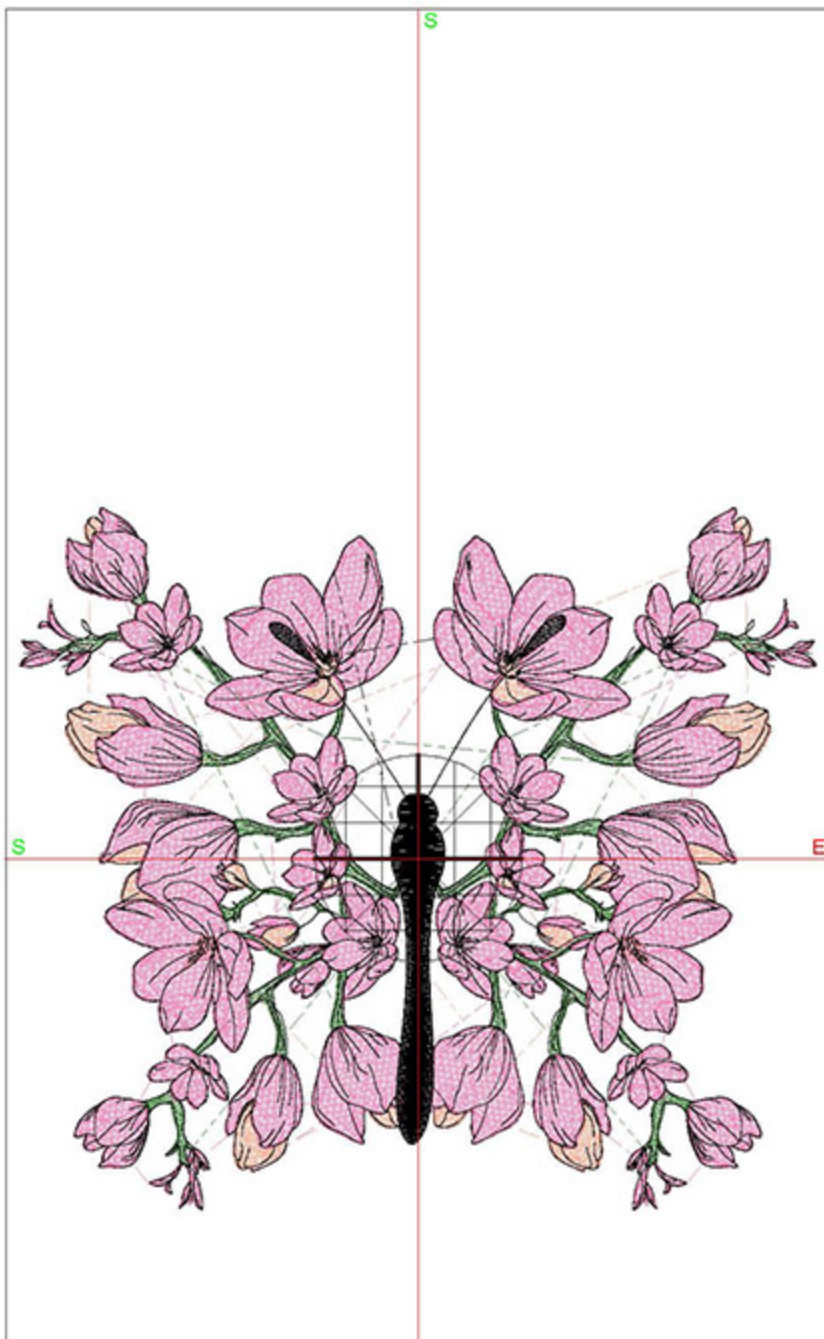

Zoom: 0.63

Total bobbin: 129.86m

Color Film:

#	Chart	Code	Name	Thread
1.		1921	Bubble Gum Pink	86.17m
2.		1820	Peach Tea	28.85m
3.		1933	Lavender Lilac	10.24m
4.		1831	Purple Pansy	16.72m
5.		1845	Mint	11.14m
6.		1980	Sunflower	25.46m
7.		1871	Porcelain Blue	22.55m
8.		1832	Majestic Purple	7.96m
9.		1800	Emerald Black	131.34m

Design: BIDCherryBlossom8x10

Stitches: 54534

Colors: 5

Height: 194.8 mm

Width: 219.8 mm

Zoom: 0.53

Total bobbin: 111.79m

Color Film:

#	Chart	Code	Name	Thread
1.		1770	Light Emerald Green	11.98m
2.		1933	Lavender Lilac	75.76m
3.		1777	Bright Peach	9.91m
4.		1815	Baby Pink	78.00m
5.		1800	Emerald Black	122.07m

Machine runtime: 1:15:42

Design Worksheet

BERNINA Embroidery Software DesignerPlus
Design: BIDCherryBlossomDouble8x10

Stitches: 55213
Colors: 4
Height: 194.8 mm
Width: 221.5 mm
Zoom: 0.53

Total bobbin: 99.11m

Color Film:

#	Chart	Code	Name	Thread
1.		1770	Light Emerald Green	23.89m
2.		1817	Pleasant Peach	19.90m
3.		1921	Bubble Gum Pink	156.34m
4.		1800	Emerald Black	77.54m