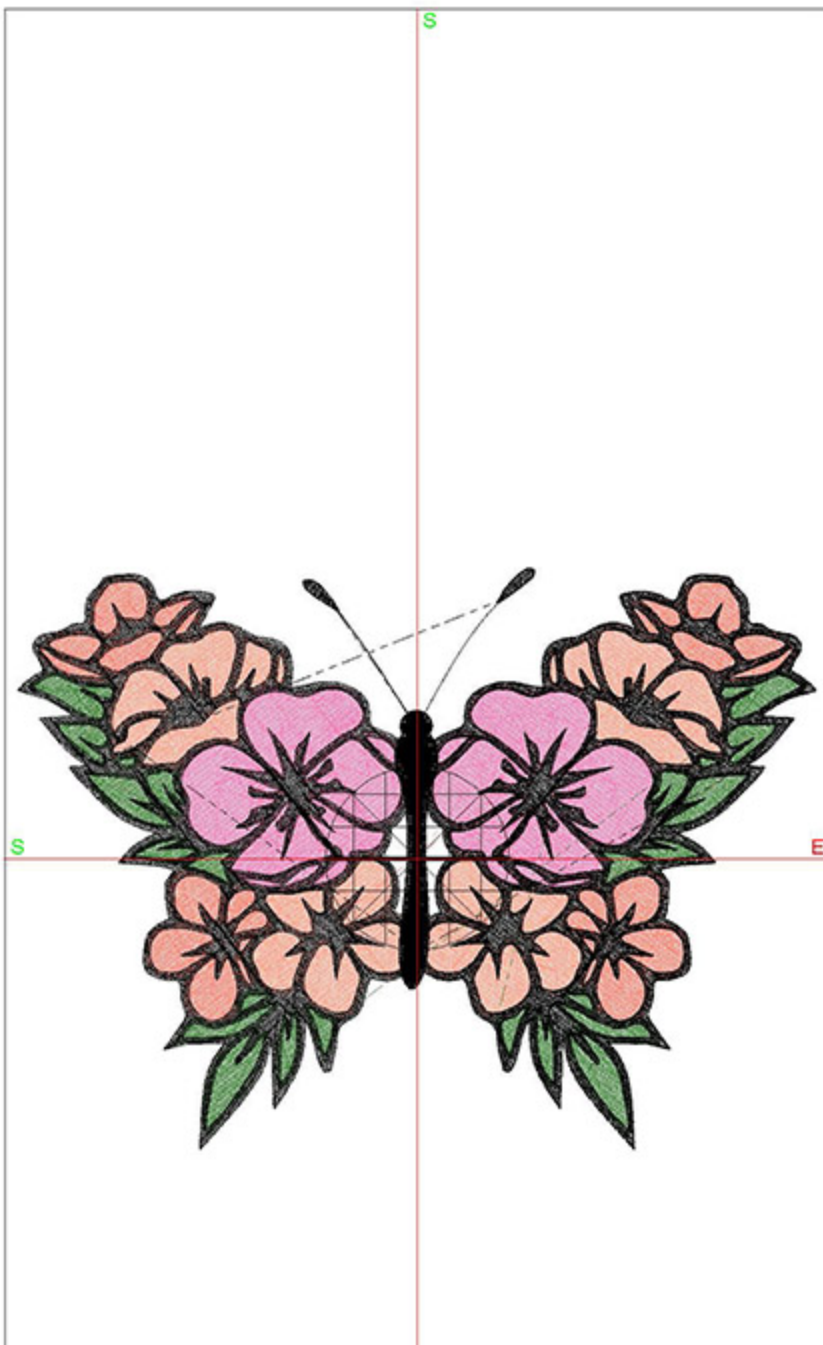

Design Worksheet

BERNINA Embroidery Software DesignerPlus

Design: BIDFloralButterfly8x10

Stitches: 80256

Colors: 5

Height: 181.8 mm

Width: 249.4 mm

Zoom: 0.47

Total bobbin: 150.47m

Color Film:

#	Chart	Code	Name	Thread
1.		1820	Peach Tea	71.90m
2.		1777	Bright Peach	48.51m
3.		1921	Bubble Gum Pink	73.82m
4.		1770	Light Emerald Green	47.93m
5.		1800	Emerald Black	172.28m

Machine runtime: 1:39:27