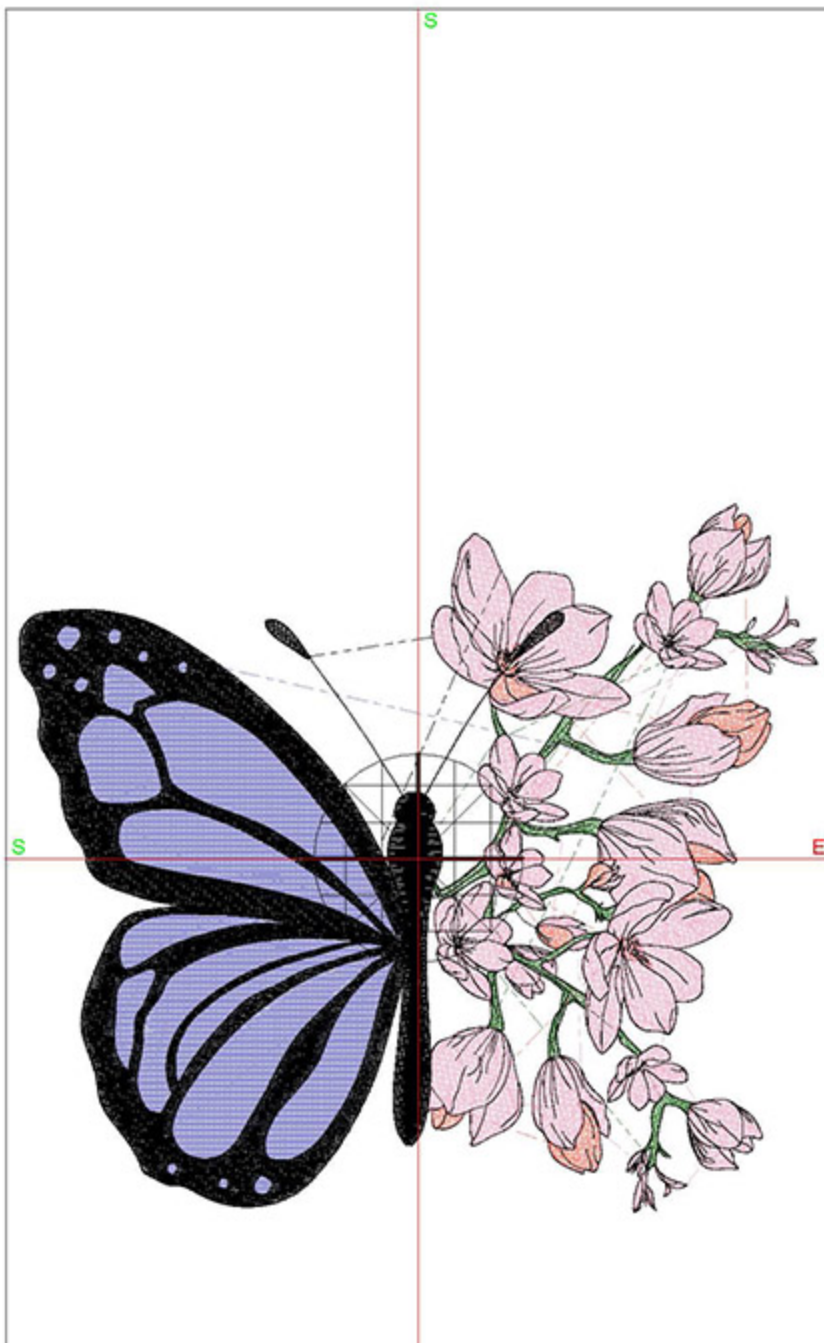

Zoom: 0.63

Total bobbin: 129.86m

Color Film:

#	Chart	Code	Name	Thread
1.		1921	Bubble Gum Pink	86.17m
2.		1820	Peach Tea	28.85m
3.		1933	Lavender Lilac	10.24m
4.		1831	Purple Pansy	16.72m
5.		1845	Mint	11.14m
6.		1980	Sunflower	25.46m
7.		1871	Porcelain Blue	22.55m
8.		1832	Majestic Purple	7.96m
9.		1800	Emerald Black	131.34m

Design: BIDCherryBlossom8x10

Stitches: 54534

Colors: 5

Height: 194.8 mm

Width: 219.8 mm

Zoom: 0.53

Total bobbin: 111.79m

Color Film:

#	Chart	Code	Name	Thread
1.		1770	Light Emerald Green	11.98m
2.		1933	Lavender Lilac	75.76m
3.		1777	Bright Peach	9.91m
4.		1815	Baby Pink	78.00m
5.		1800	Emerald Black	122.07m

Machine runtime: 1:15:42