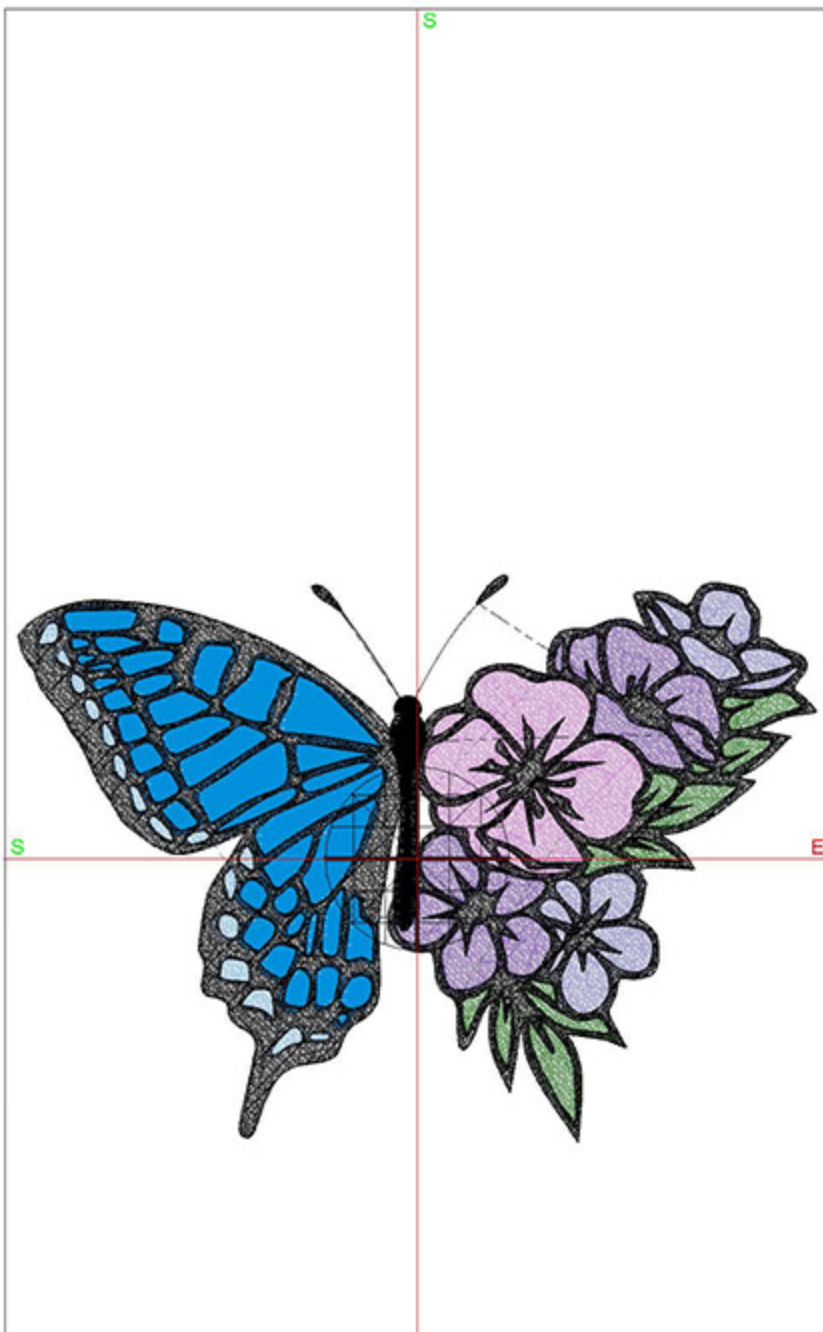

Design Worksheet

BERNINA Embroidery Software DesignerPlus

Design: BIDBlueButterfly&x10

Stitches: 74802

Colors: 7

Height: 177.7 mm

Width: 250.0 mm

Zoom: 0.47

Total bobbin: 142.19m

Color Film:

#	Chart	Code	Name	Thread
1.		Madeira Polyneon 1871	Porcelain Blue	11.58m
2.		Madeira Polyneon 1977	Peacock Blue	73.98m
3.		Madeira Polyneon 1832	Majestic Purple	35.59m
4.		Madeira Polyneon 1933	Lavender Lilac	24.36m
5.		Madeira Polyneon 1831	Purple Pansy	37.06m
6.		Madeira Polyneon 1770	Light Emerald Green	23.83m
7.		Madeira Polyneon 1800	Emerald Black	183.16m

Zoom: 0.63

Total bobbin: 129.86m

Color Film:

#	Chart	Code	Name	Thread
1.		1921	Bubble Gum Pink	86.17m
2.		1820	Peach Tea	28.85m
3.		1933	Lavender Lilac	10.24m
4.		1831	Purple Pansy	16.72m
5.		1845	Mint	11.14m
6.		1980	Sunflower	25.46m
7.		1871	Porcelain Blue	22.55m
8.		1832	Majestic Purple	7.96m
9.		1800	Emerald Black	131.34m

Zoom: 0.49

Total bobbin: 144.93m

Color Film:

#	Chart	Code	Name	Thread
1.		1921	Bubble Gum Pink	87.47m
2.		1817	Pleasant Peach	28.68m
3.		1933	Lavender Lilac	10.74m
4.		1832	Majestic Purple	17.05m
5.		1845	Mint	11.22m
6.		1980	Sunflower	25.71m
7.		1871	Porcelain Blue	23.31m
8.		1831	Purple Pansy	7.87m
9.		1800	Emerald Black	172.97m