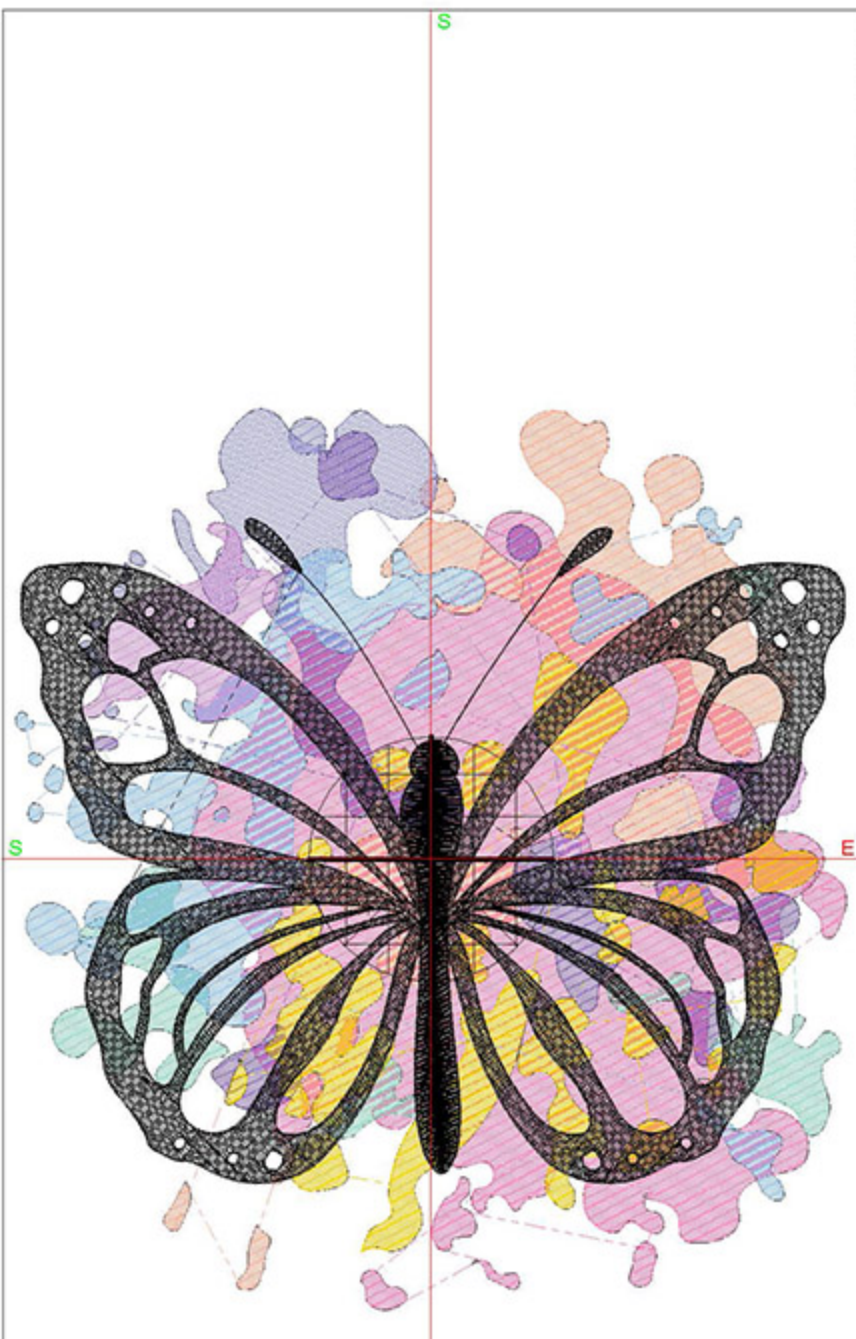

Design Worksheet

BERNINA Embroidery Software DesignerPlus

Design: BIDInked8x10

Stitches: 61449

Colors: 9

Height: 211.2 mm

Width: 194.9 mm

Zoom: 0.63

Total bobbin: 132.65m

Color Film:

#	Chart	Code	Name	Thread
1.		1921	Bubble Gum Pink	86.78m
2.		1817	Pleasant Peach	28.44m
3.		1933	Lavender Lilac	10.31m
4.		1832	Majestic Purple	16.73m
5.		1845	Mint	10.78m
6.		1980	Sunflower	25.50m
7.		1871	Porcelain Blue	22.36m
8.		1831	Purple Pansy	7.95m
9.		1800	Emerald Black	137.90m

Machine runtime: 1:38:07