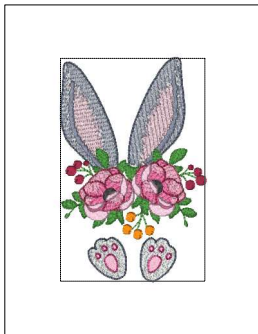

These quality designs are copyright protected by Mar-Lena Embroidery Designs

C:\Users\Magda\OneDrive\Magda\1Marlena final designs\MLE181-Rabbits in Pink\MLE181-5x7-ART

Printed 8/16/2022

1. Silver (Mar:1210)
2. Light Pink (Mar:1022)
3. Steel Blue (Mar:1407)
4. Charcoal (Mar:1324)
5. Green (Mar:1126)
6. Pink (Mar:1023)
7. Pink (Mar:1024)
8. Black (Mar:1180)
9. Rose (Mar:1459)
10. Light Pink (Mar:1021)
11. Orange (Mar:1044)
12. Crimson Pink (Mar:1232)

Rabbit-8-5x7.art

3.46x5.32 inches; 15,929 stitches
12 thread changes; 12 colors