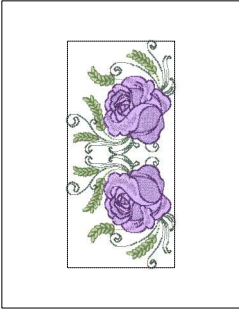

Printed 2025/03/13

- 1. Pastoral Green (Mad:1048)
- 2. Ivy (Mad:1396)
- 3. Tulip (Mad:1630)
- 4. Purple (Mad:1312)

Eda029_mothers_day_29.art50
2.76x5.80 inches; 13,927 stitches
4 thread changes; 4 colors