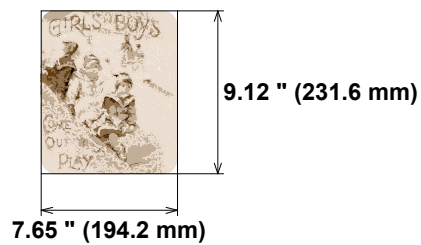

Needle Thread consumption

1	16661st.	16.2%	(129.3 ft)
2	19179st.	18.0%	(144.0 ft)
3	23315st.	19.2%	(153.2 ft)
4	19047st.	24.7%	(196.9 ft)
5	12558st.	21.9%	(175.0 ft)

Upper thread	798.4 ft
Bobbin	266.1 ft

File: 3587.xxx (Compucon)

Stitches: 90760
 Size: 7.65 x 9.12 " (194.2 x 231.6 mm)
 Begin: 3.82, 4.56 "
 End: 3.82, 4.56 "
 Start needle: 1
 Colors: 5/5 , Stops: 4

**Histogram**

Stitches ratio diagram:

(16662)	Stop 1
(35841)	Stop 2
(59156)	Stop 3
(78203)	Stop 4
(90760)	End