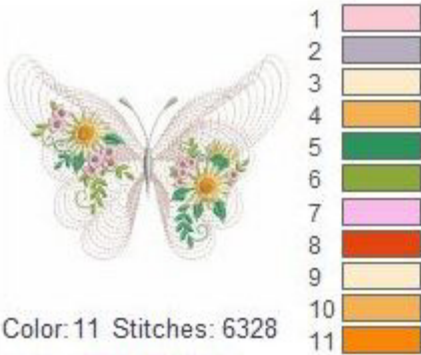

Color: 10 Stitches: 5236

Size: 97.4x77.0mm

Color: 10 Stitches: 5311

Size: 97.4x68.6mm

Color: 8 Stitches: 7951

Size: 97.2x88.1mm

Color: 11 Stitches: 6328

Size: 97.4x70.0mm

Color: 11 Stitches: 5791

Size: 95.9x97.4mm

Color: 11 Stitches: 6719

Size: 97.4x67.7mm

Color: 7 Stitches: 7071

Size: 97.2x78.7mm