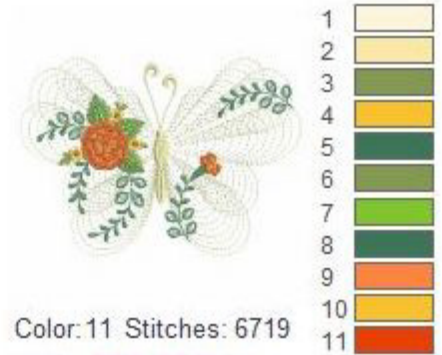

Color: 10 Stitches: 5236

Size: 97.4x77.0mm

Color: 10 Stitches: 5311

Size: 97.4x68.6mm

Color: 8 Stitches: 7951

Size: 97.2x88.1mm

Color: 11 Stitches: 6328

Size: 97.4x70.0mm

Color: 11 Stitches: 5791

Size: 95.9x97.4mm

Color: 11 Stitches: 6719

Size: 97.4x67.7mm

Color: 7 Stitches: 7071

Size: 97.2x78.7mm